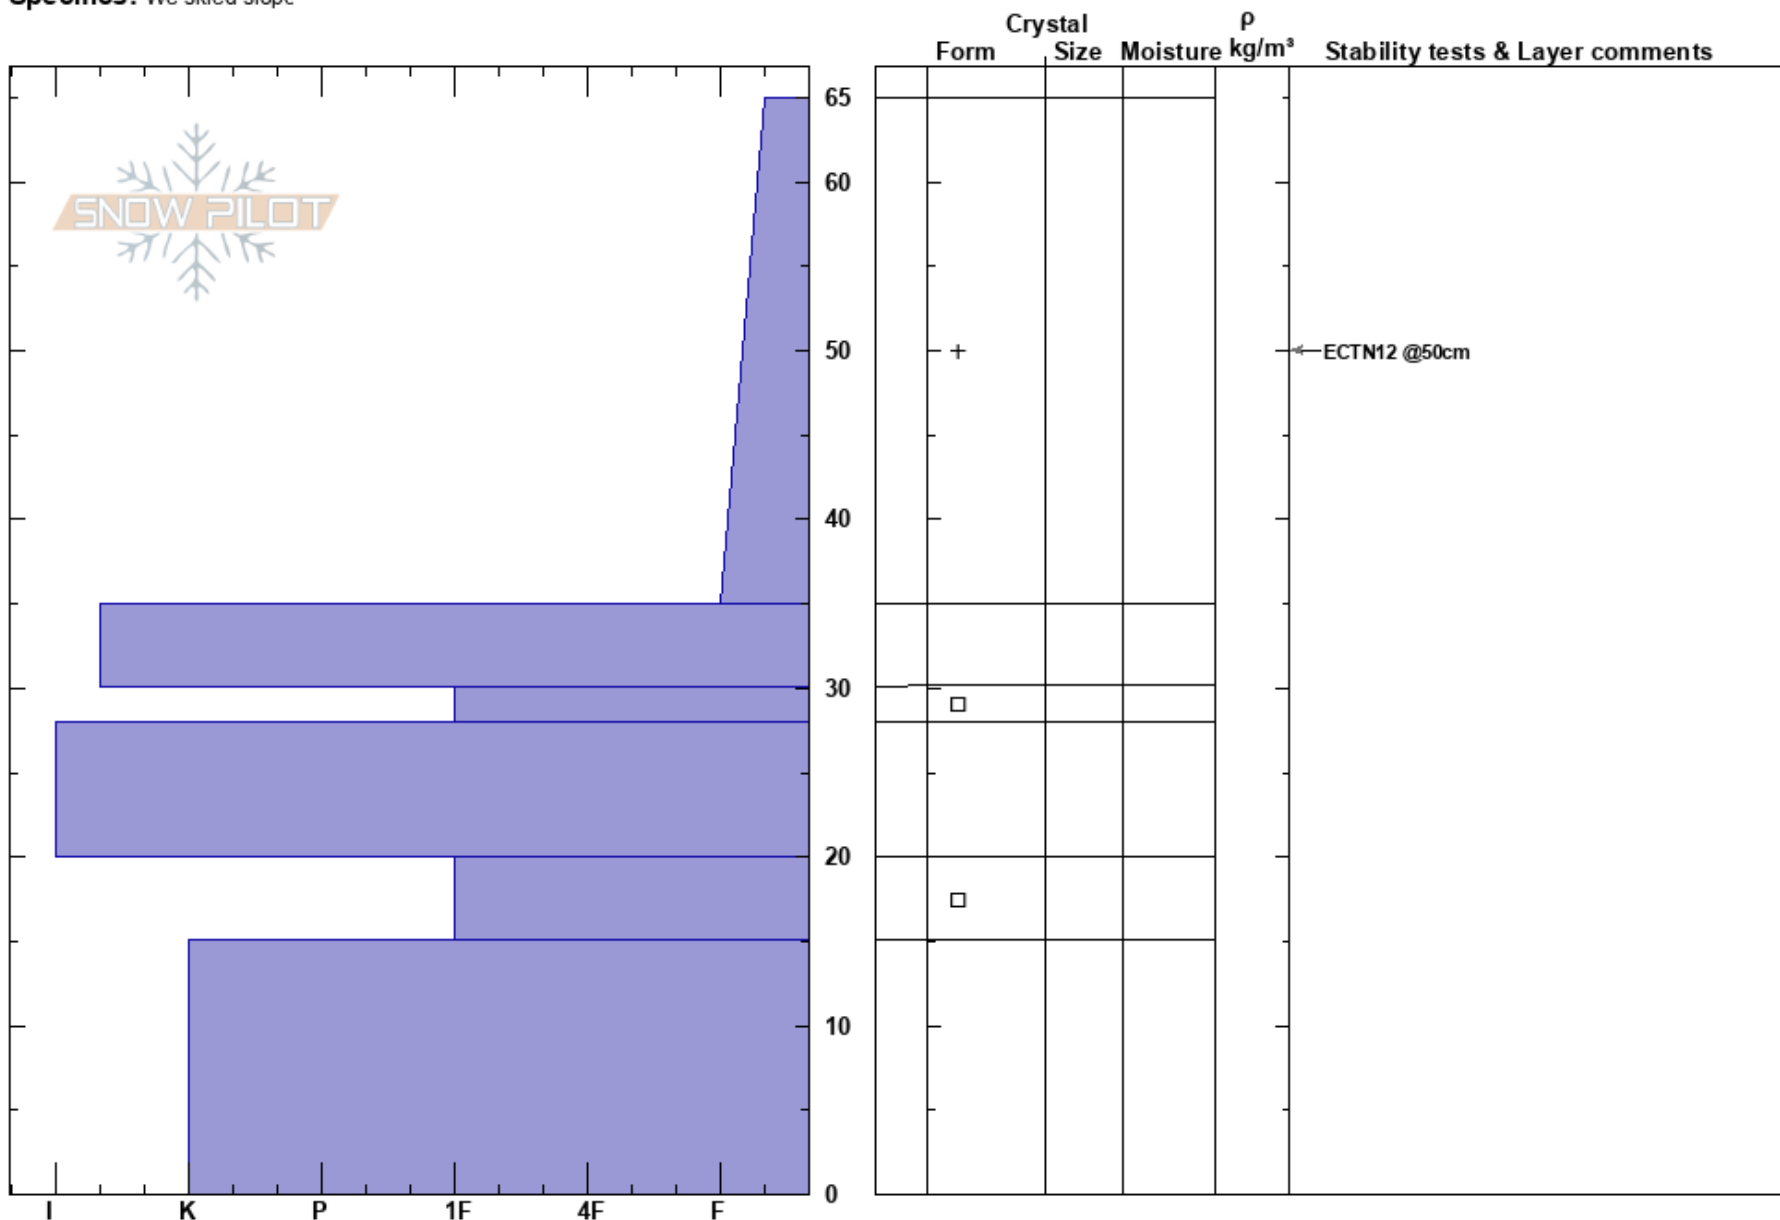

South Softcore Ridge  
 Kachina Peaks  
 AZ  
 Elevation: 10862 ft  
 Aspect: 130°  
 Specifics: We skied slope

Troy Marino  
 03/06/2022 - 2:20pm  
 Co-ord: 35.33233N, -111.66617W  
 Slope Angle: 35°  
 Wind Loading:

Stability: **HS:65**  
 Air Temperature: **PF:20**  
 Sky Cover: FEW  
 Precipitation: NO  
 Wind: Calm

Layer Notes:

Notes: Three snowboarders were very glad that they did not hit any rocks on this slope.