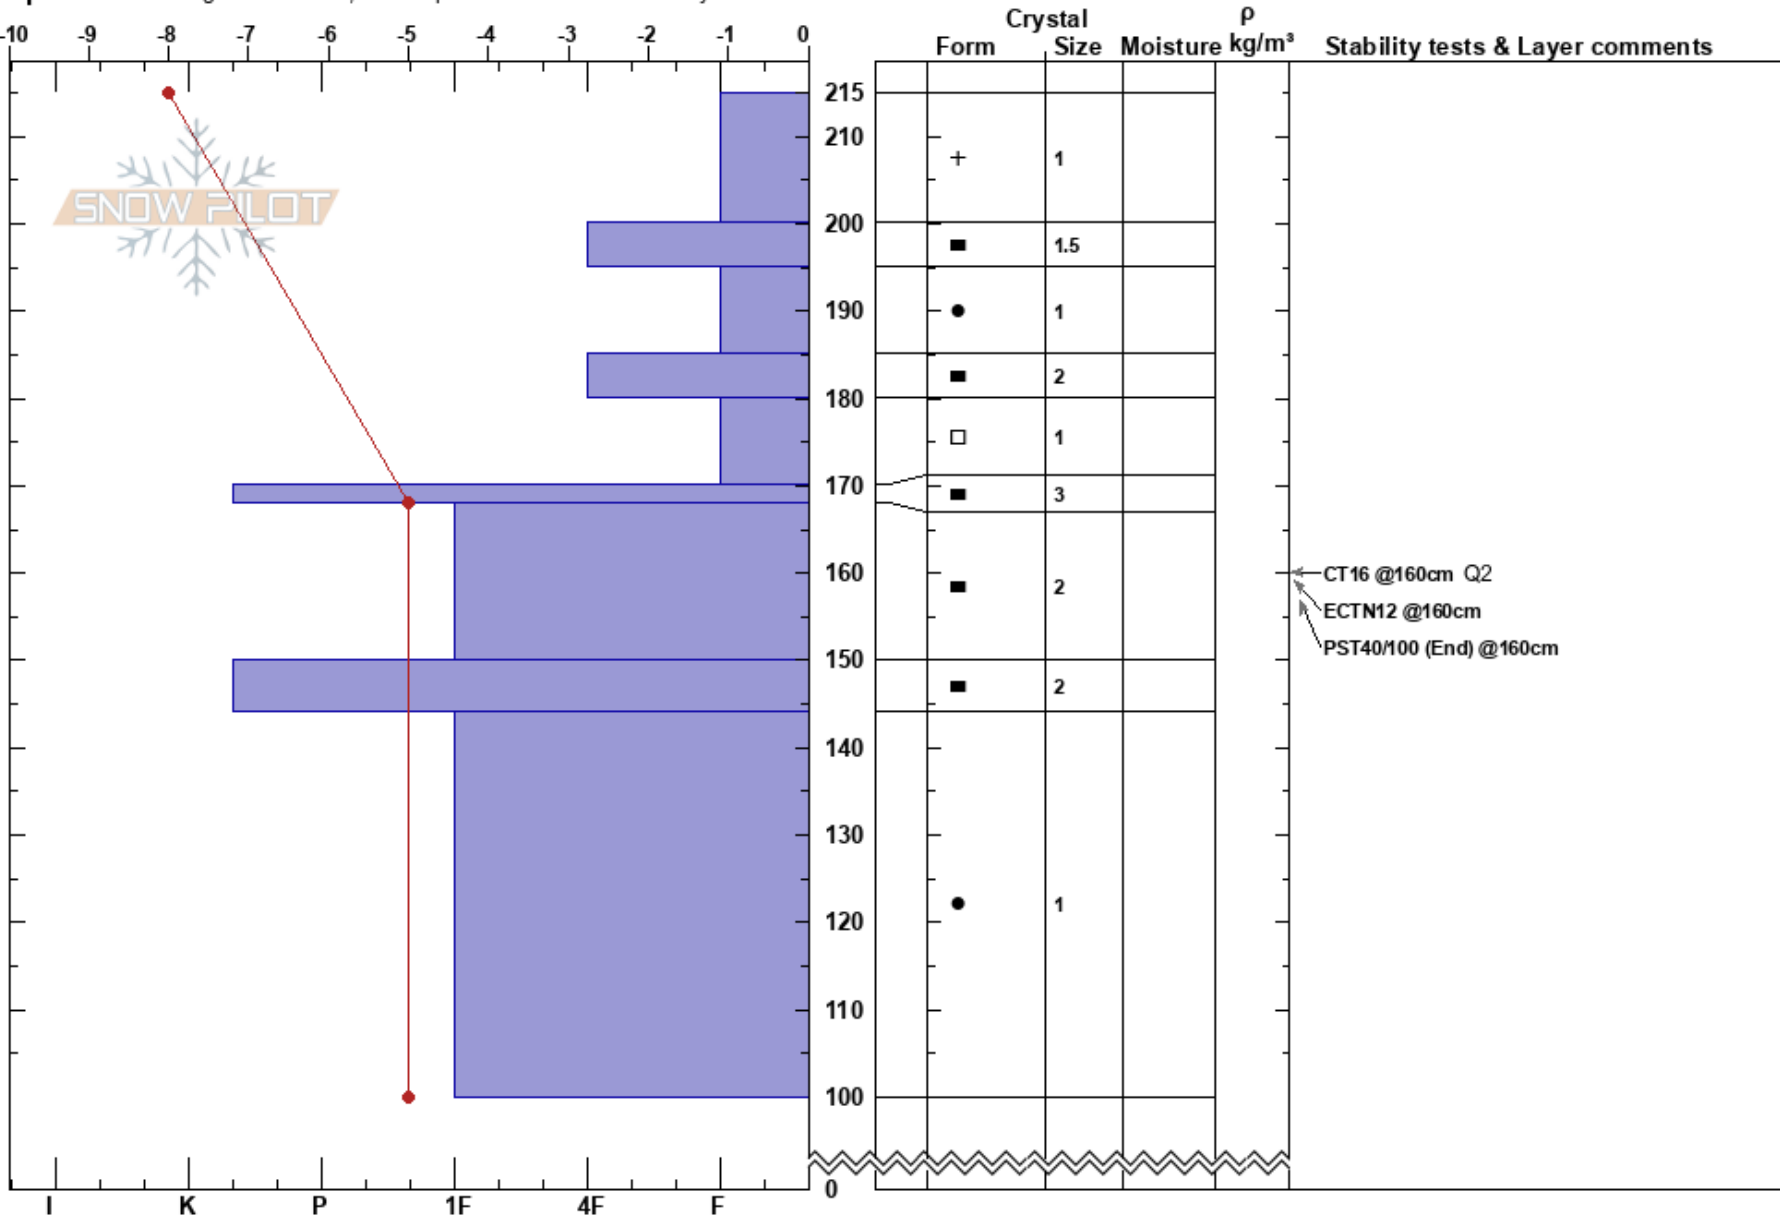

AVI 1: the cone  
 Mt Bachelor Area  
 OR  
 Elevation: 7808 ft  
 Aspect:

keeler frangoles  
 02/20/2022 - 12:00pm  
 Co-ord: 43.98634N, -121.67964W  
 Slope Angle: 28°  
 Wind Loading: previous

Stability: **HS:215**  
 Air Temperature: 20°C **PF:30** 180-170cm:Problematic layer  
 Sky Cover: FEW **PS: 10**  
 Precipitation: NO  
 Wind: N Light Breeze

**Specifics:** Pit dug in a Ski Area; Pit is representative of backcountry

Notes: