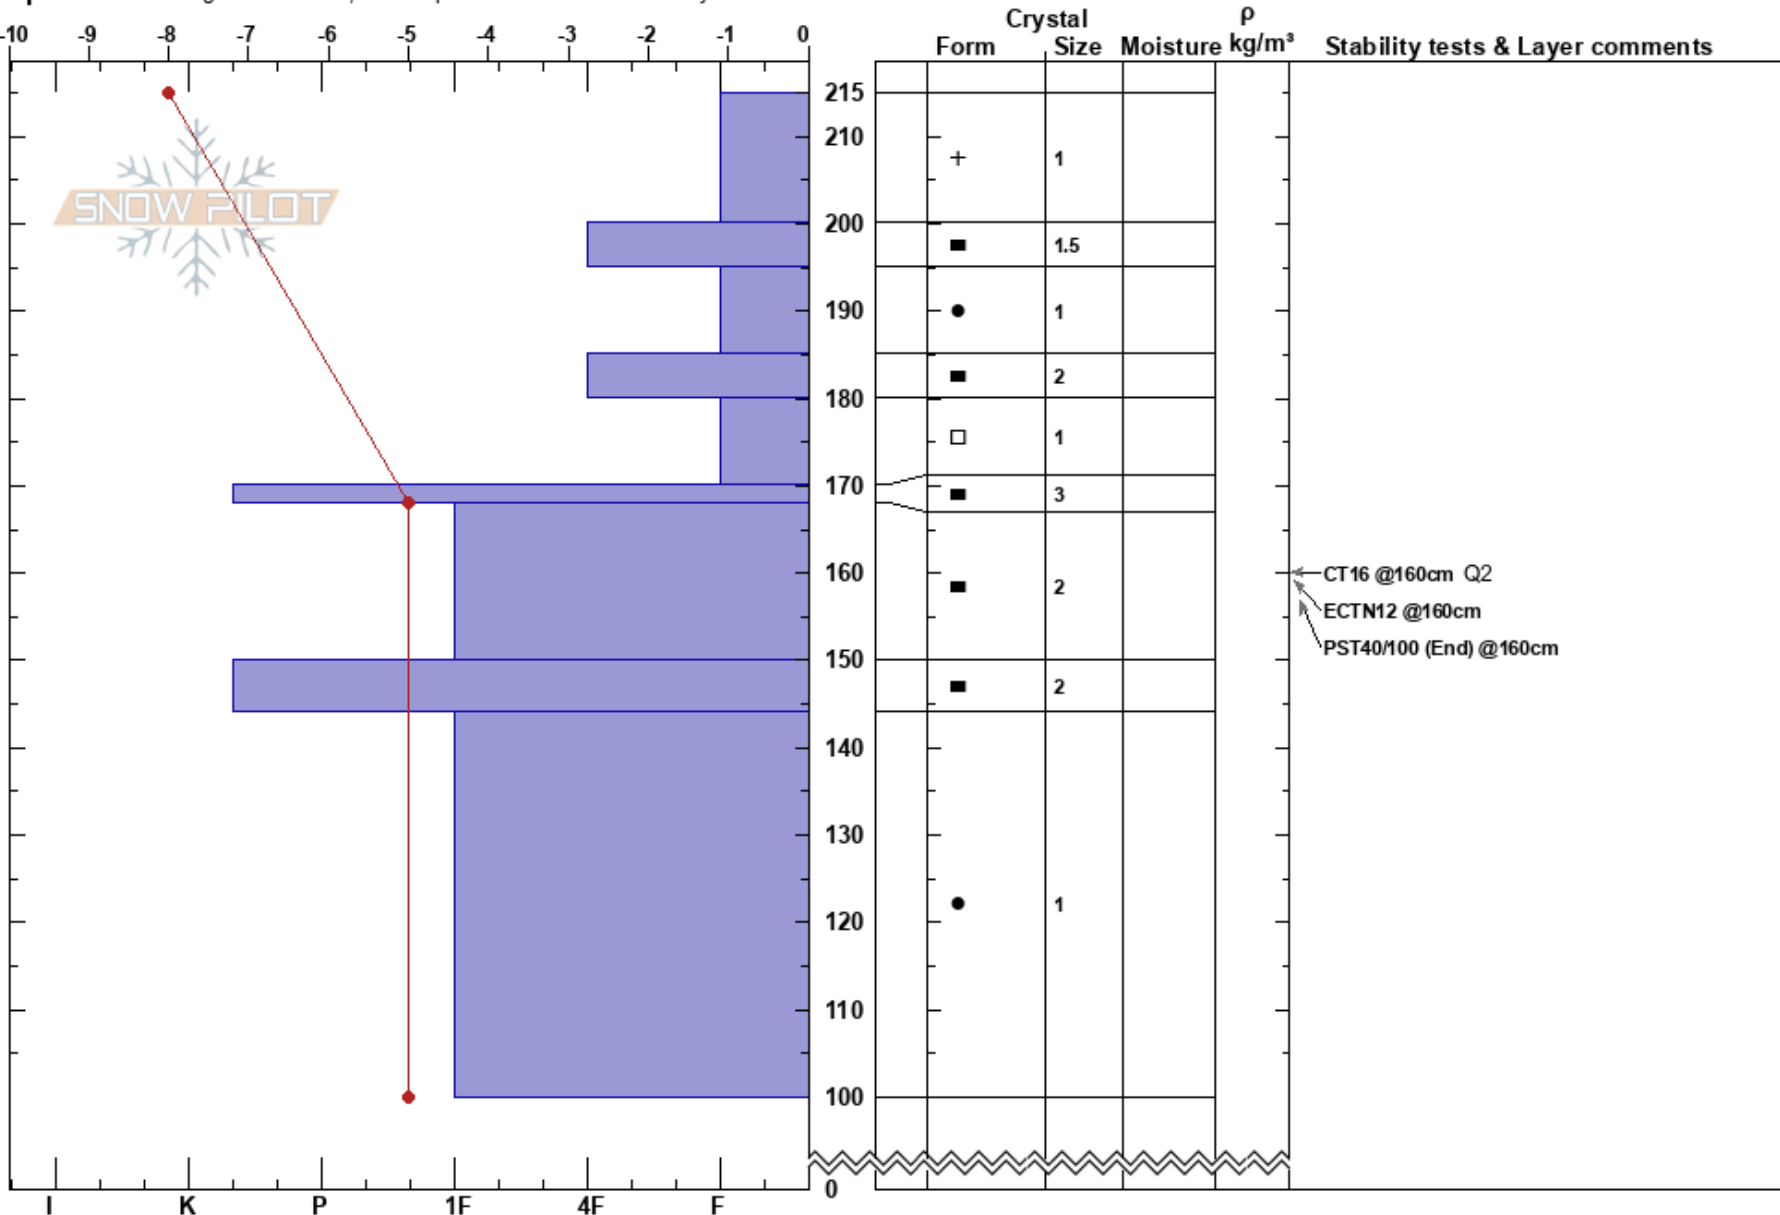

AVI 1: the cone
 Mt Bachelor Area
 OR
 Elevation: 7808 ft
 Aspect:

keeler frangoles
 02/20/2022 - 12:00pm
 Co-ord: 43.98634N, -121.67964W
 Slope Angle: 28°
 Wind Loading: previous

Stability: **HS:215**
 Air Temperature: 20°C **PF:30** 180-170cm:Problematic layer
 Sky Cover: FEW **PS: 10**
 Precipitation: NO
 Wind: N Light Breeze

Specifics: Pit dug in a Ski Area; Pit is representative of backcountry

Notes: