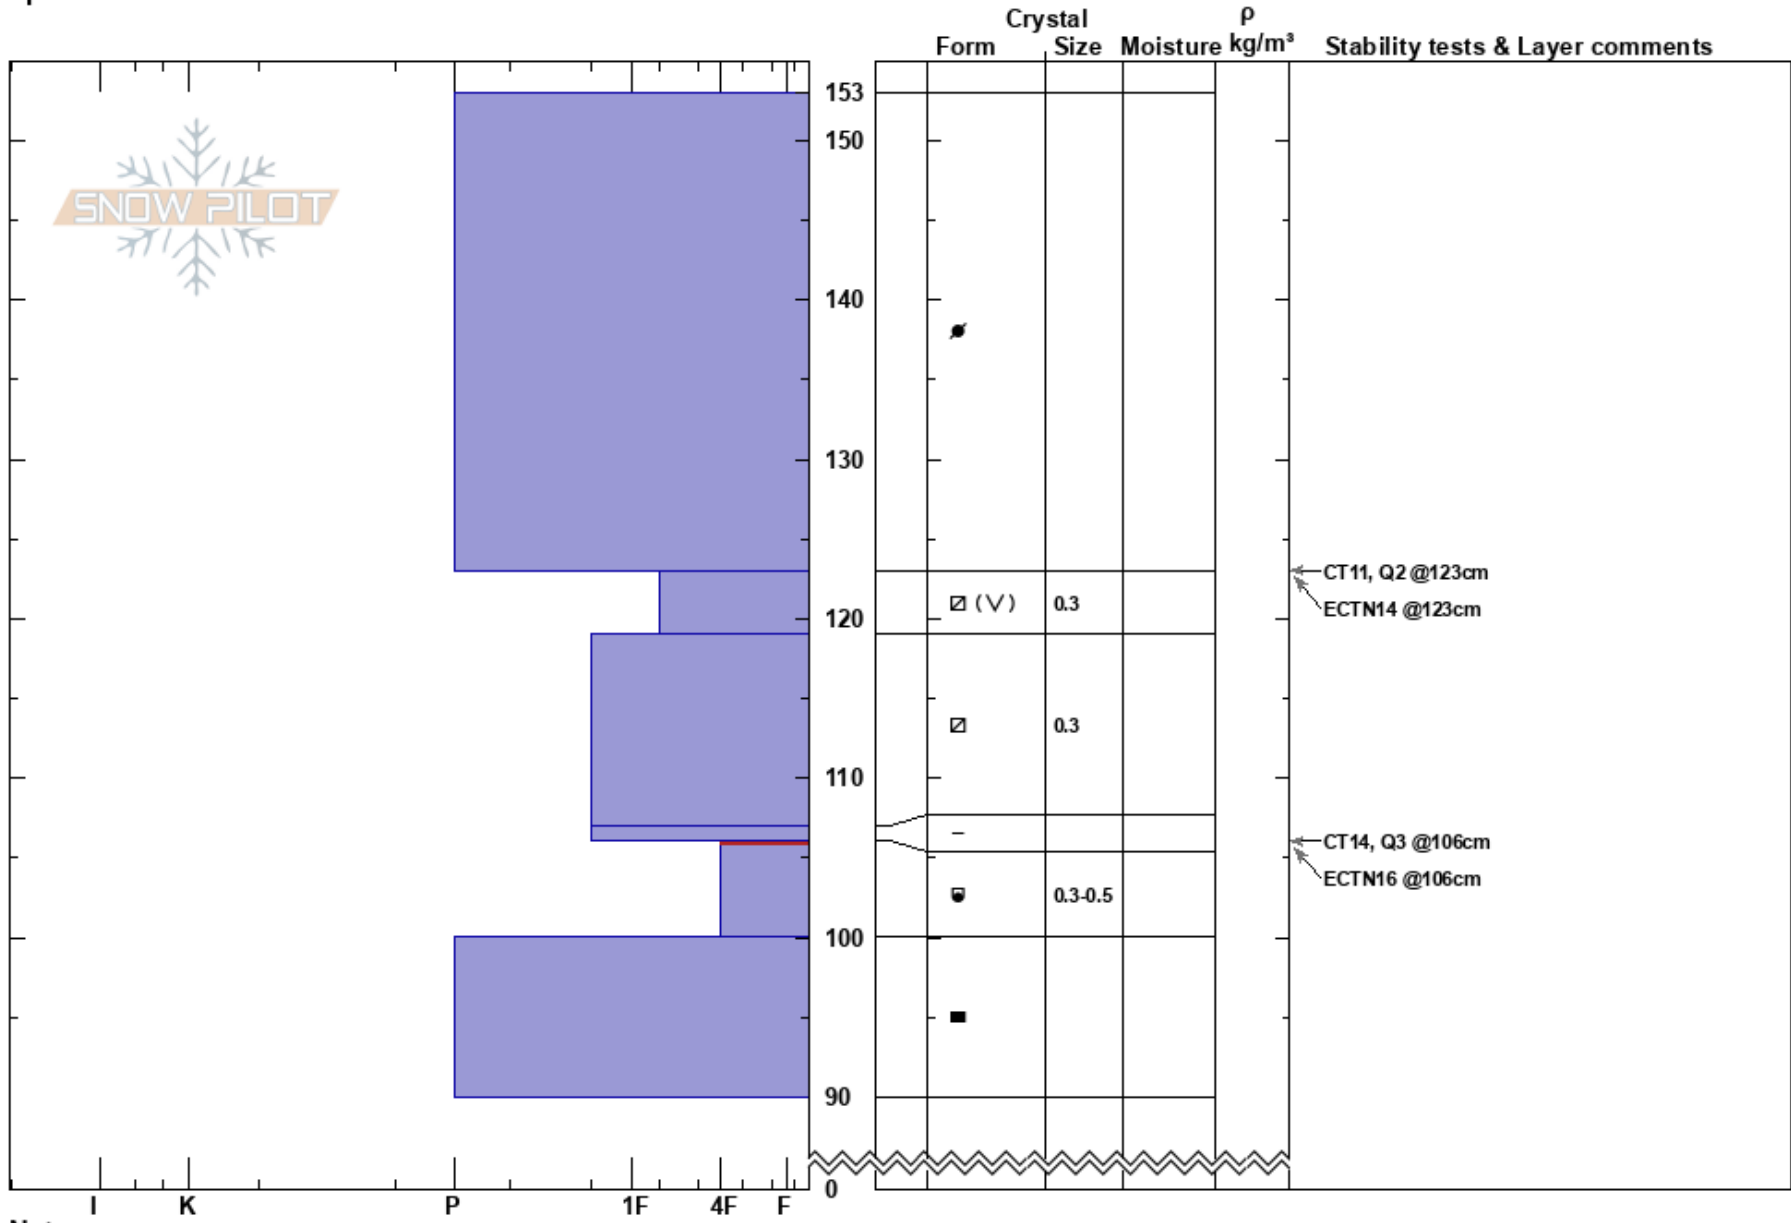

No Name SW facing
 Teton Range
 WY
 Elevation: 9800 ft
 Aspect: 225°
 Specifics:

Chris McCollister
 12/09/2017 - 1:00pm
 Co-ord: 43.57572N, -110.88913W
 Slope Angle: 15°
 Wind Loading: yes

Stability:
 Air Temperature: 2°C
 Sky Cover: CLR
 Precipitation: NO
 Wind: NW Moderate

HS:153
 Layer Notes:
 106-100cm: Problematic layer

Notes: Pit was dug to just below the late November crusts.