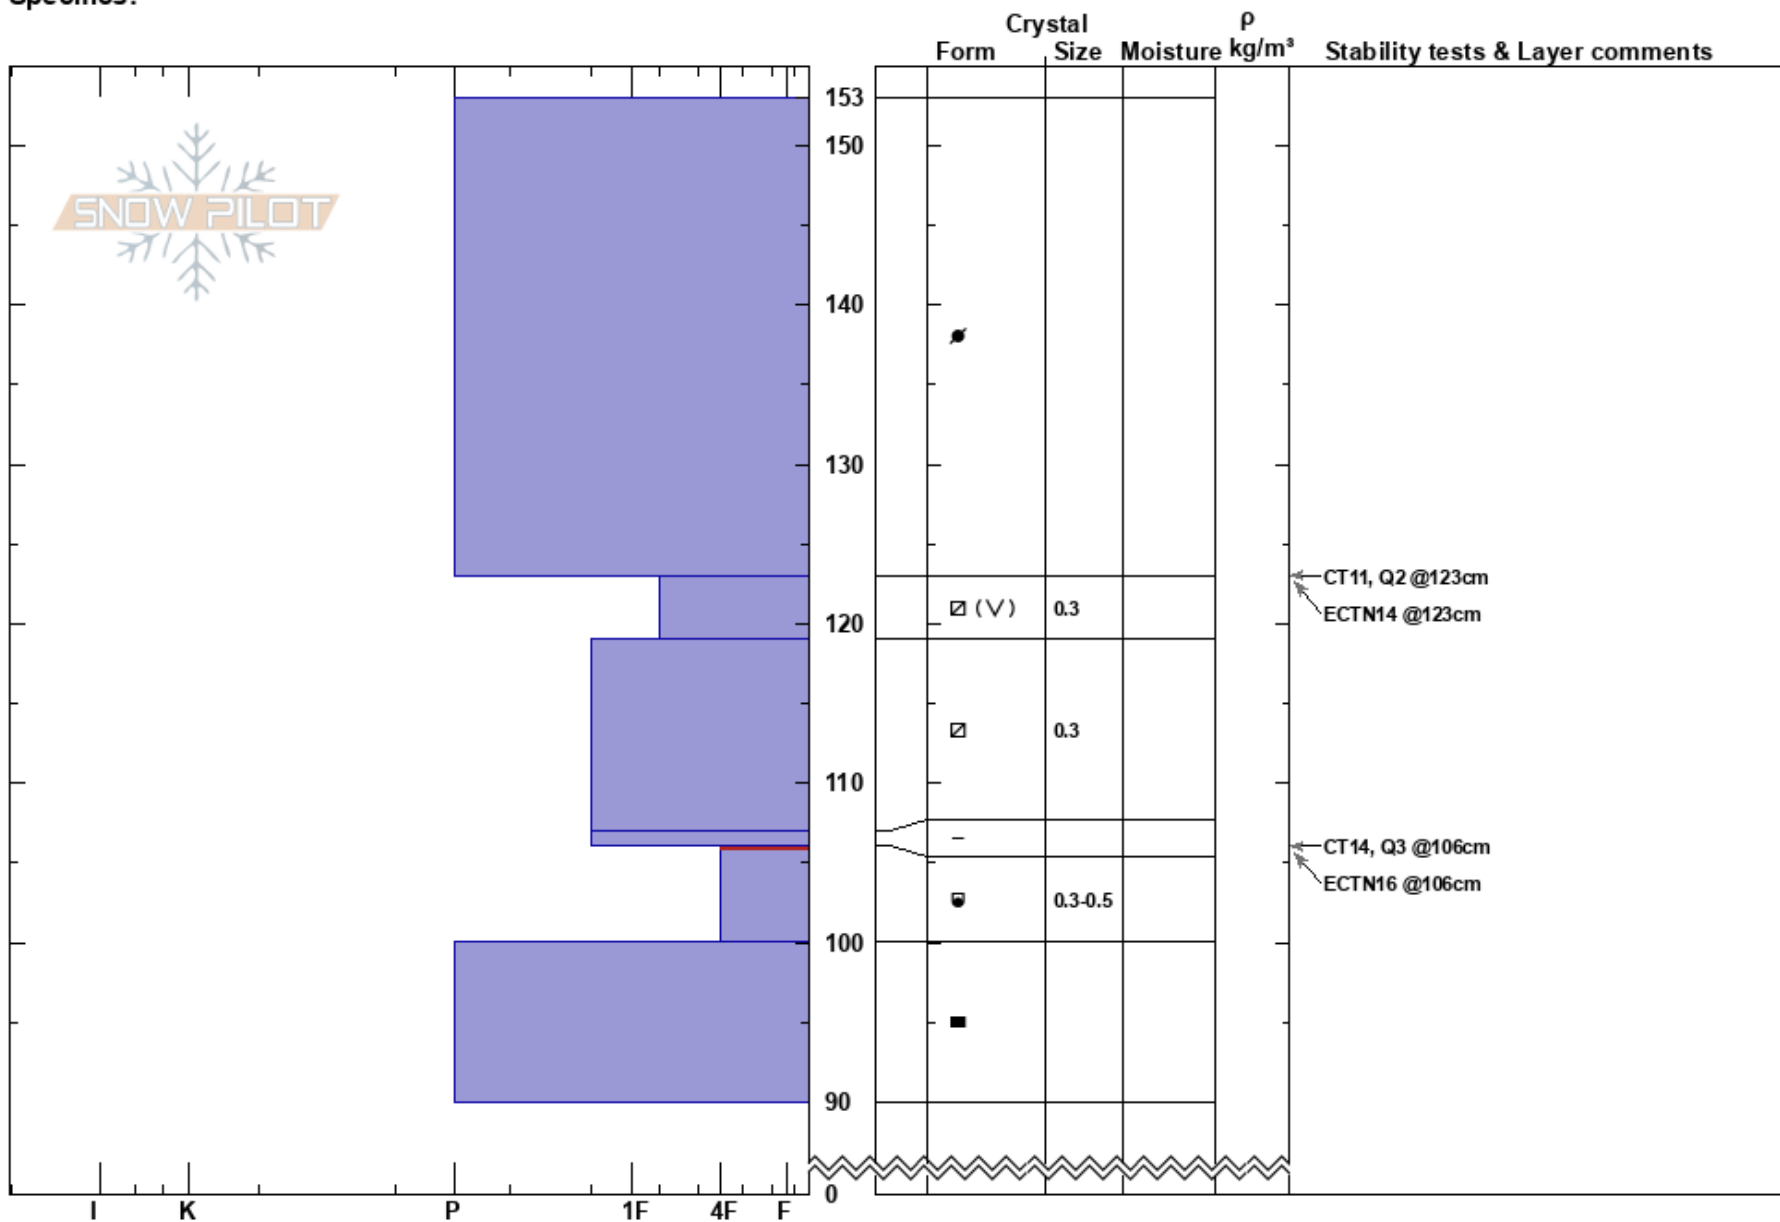

No Name SW facing
 Teton Range
 WY
Elevation: 9800 ft
Aspect: 225°
Specifics:

Chris McCollister
 12/09/2017 - 1:00pm
Co-ord: 43.57572N, -110.88913W
Slope Angle: 15°
Wind Loading: yes

Stability:
Air Temperature: 2°C
Sky Cover: CLR
Precipitation: NO
Wind: NW Moderate

HS: 153
Layer Notes:
 106-100cm: Problematic layer

Notes: Pit was dug to just below the late November crusts.