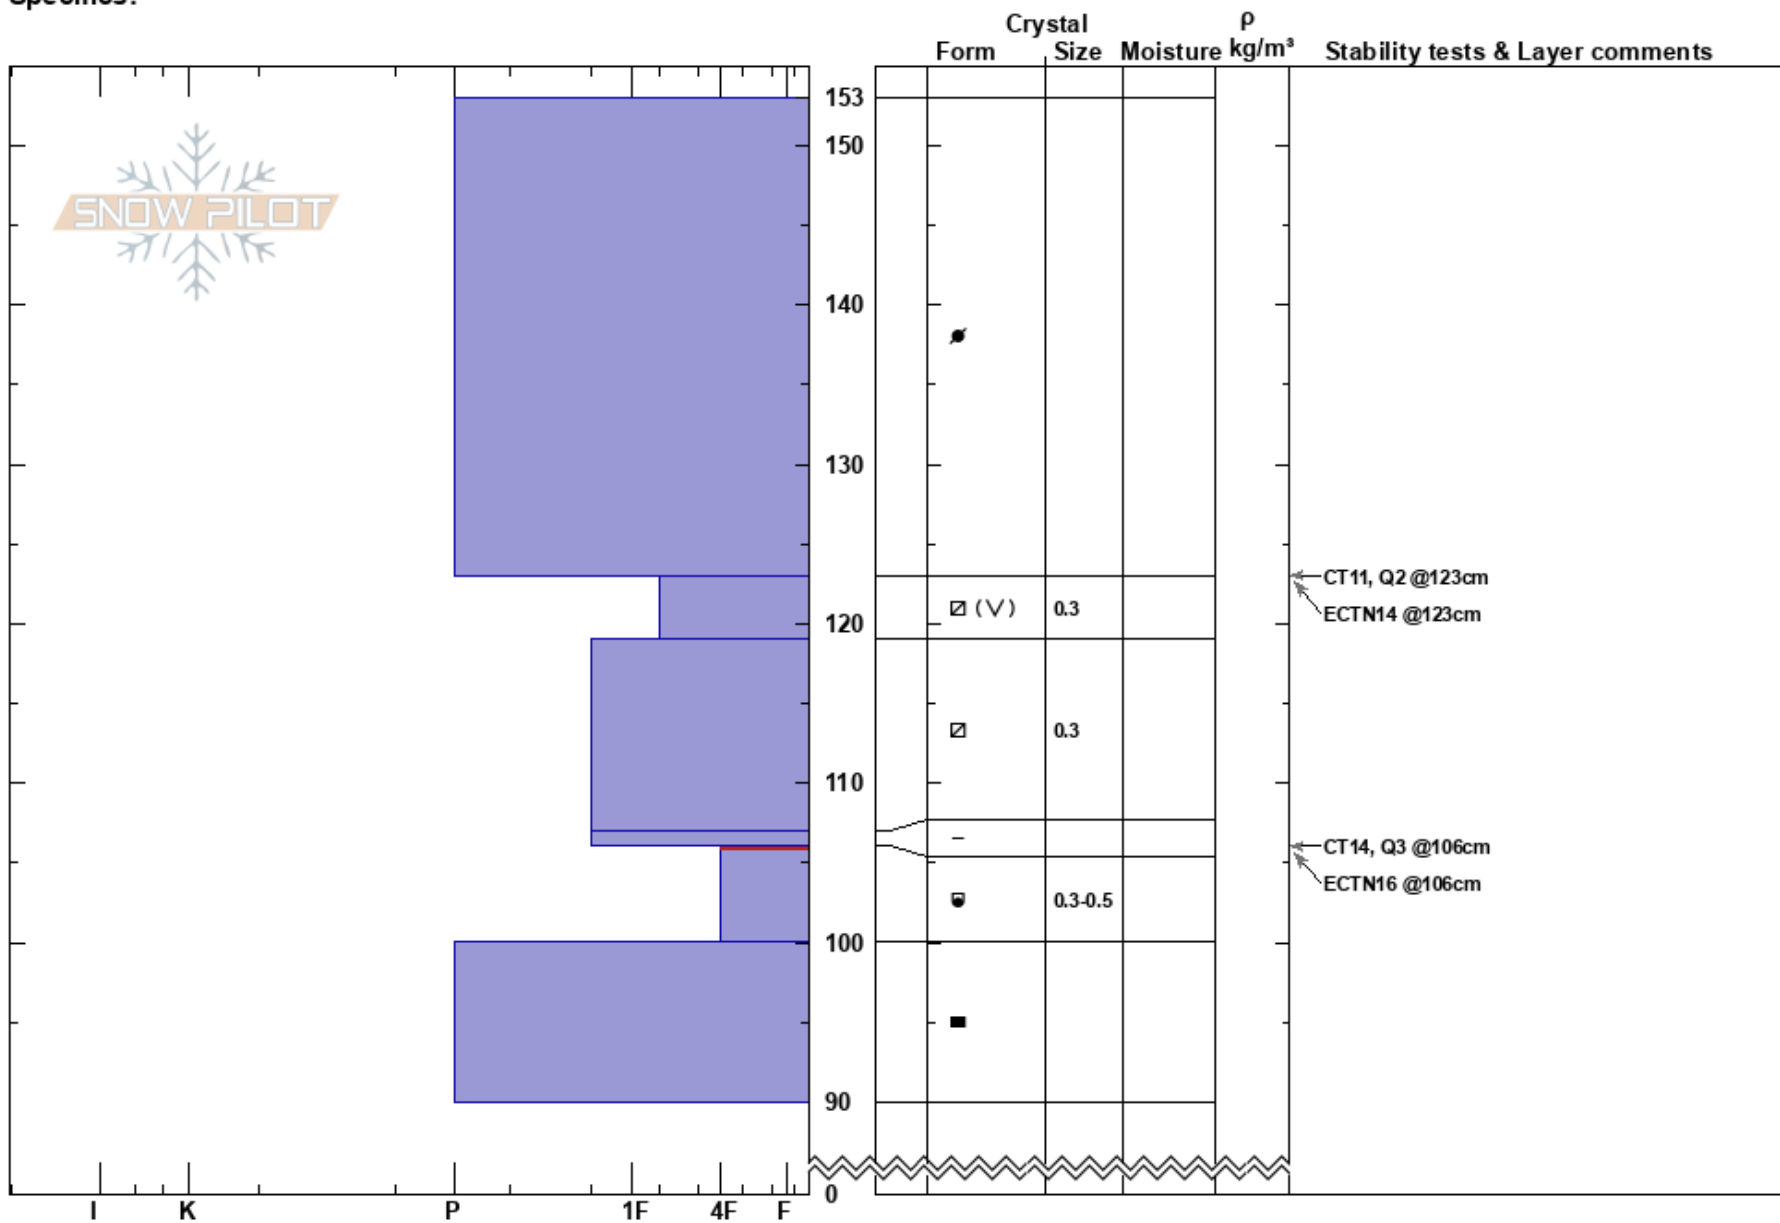

No Name SW facing
 Teton Range
 WY
 Elevation: 9800 ft
 Aspect: 225°
 Specifics:

Chris McCollister
 12/09/2017 - 1:00pm
 Co-ord: 43.57572N, -110.88913W
 Slope Angle: 15°
 Wind Loading: yes

Stability: **HS:153**
 Air Temperature: 2°C
 Sky Cover: CLR
 Precipitation: NO
 Wind: NW Moderate
 Layer Notes:
 106-100cm: Problematic layer

Notes: Pit was dug to just below the late November crusts.