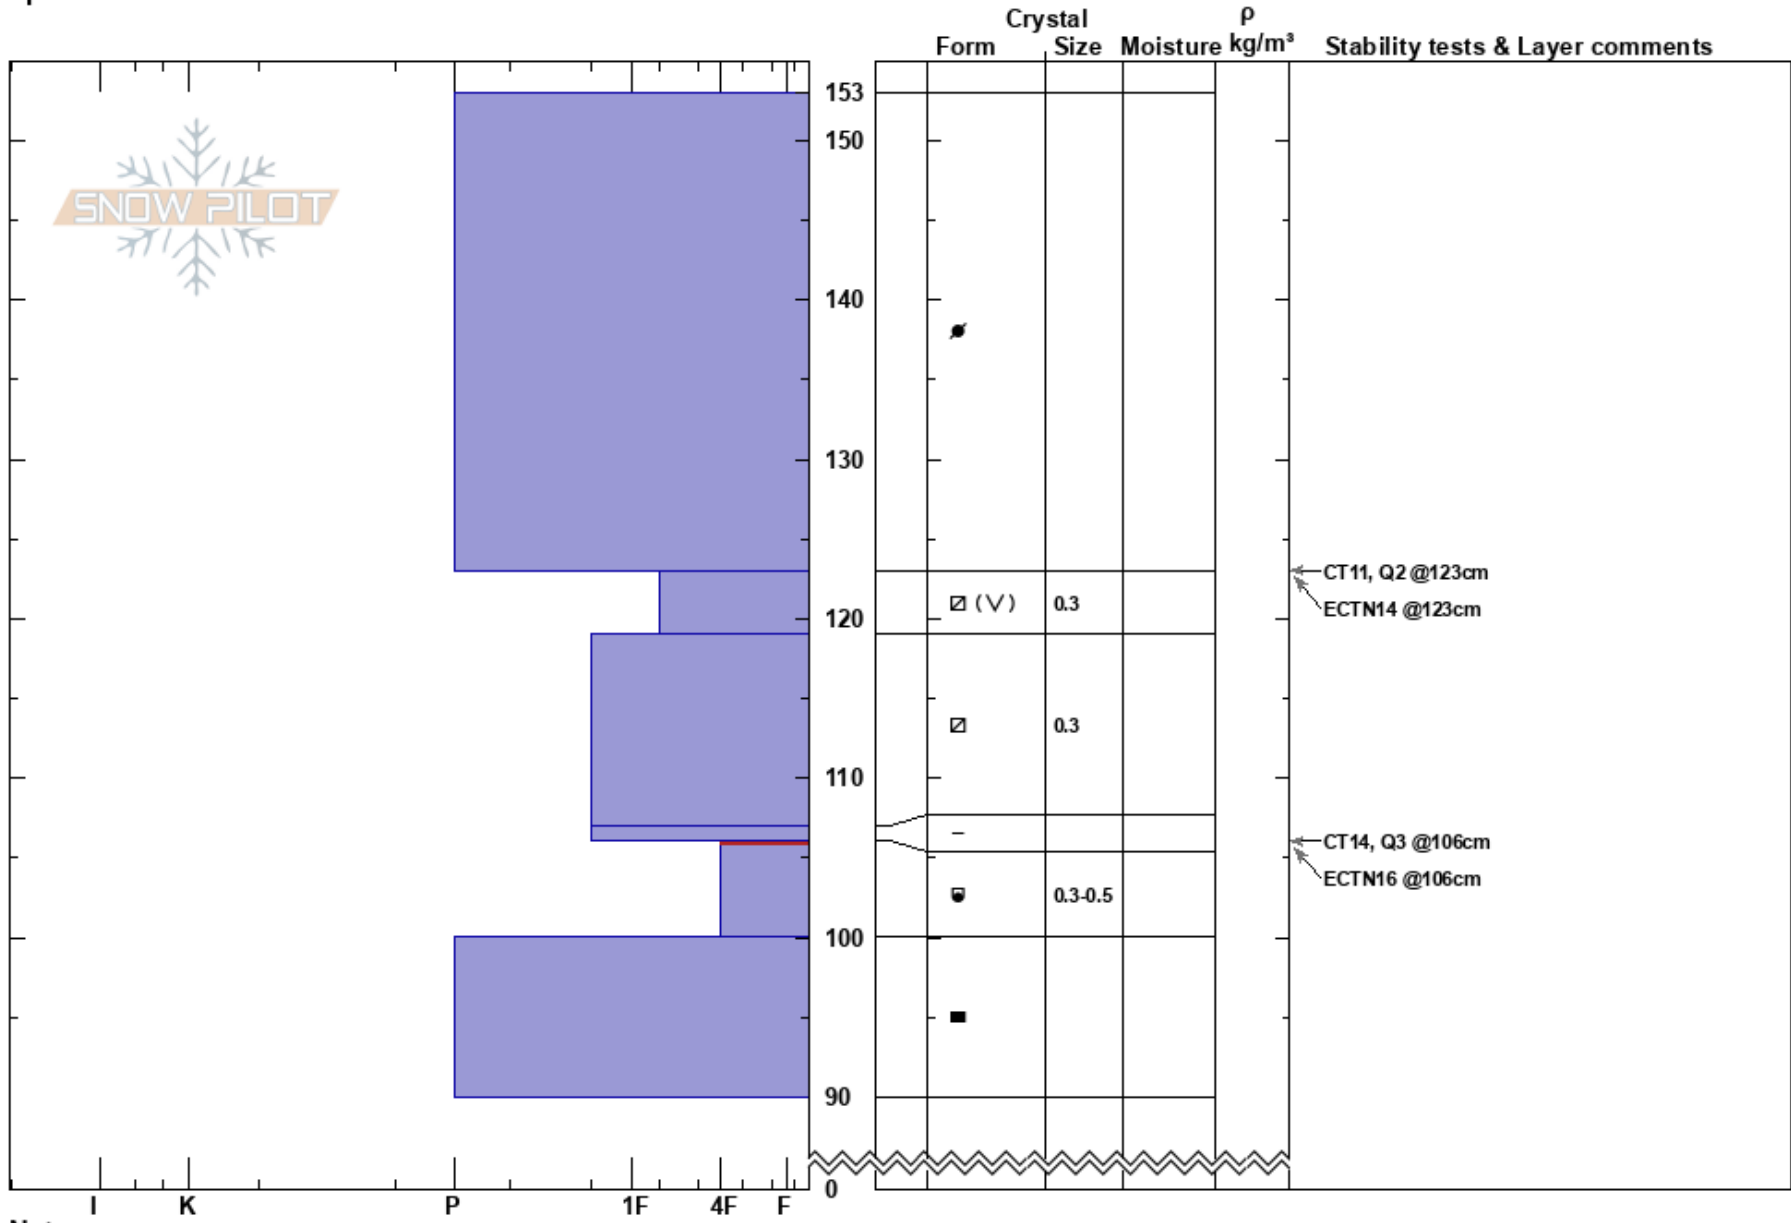

No Name SW facing
 Teton Range
 WY
Elevation: 9800 ft
Aspect: 225°
Specifics:

Chris McCollister
 12/09/2017 - 1:00pm
Co-ord: 43.57572N, -110.88913W
Slope Angle: 15°
Wind Loading: yes

Stability:
Air Temperature: 2°C
Sky Cover: CLR
Precipitation: NO
Wind: NW Moderate

HS: 153
Layer Notes:
 106-100cm: Problematic layer

Notes: Pit was dug to just below the late November crusts.