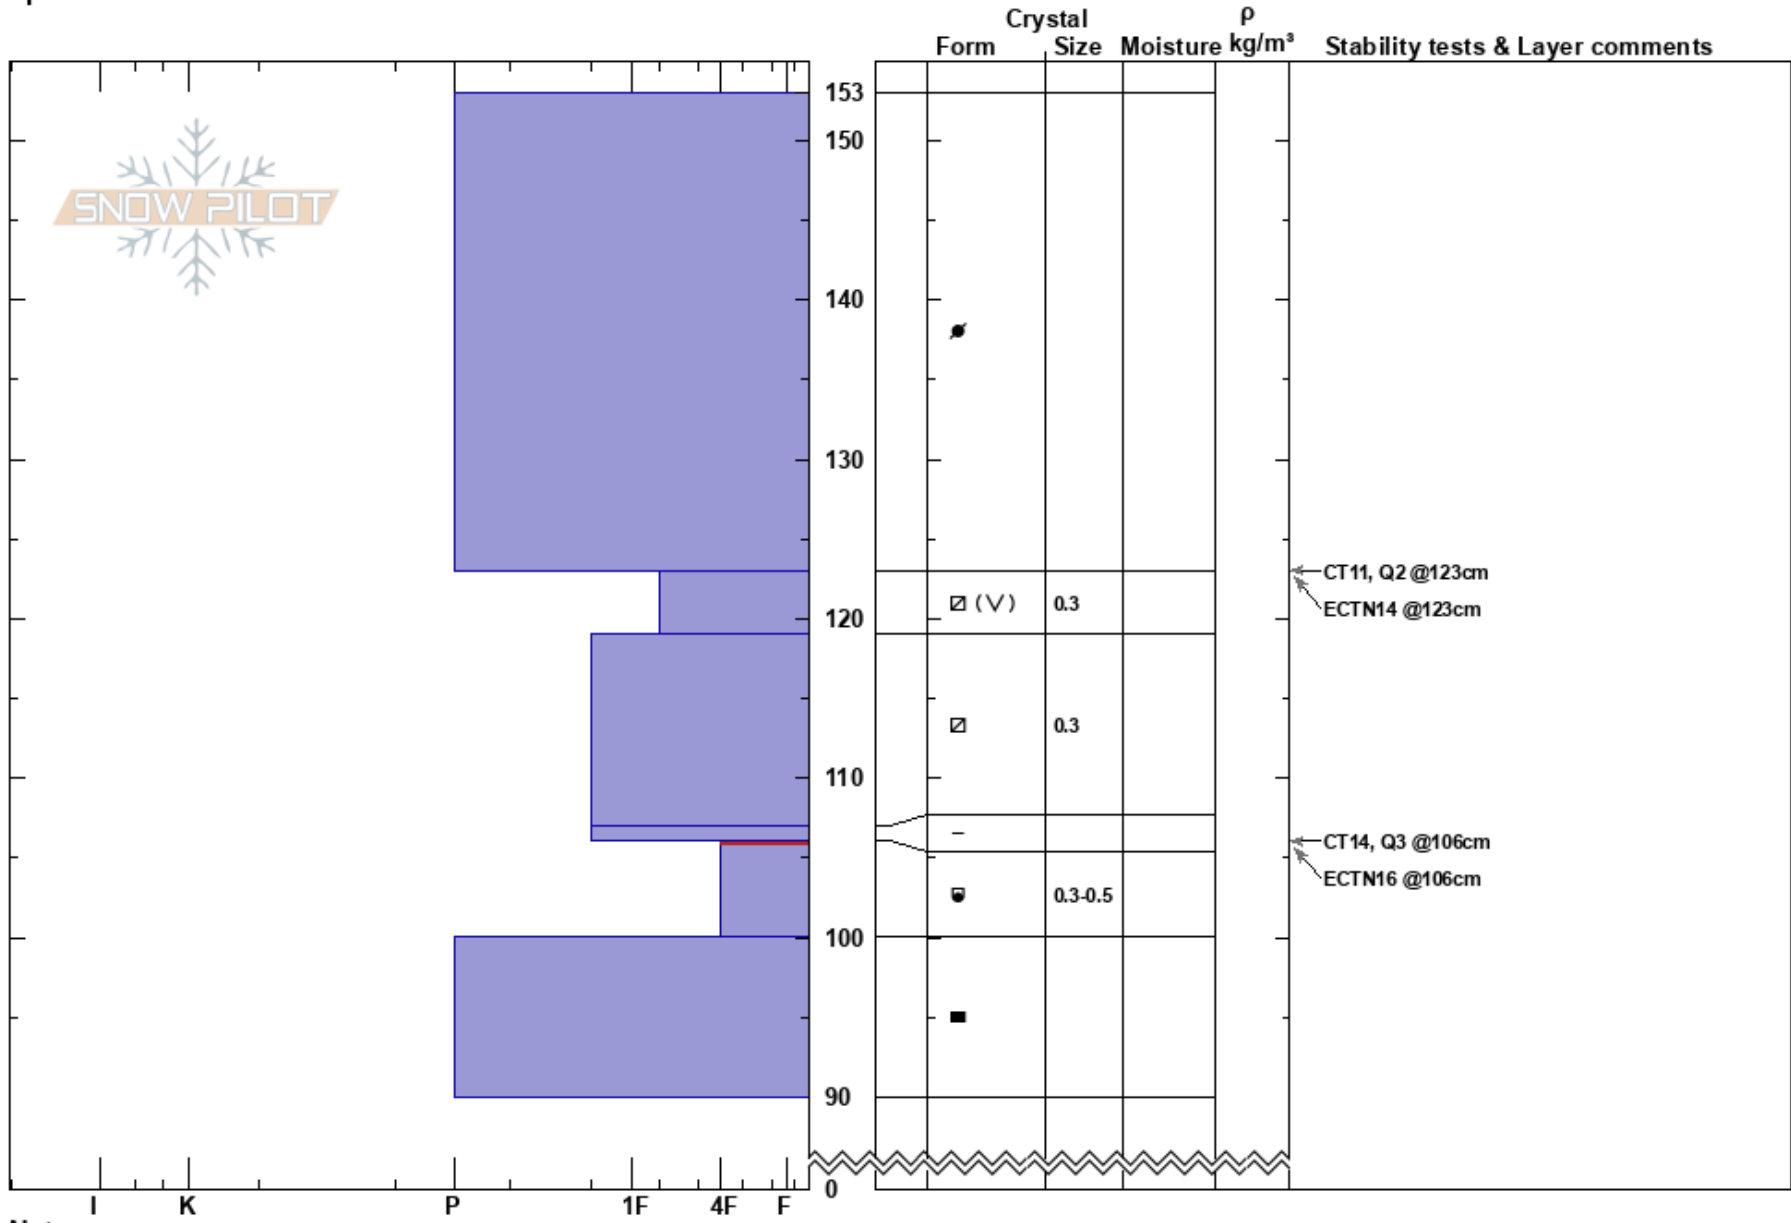

No Name SW facing  
 Teton Range  
 WY  
**Elevation:** 9800 ft  
**Aspect:** 225°  
**Specifics:**

Chris McCollister  
 12/09/2017 - 1:00pm  
**Co-ord:** 43.57572N, -110.88913W  
**Slope Angle:** 15°  
**Wind Loading:** yes

**Stability:**  
**Air Temperature:** 2°C  
**Sky Cover:** CLR  
**Precipitation:** NO  
**Wind:** NW Moderate

**HS:** 153  
**Layer Notes:**  
 106-100cm: Problematic layer

Notes: Pit was dug to just below the late November crusts.