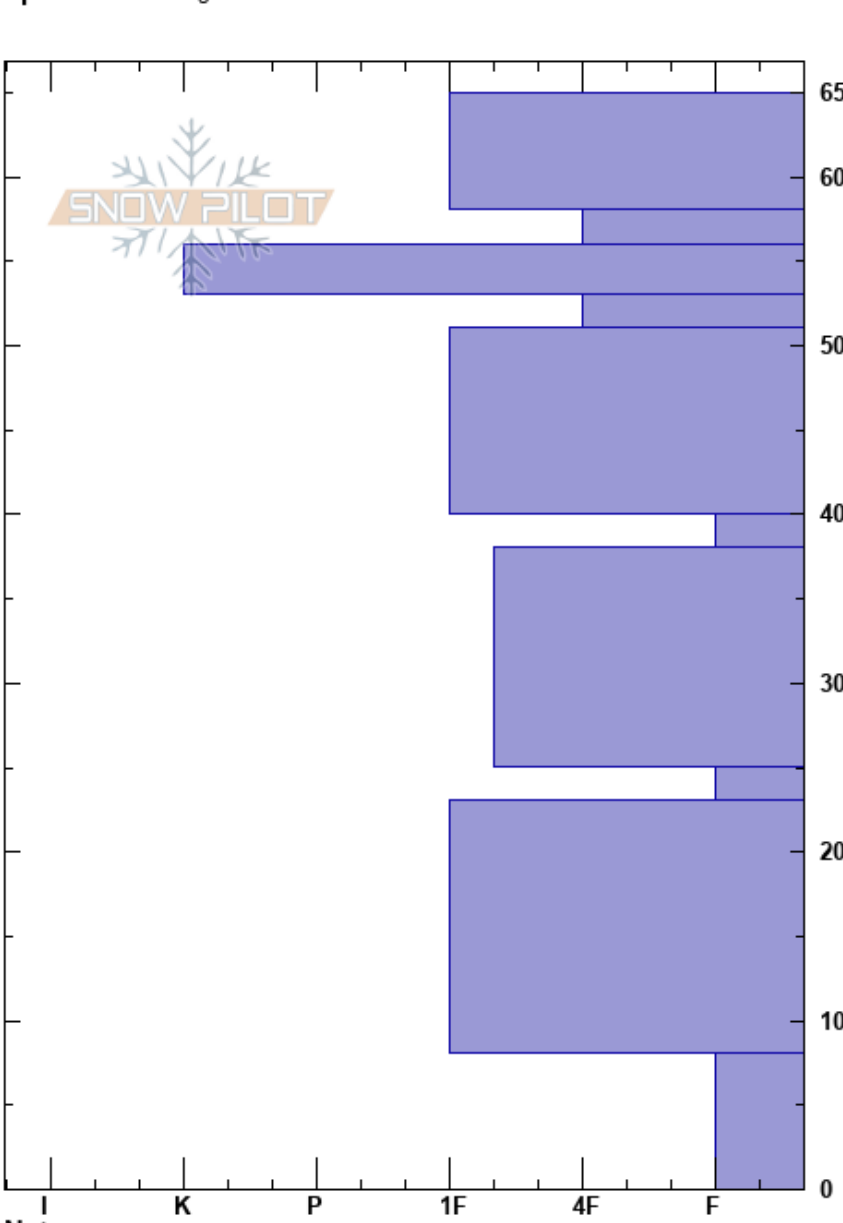

Humbug  
 Tenmile Range  
 CO  
**Elevation:** 11450 ft  
**Aspect:** 94°  
**Specifics:** Pit dug in a Ski Area

Duke Barlow  
 12/09/2017 - 11:00am  
**Co-ord:** 39.47582N, -106.08979W  
**Slope Angle:** 43°  
**Wind Loading:**

**Stability:**  
**Air Temperature:** -4°C  
**Sky Cover:** FEW  
**Precipitation:** NO  
**Wind:** W Calm

**HS:**65  
**PF:**5  
 56-53cm:Problematic layer

Elevation (ft)	Crystal		Moisture	$\rho$ kg/m <sup>3</sup>	Stability tests & Layer comments
	Form	Size			
65					
60	+ ( / )	0.5-1			
	□	0.5			
	■				
	□	0.5			
50					
	●	1			
40	⊖	1			
	●	0.5-1			
30					
	□	0.5-1			
20					
	●	1			
10					
	□	2			
0					