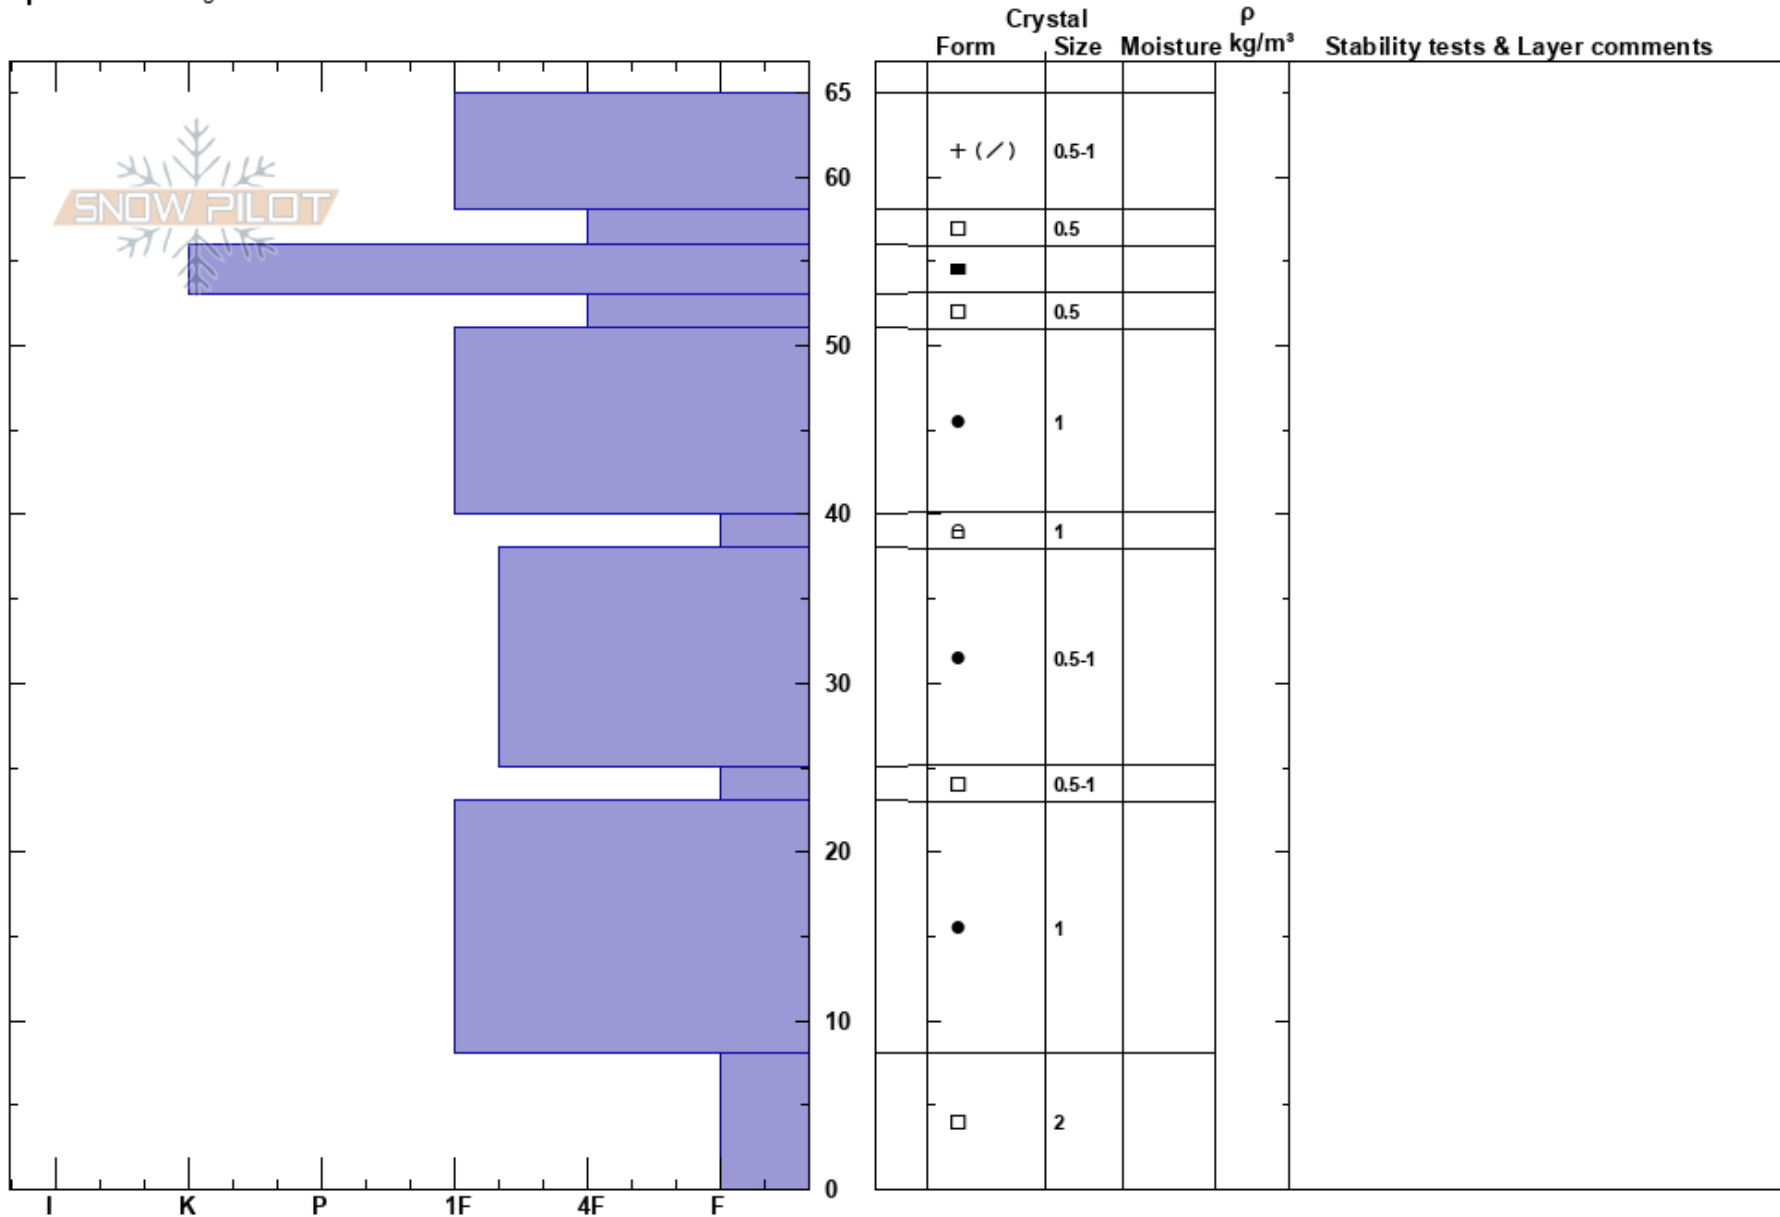

Humbug  
 Tenmile Range  
 CO  
**Elevation:** 11450 ft  
**Aspect:** 94°  
**Specifics:** Pit dug in a Ski Area

Duke Barlow  
 12/09/2017 - 11:00am  
**Co-ord:** 39.47582N, -106.08979W  
**Slope Angle:** 43°  
**Wind Loading:**

**Stability:**  
**Air Temperature:** -4°C  
**Sky Cover:** FEW  
**Precipitation:** NO  
**Wind:** W Calm

**HS:**65  
**PF:**5  
 56-53cm:Problematic layer

Notes: