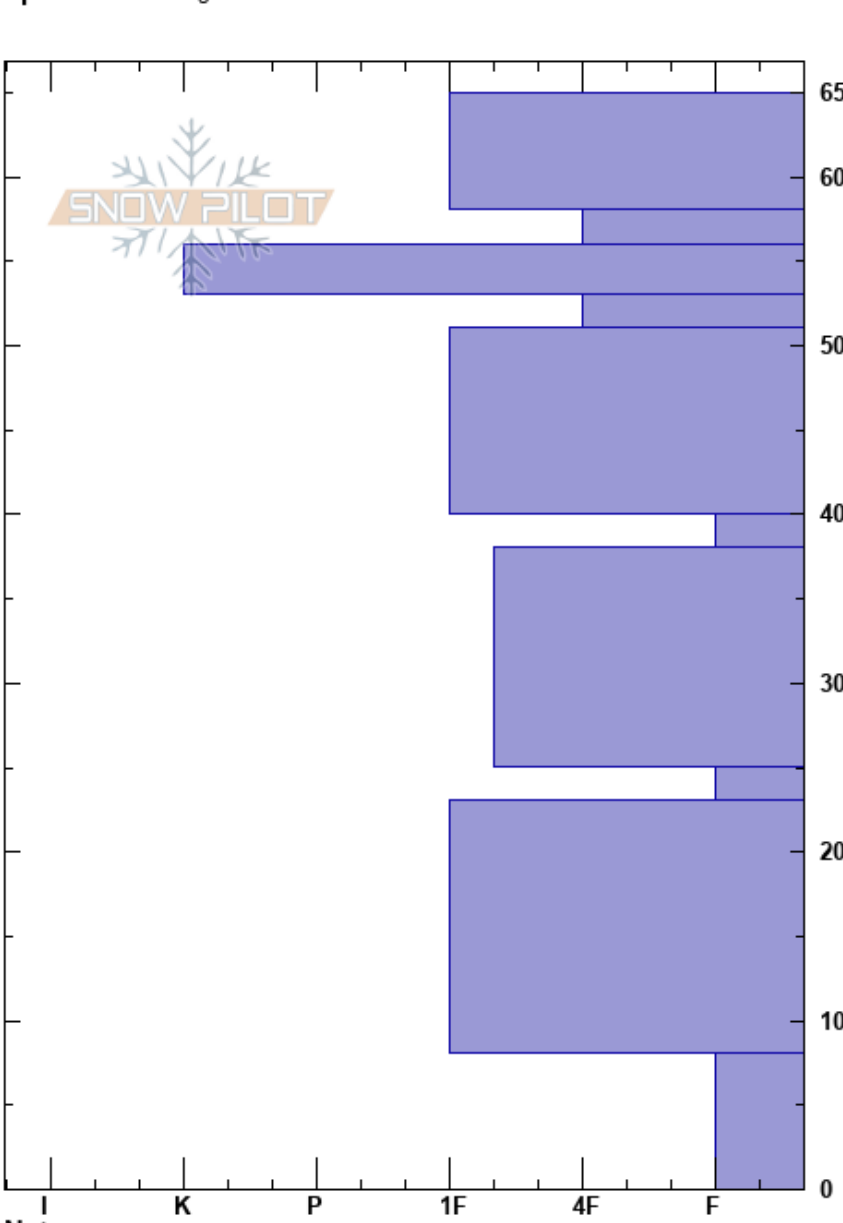

Humbug  
 Tenmile Range  
 CO  
**Elevation:** 11450 ft  
**Aspect:** 94°  
**Specifics:** Pit dug in a Ski Area

Duke Barlow  
 12/09/2017 - 11:00am  
**Co-ord:** 39.47582N, -106.08979W  
**Slope Angle:** 43°  
**Wind Loading:**

**Stability:**  
**Air Temperature:** -4°C  
**Sky Cover:** FEW  
**Precipitation:** NO  
**Wind:** W Calm

**HS:**65  
**PF:**5  
 56-53cm:Problematic layer

Elevation (ft)	Crystal		$\rho$ kg/m <sup>3</sup>	Stability tests & Layer comments
	Form	Size		
65				
60	+ ( / )	0.5-1		
	□	0.5		
	■			
	□	0.5		
50				
	●	1		
40	⊖	1		
30	●	0.5-1		
	□	0.5-1		
20				
	●	1		
10				
	□	2		
0				