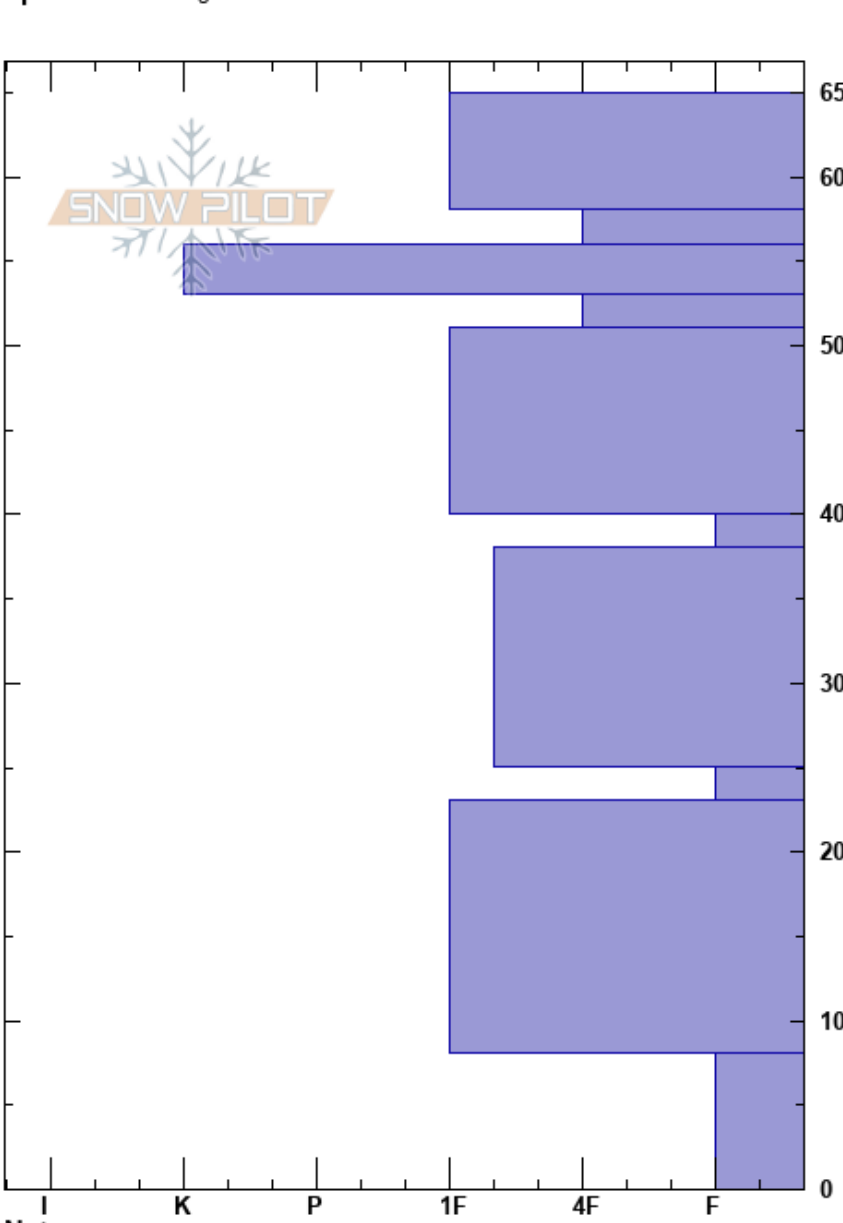

Humbug
 Tenmile Range
 CO
Elevation: 11450 ft
Aspect: 94°
Specifics: Pit dug in a Ski Area

Duke Barlow
 12/09/2017 - 11:00am
Co-ord: 39.47582N, -106.08979W
Slope Angle: 43°
Wind Loading:

Stability:
Air Temperature: -4°C
Sky Cover: FEW
Precipitation: NO
Wind: W Calm

HS:65
PF:5
 56-53cm:Problematic layer

Elevation (ft)	Crystal		Moisture	ρ kg/m ³	Stability tests & Layer comments
	Form	Size			
65					
60	+ (/)	0.5-1			
	□	0.5			
	■				
	□	0.5			
50					
	●	1			
40	⊖	1			
	●	0.5-1			
30					
	□	0.5-1			
20					
	●	1			
10					
	□	2			
0					