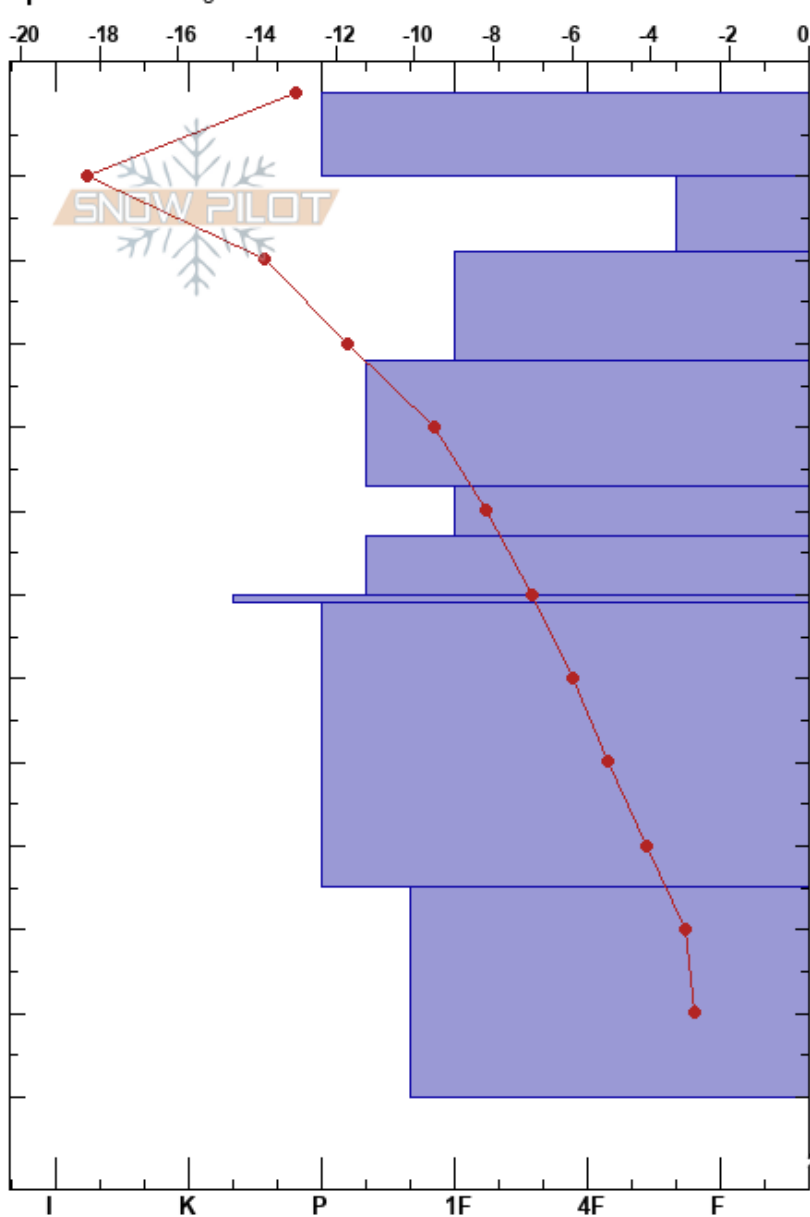

Spirit - 2022-02-26  
 Gallatin Range-N  
 MT  
 Elevation: 2670 m  
 Aspect: E

Nata de Leeuw  
 02/26/2022 - 9:20am  
 Co-ord: 12T 465271W 5009687N  
 Slope Angle: 23°  
 Wind Loading: previous

Stability: **HS:182**  
 Air Temperature: -12.5°C  
 Sky Cover: CLR  
 Precipitation: NO  
 Wind: Calm

**Layer Notes:**  
 0-10cm: New windslab from prev day  
 19-32cm: Visible sintering  
 60-61cm: Decomposing MFcr  
 61-95cm: Variable 1F lenses  
 95-120cm: Visible dirt layer at 95

Specifics: Pit dug in a Ski Area

Form	Crystal Size	Moisture	$\rho$ kg/m <sup>3</sup>	Stability tests & Layer comments
•	0.5			
•	0.3	D	315	0-10cm: New windslab from prev day
•	0.5	D	150	← ECTN11 @10cm
•	0.5	D	280	19-32cm: Visible sintering
⊖	1	D	290	
⊖	1-1.5	D	285	
⊖(⊖)	(1)	D		60-61cm: Decomposing MFcr
⊖	1.5	D		61-95cm: Variable 1F lenses
⊖ (^)	2(2.5)	D		95-120cm: Visible dirt layer at 95

Notes: Digging to investigate surface windslab