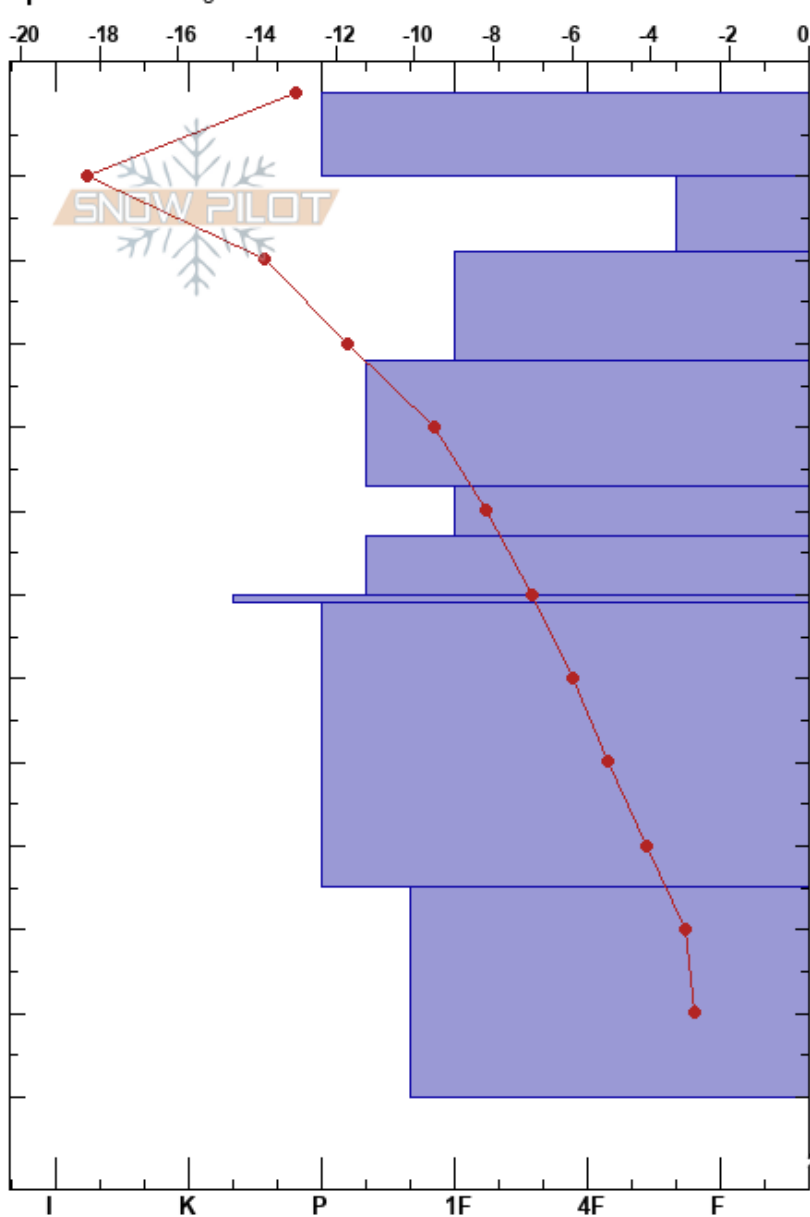

Spirit - 2022-02-26
 Gallatin Range-N
 MT
 Elevation: 2670 m
 Aspect: E

Nata de Leeuw
 02/26/2022 - 9:20am
 Co-ord: 12T 465271W 5009687N
 Slope Angle: 23°
 Wind Loading: previous

Stability: **HS:182**
 Air Temperature: -12.5°C
 Sky Cover: CLR
 Precipitation: NO
 Wind: Calm

Layer Notes:
 0-10cm: New windslab from prev day
 19-32cm: Visible sintering
 60-61cm: Decomposing MFcr
 61-95cm: Variable 1F lenses
 95-120cm: Visible dirt layer at 95

Specifics: Pit dug in a Ski Area

Form	Crystal Size	Moisture	ρ kg/m ³	Stability tests & Layer comments
•	0.5			
•	0.3	D	315	0-10cm: New windslab from prev day
•	0.5	D	150	← ECTN11 @10cm
•	0.5	D	280	19-32cm: Visible sintering
⊖	1	D	290	
⊖	1-1.5	D	285	
⊖(⊖)	(1)	D		60-61cm: Decomposing MFcr
⊖	1.5	D		61-95cm: Variable 1F lenses
⊖ (^)	2(2.5)	D		95-120cm: Visible dirt layer at 95

Notes: Digging to investigate surface windslab