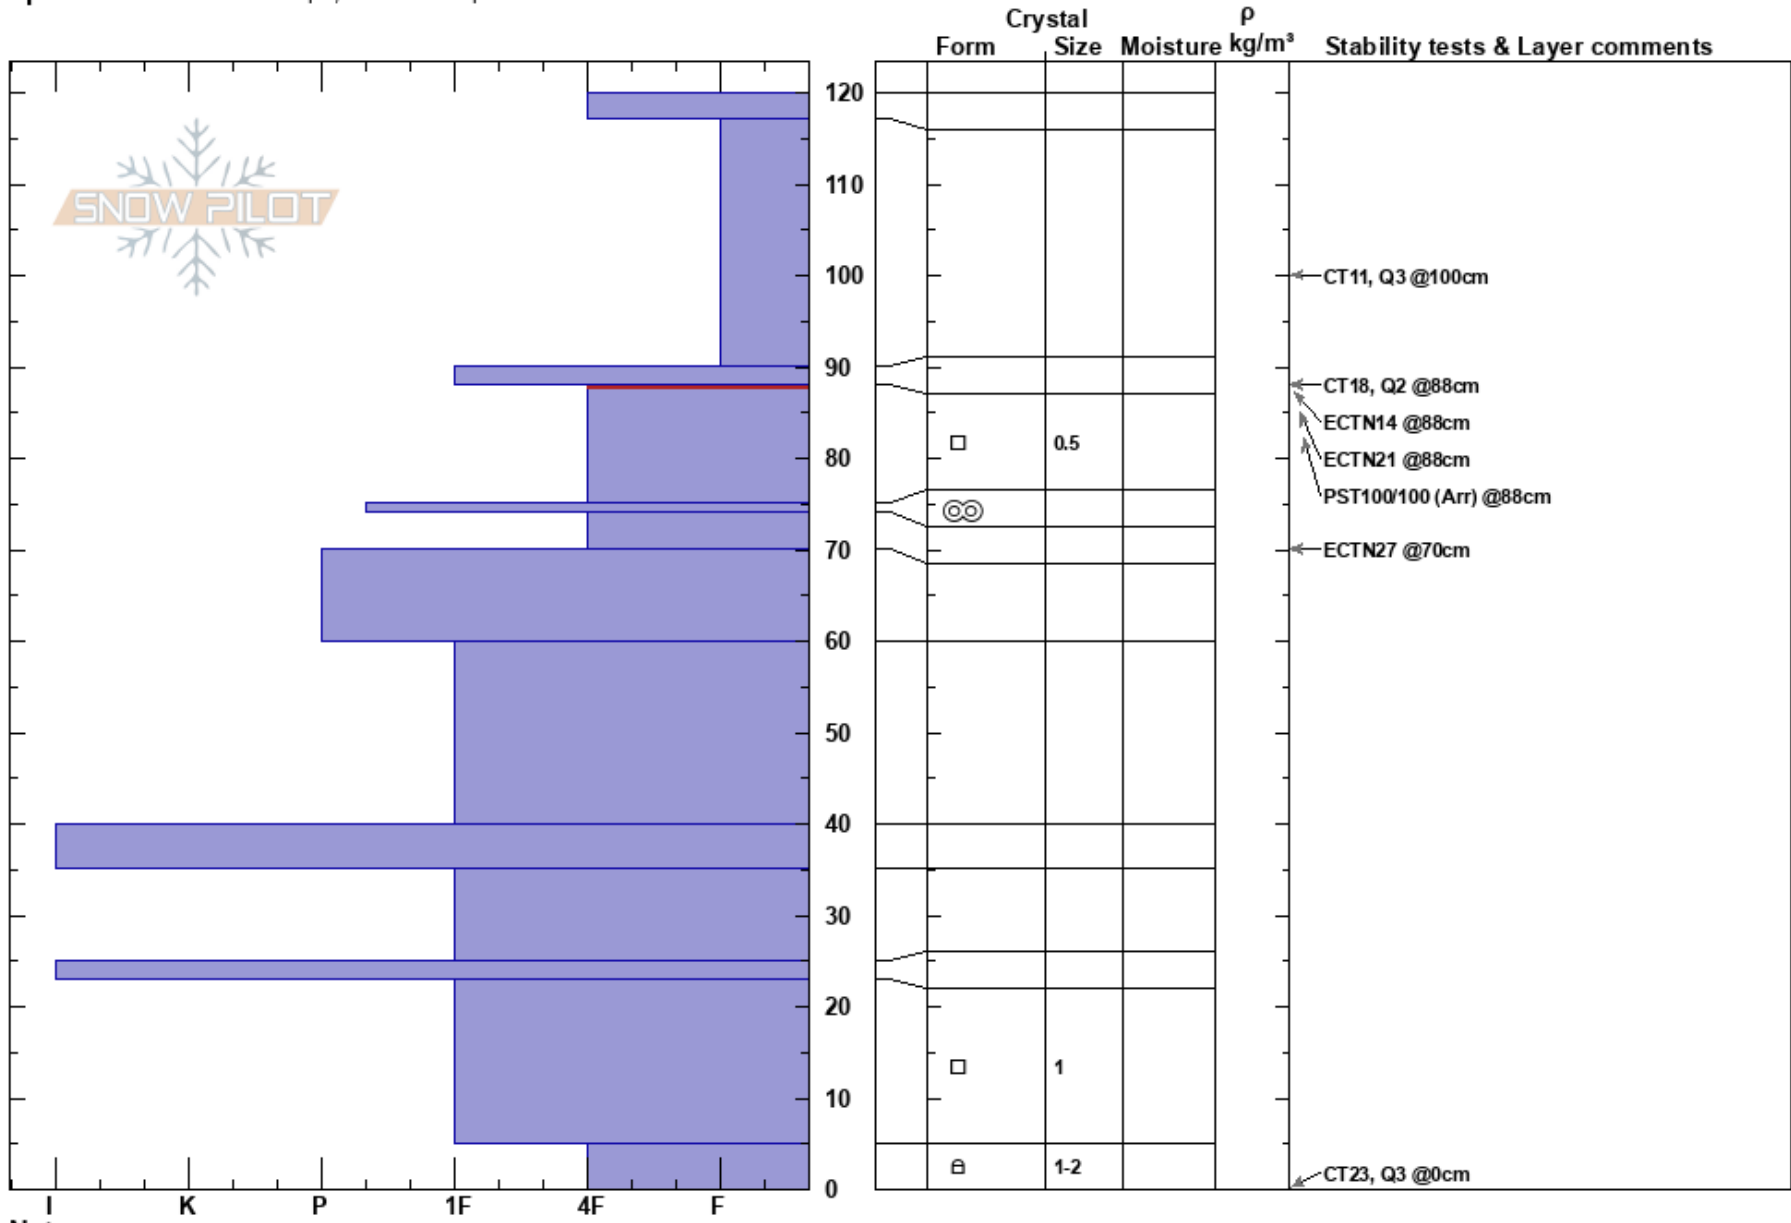

Middle Basin  
 Madison Range-N  
 MT  
 Elevation: 9320 ft  
 Aspect: 80°  
 Specifics: Ski tracks on slope; We skied slope

Alex Marienthal  
 12/08/2017 - 12:36pm  
 Co-ord: 45.33004N, -111.38216W  
 Slope Angle: 25°  
 Wind Loading: no

Stability: Good  
 Air Temperature:  
 Sky Cover: CLR  
 Precipitation: NO  
 Wind: W Calm

HS:120  
 Layer Notes:  
 88-75cm:Problematic layer

Notes: