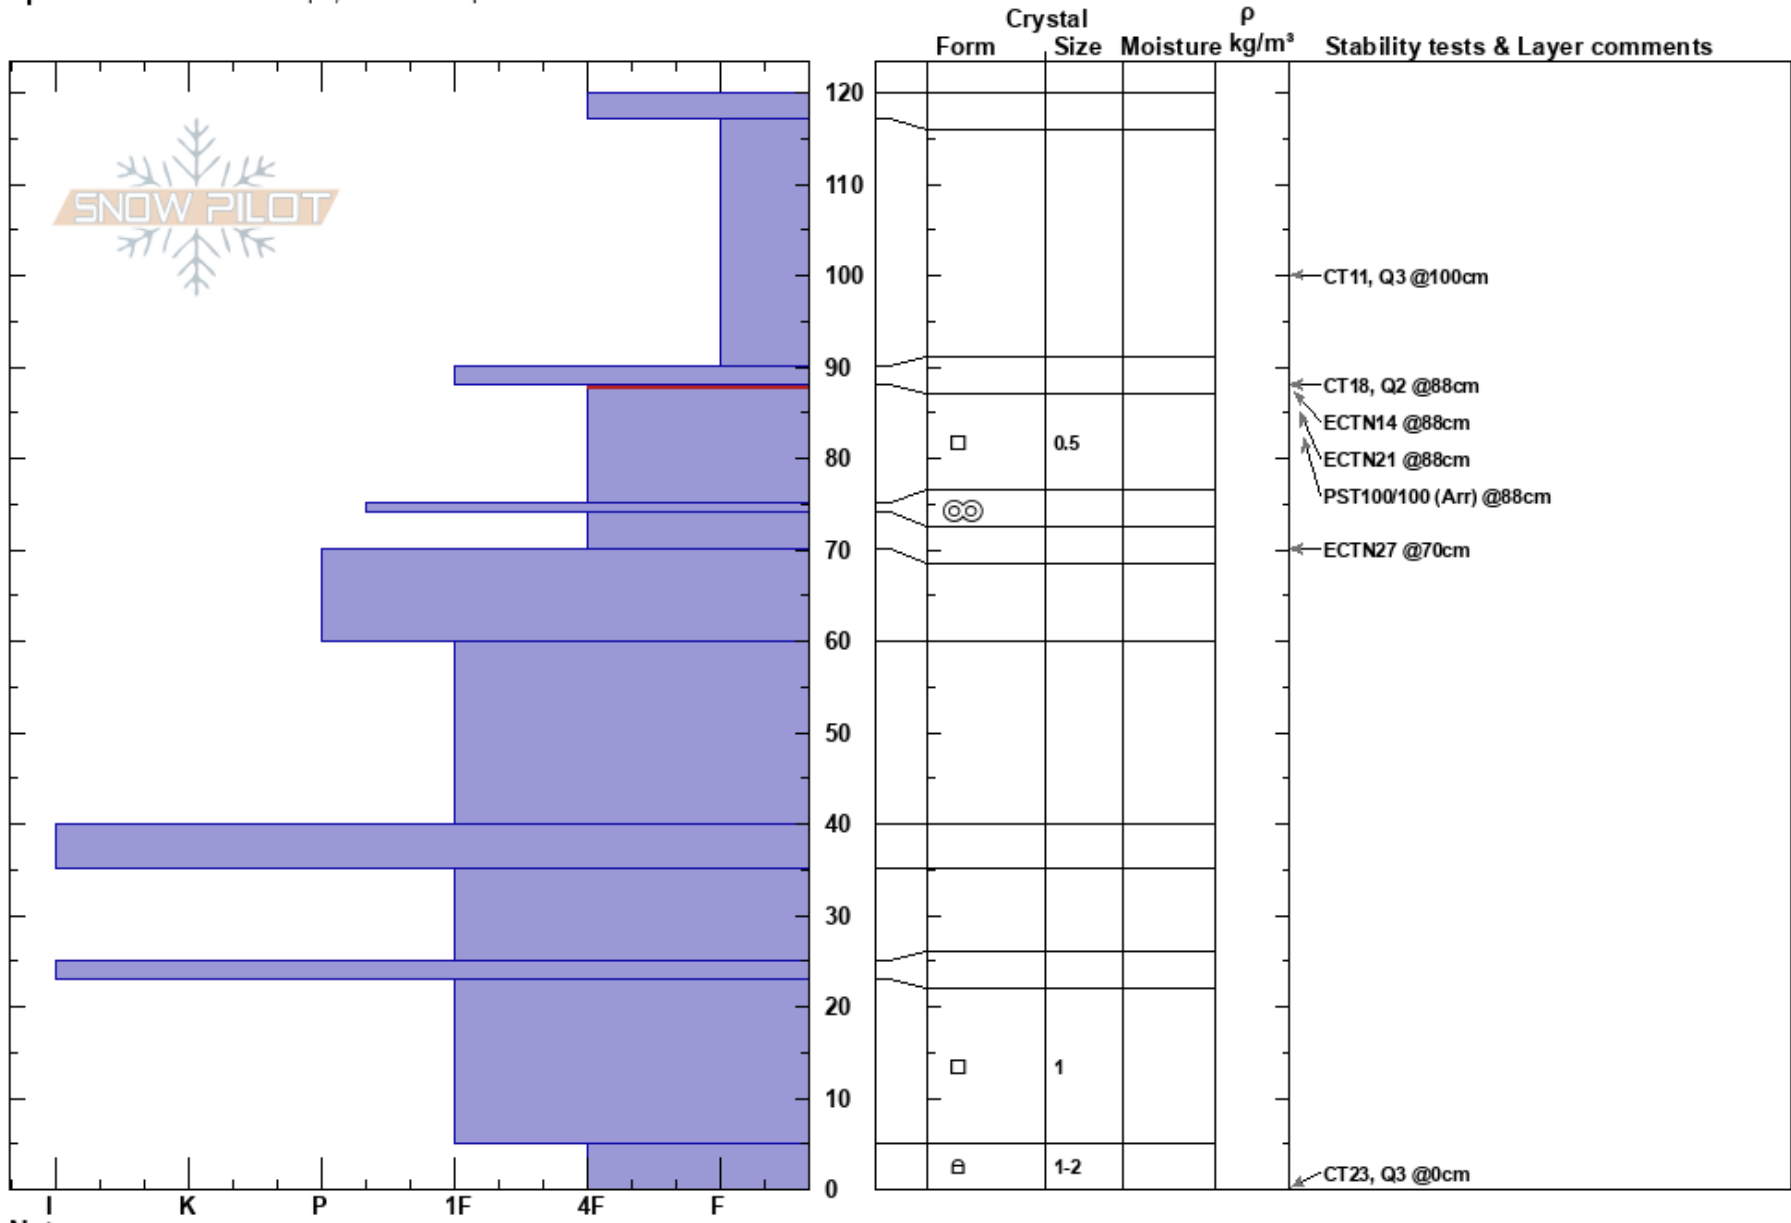

Middle Basin
 Madison Range-N
 MT
 Elevation: 9320 ft
 Aspect: 80°
 Specifics: Ski tracks on slope; We skied slope

Alex Marienthal
 12/08/2017 - 12:36pm
 Co-ord: 45.33004N, -111.38216W
 Slope Angle: 25°
 Wind Loading: no

Stability: Good
 Air Temperature:
 Sky Cover: CLR
 Precipitation: NO
 Wind: W Calm

HS:120
 Layer Notes:
 88-75cm:Problematic layer

Notes: