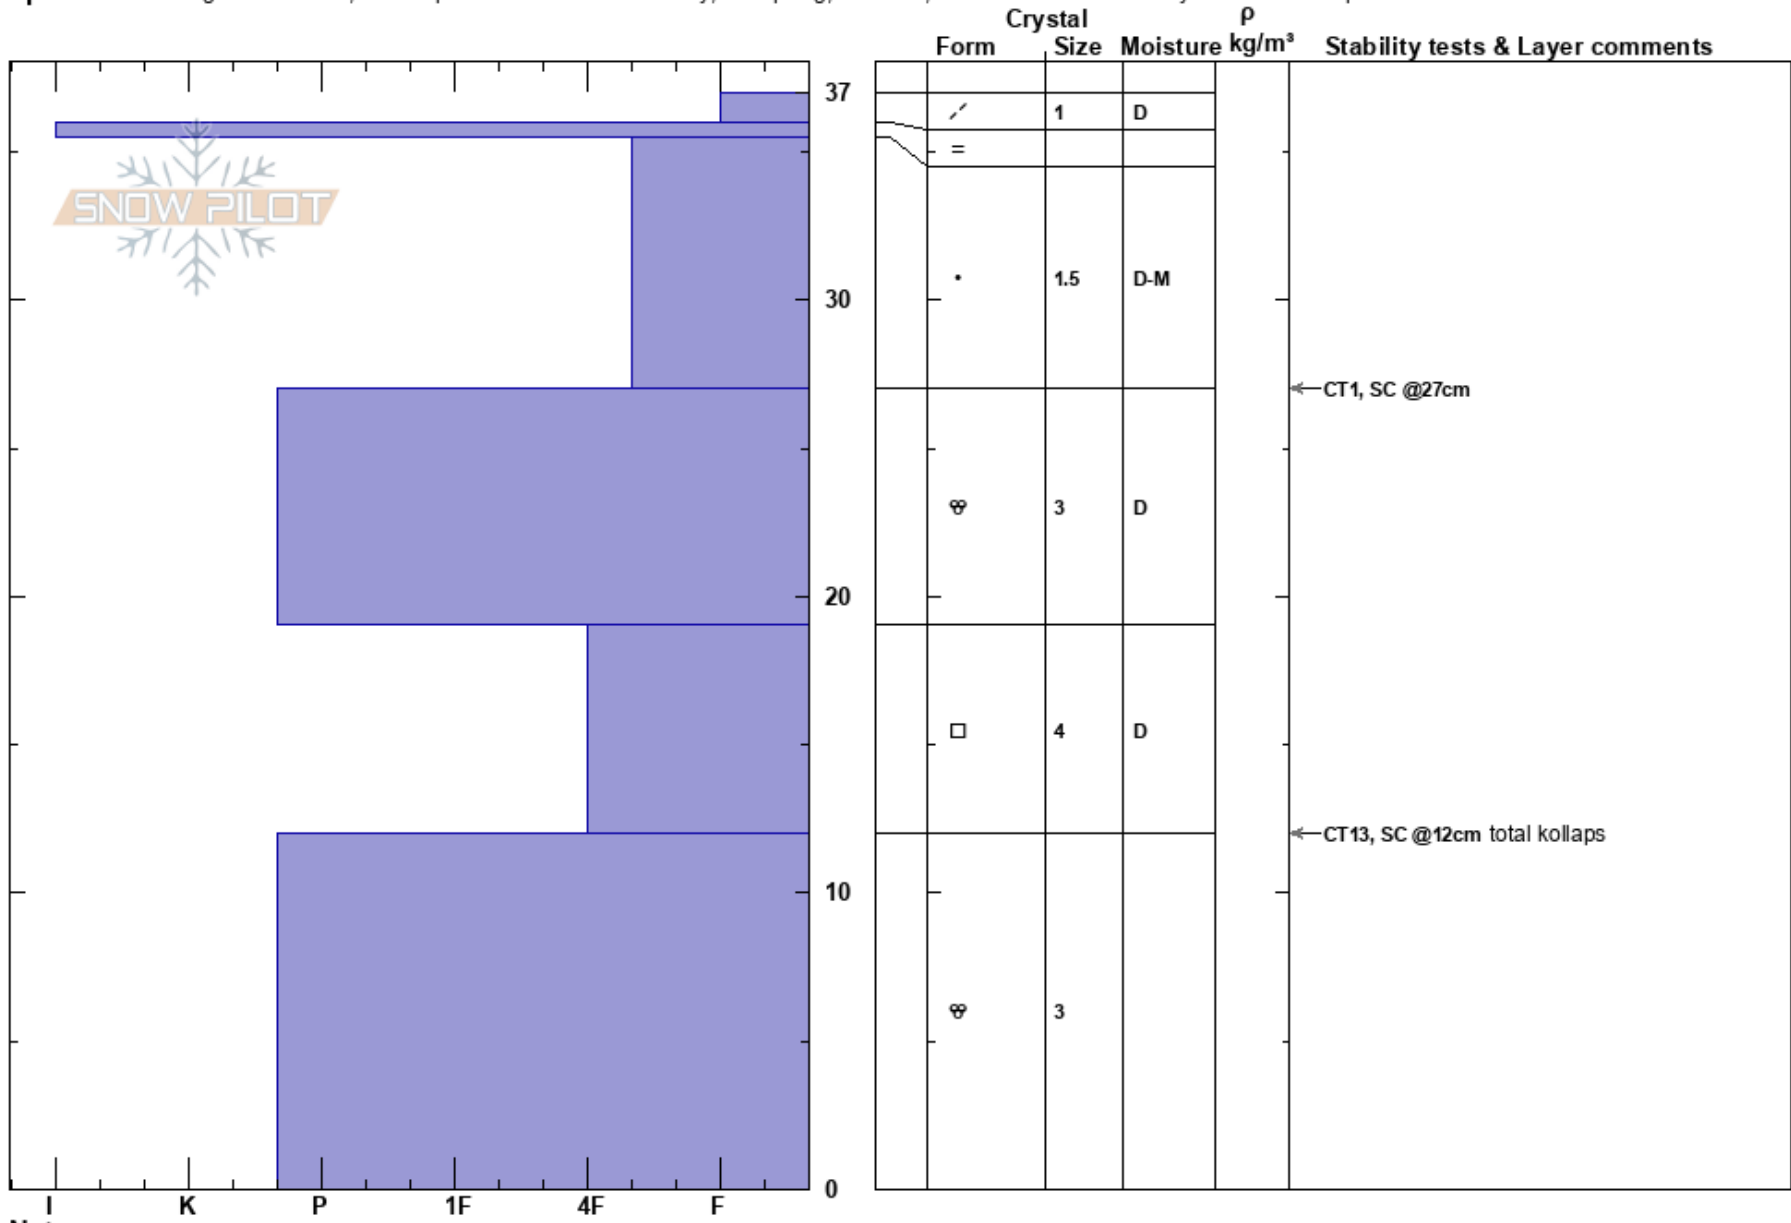

Väggen Stolpe 10
 Skistar Tandådalen/Hund
 Sweden
 Elevation: 800 m
 Aspect: E

Dennis Eriksson
 09/12/2017 - 11:30
 Co-ord: 61.16560N, 12.99605E
 Slope Angle: 35°
 Wind Loading: yes

Stability: Fair
 Air Temperature: -3°C
 Sky Cover: OVC
 Precipitation: S-1
 Wind: SW Light Breeze

HS:37
 PF:20
 19-12cm: Problematic layer

Specifics: Pit dug in a Ski Area; Pit is representative of backcountry; Collapsing, localized; Recent avalanche activity on different slopes

Notes: Inget temp med mig ut därav ingen temperaturkontroll