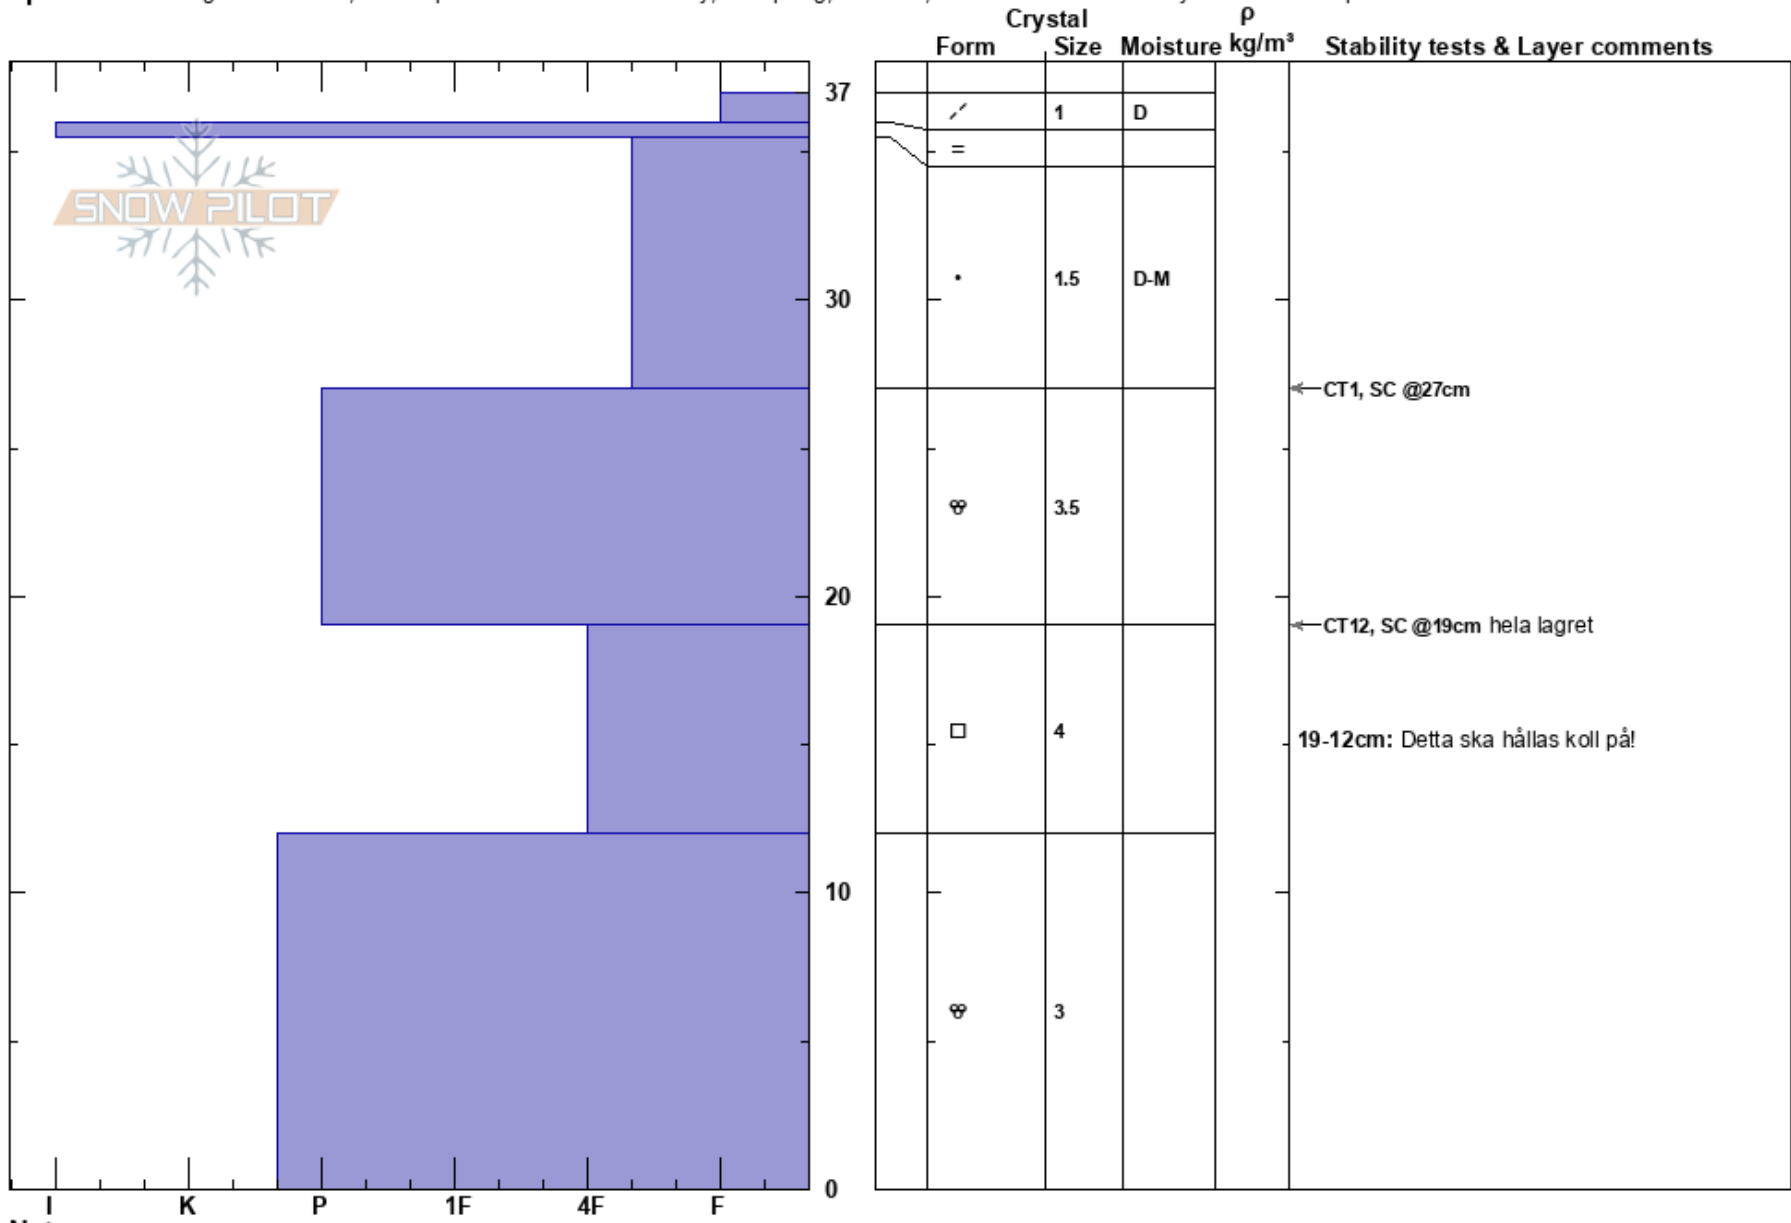

Väggen Stolpe 10
 Skistar Tandådalen/Hund
 Sweden
 Elevation: 800 m
 Aspect: E

Dennis Eriksson
 09/12/2017 - 11:30
 Co-ord: 61.16560N, 12.99605E
 Slope Angle: 35°
 Wind Loading: yes

Stability: Fair
 Air Temperature: -3°C
 Sky Cover: OVC
 Precipitation: S-1
 Wind: SW Light Breeze

HS:37
 PF:20
 Layer Notes:
 19-12cm: Detta ska hållas koll på!
 19-12cm: Problematic layer

Specifics: Pit dug in a Ski Area; Pit is representative of backcountry; Collapsing, localized; Recent avalanche activity on different slopes