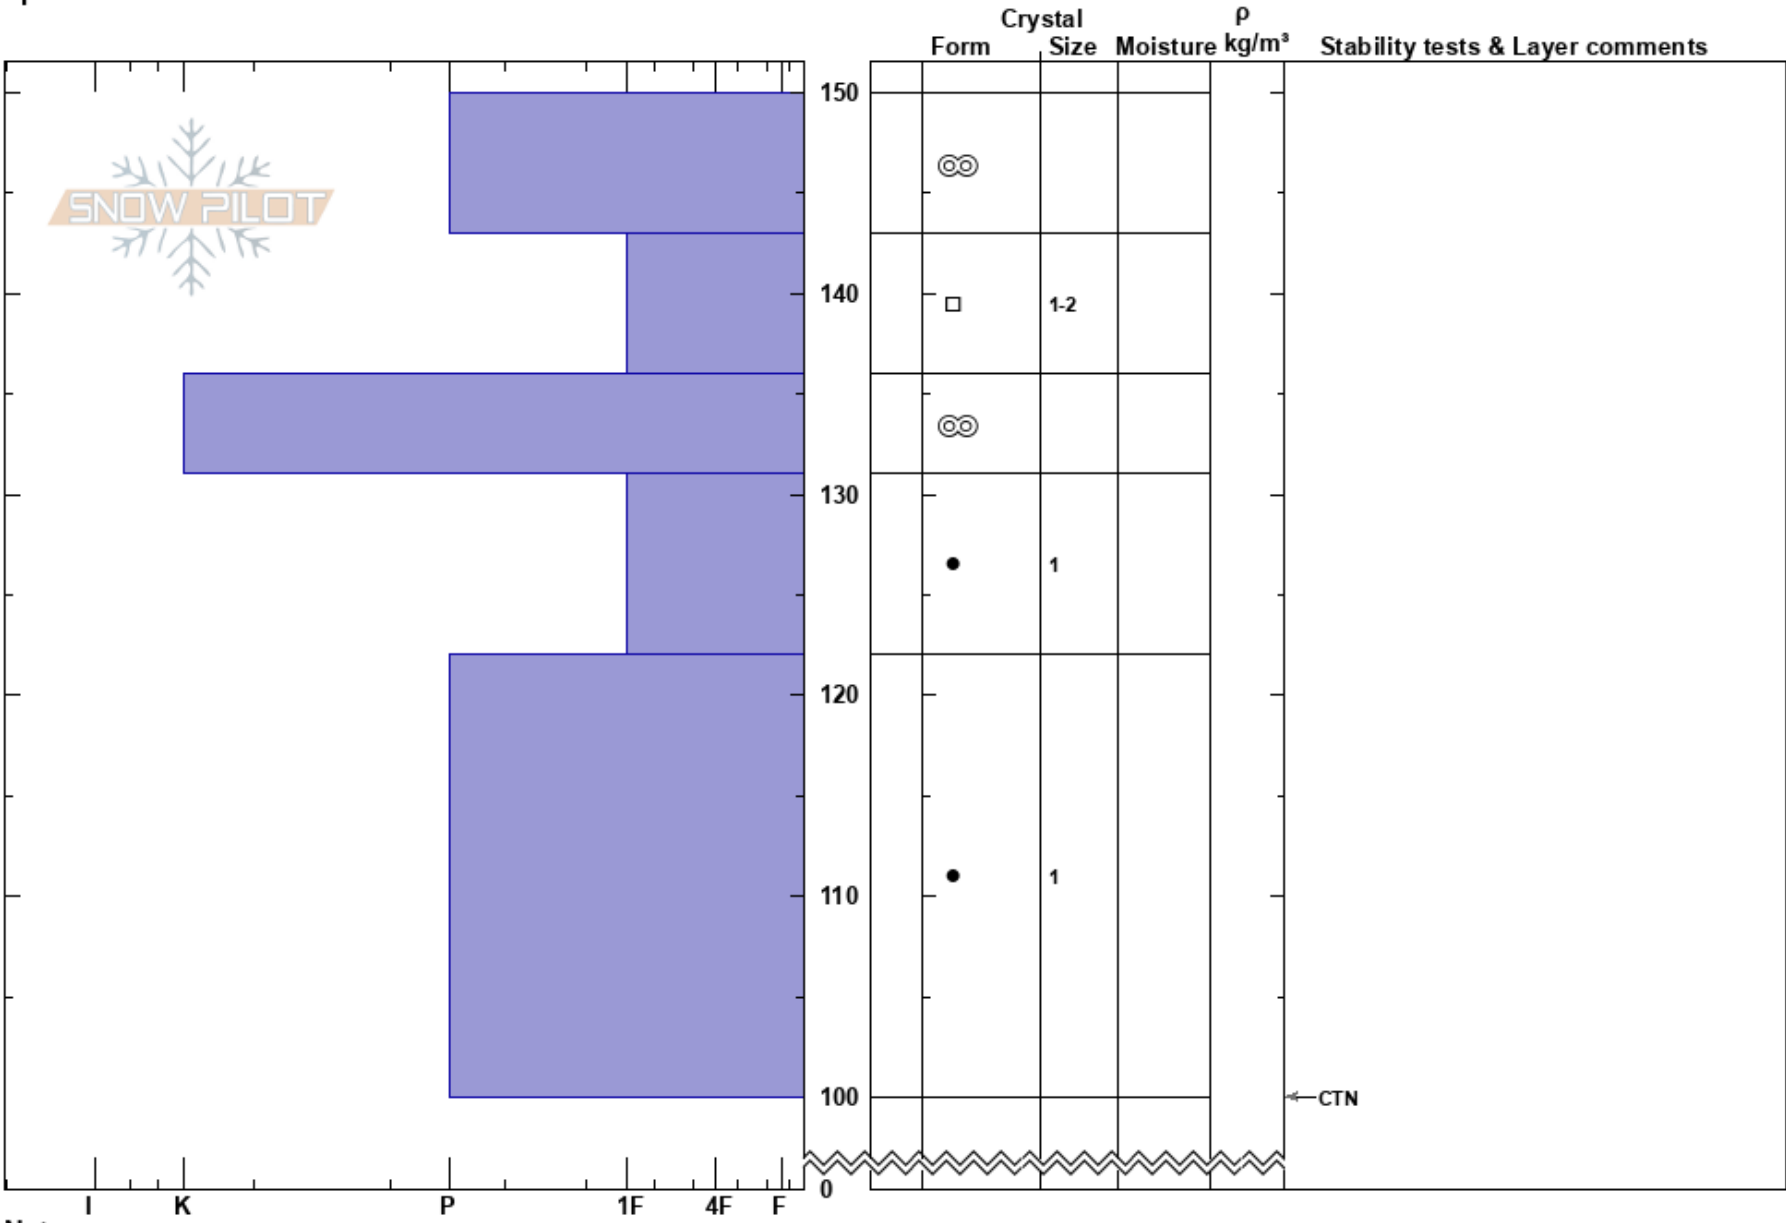

cornice ridge kpass
 Kootenay Pass
 BC
Elevation: 1955 m
Aspect: S
Specifics:

Conner Bom
 24/02/2022 - 12:00
Co-ord:
Slope Angle: 35°
Wind Loading:

Stability:
Air Temperature: -10°C
Sky Cover: CLR
Precipitation: NO
Wind: SW Light Breeze

HS:150

Layer Notes:

Notes: