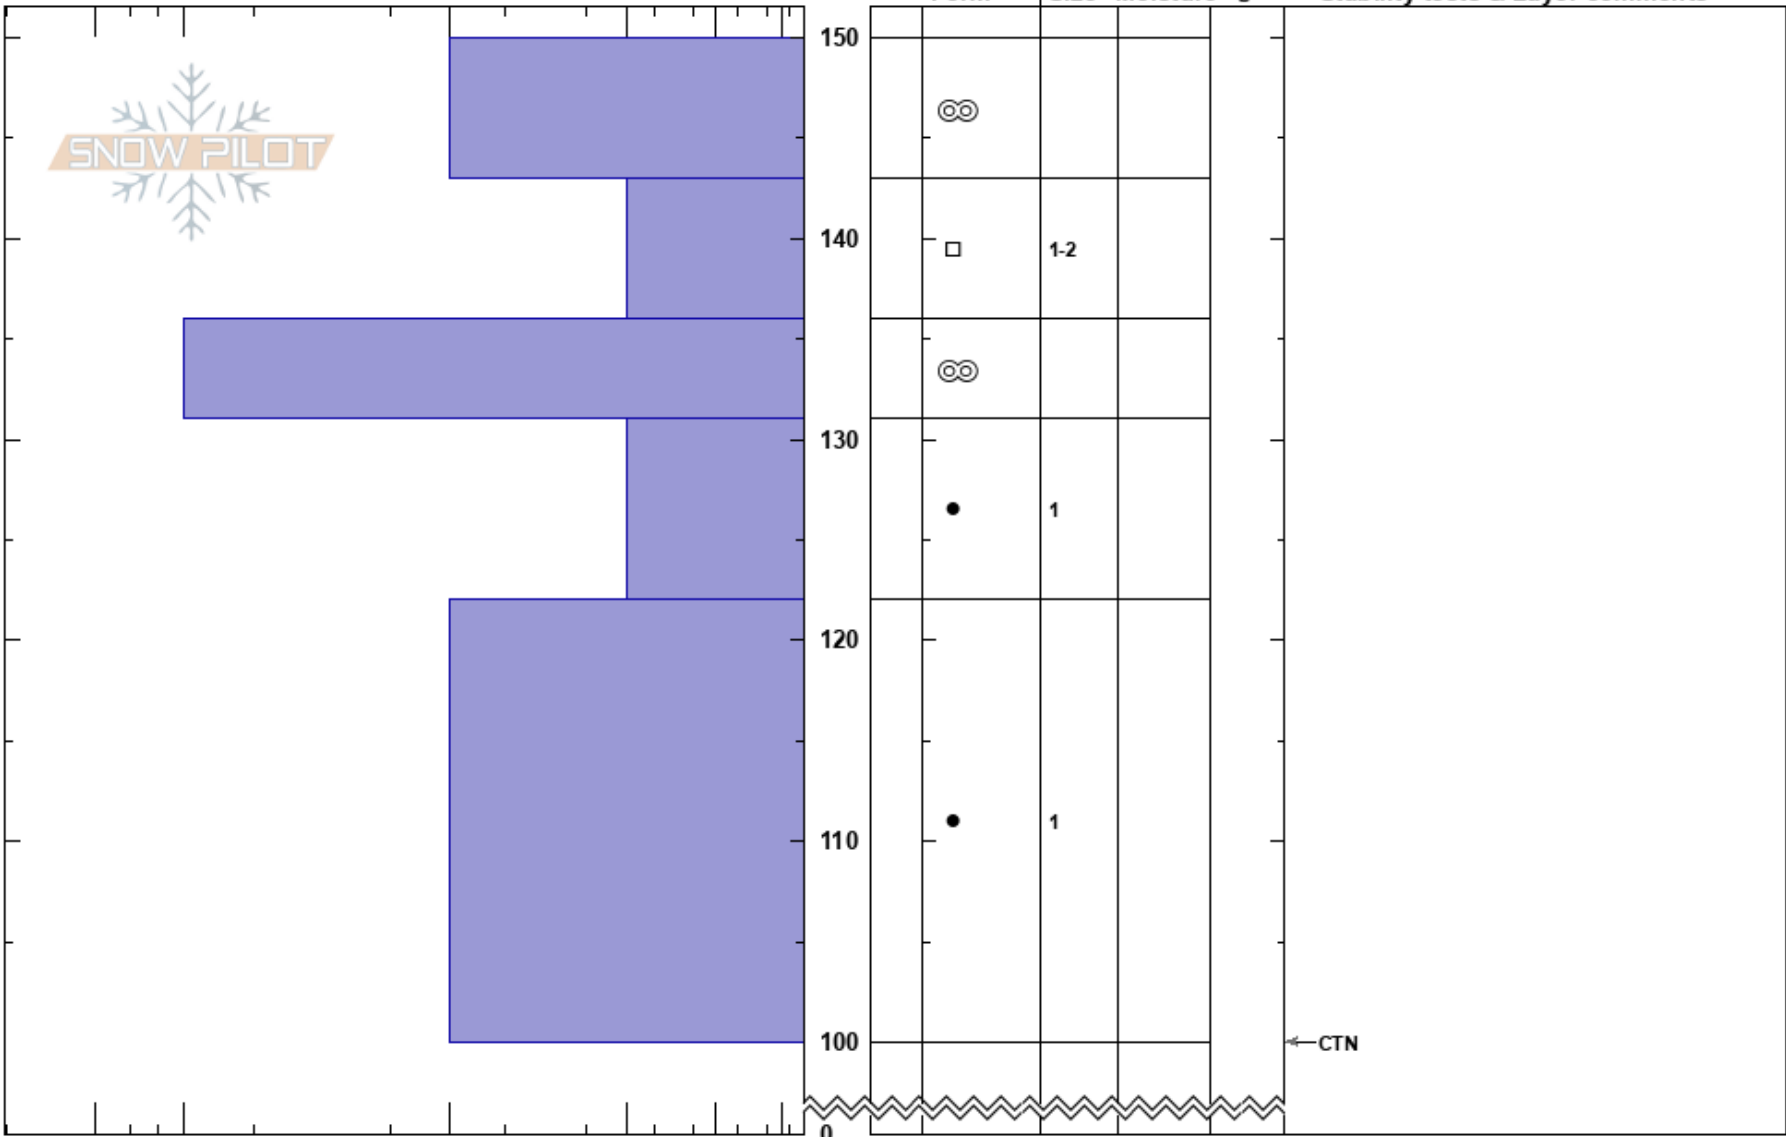

cornice ridge kpass  
 Kootenay Pass  
 BC  
**Elevation:** 1955 m  
**Aspect:** S  
**Specifics:**

Conner Bom  
 24/02/2022 - 12:00  
**Co-ord:**  
**Slope Angle:** 35°  
**Wind Loading:**

**Stability:** **HS:**150 **Layer Notes:**  
**Air Temperature:** -10°C **PF:**5  
**Sky Cover:** CLR  
**Precipitation:** NO  
**Wind:** SW Light Breeze