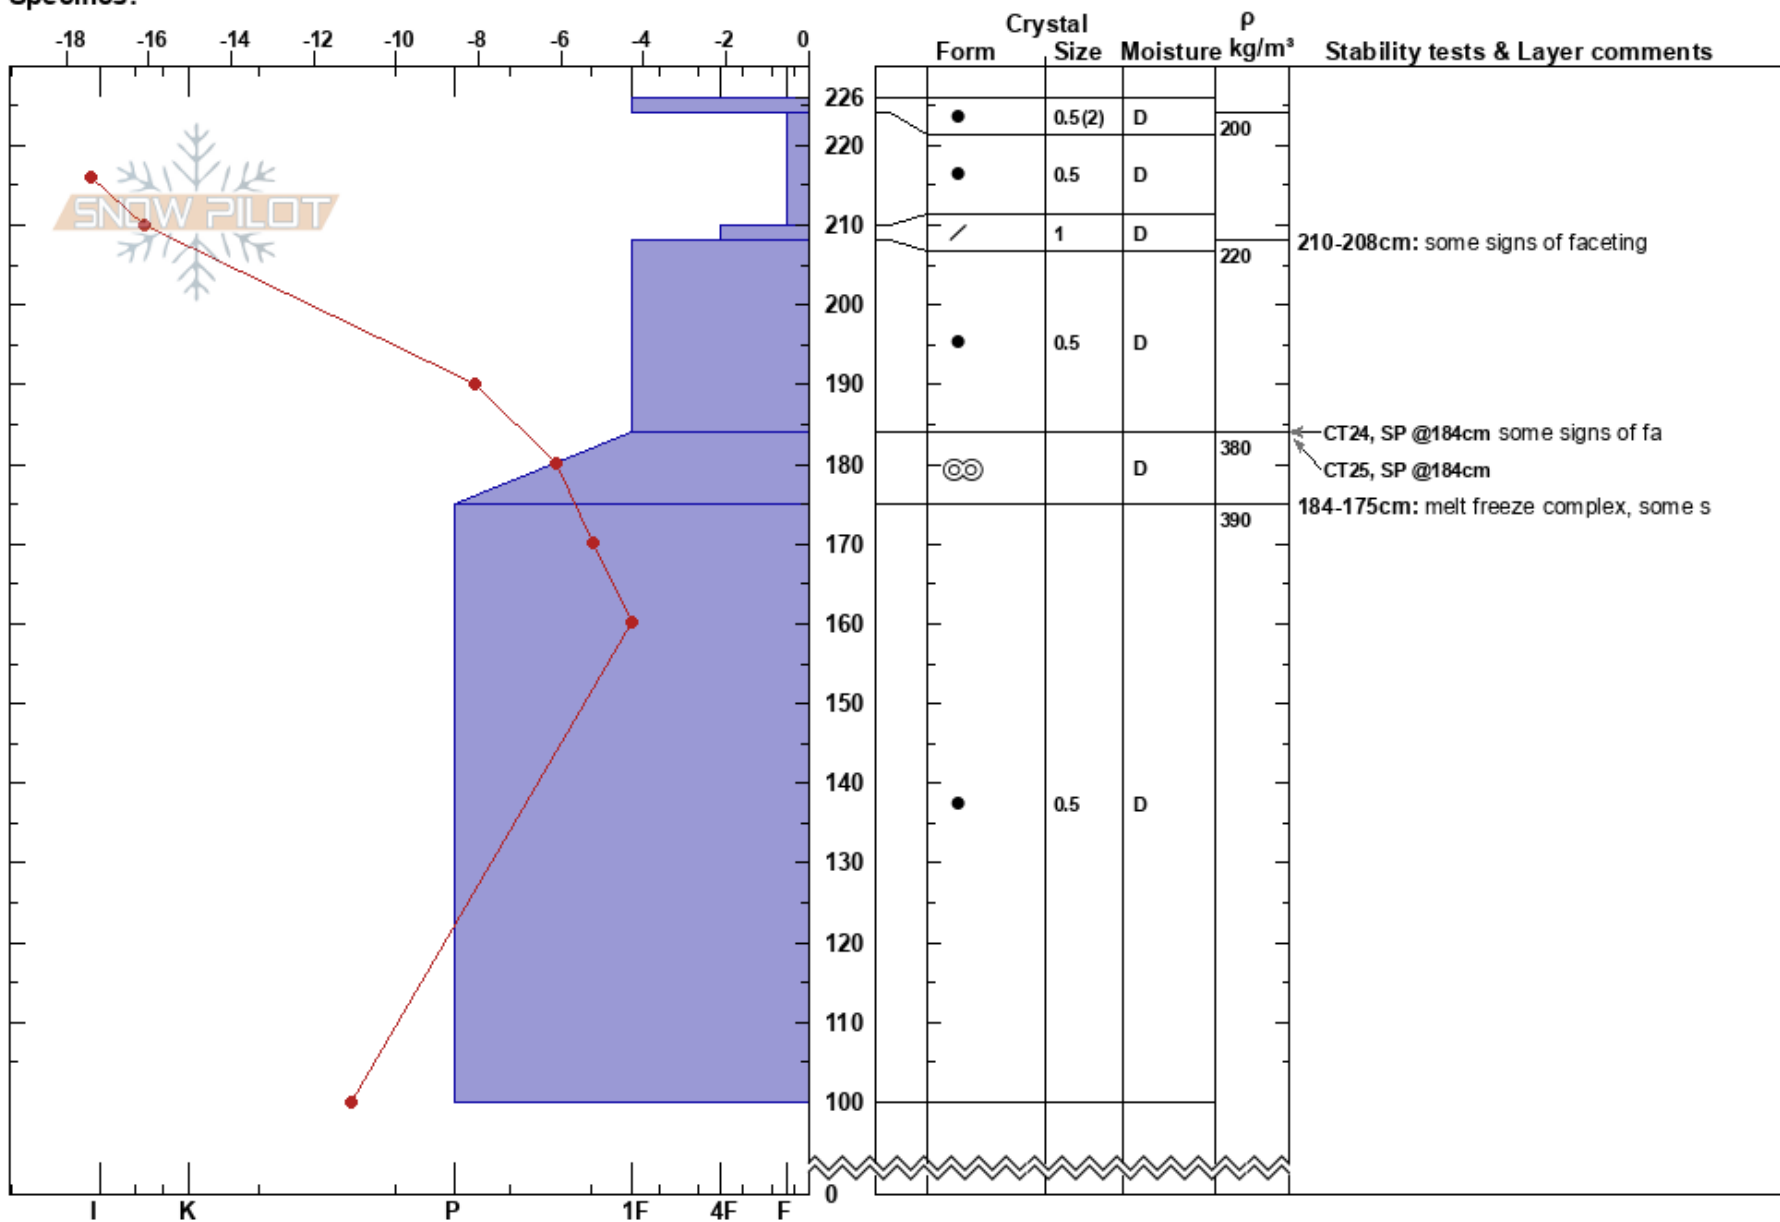

sugar bowl glades
 Kootenay Pass
 BC
 Elevation: 1940 m
 Aspect: NW
 Specifics:

Conner Bom
 23/02/2022 - 11:57
 Co-ord:
 Slope Angle: 0°
 Wind Loading:

Stability:
 Air Temperature: -22°C
 Sky Cover: CLR
 Precipitation: NO
 Wind: Calm

HS:226
 PF:20
 210-208cm: some signs of faceting
 184-175cm: melt freeze complex, some s

Notes: Did not observe below 100,