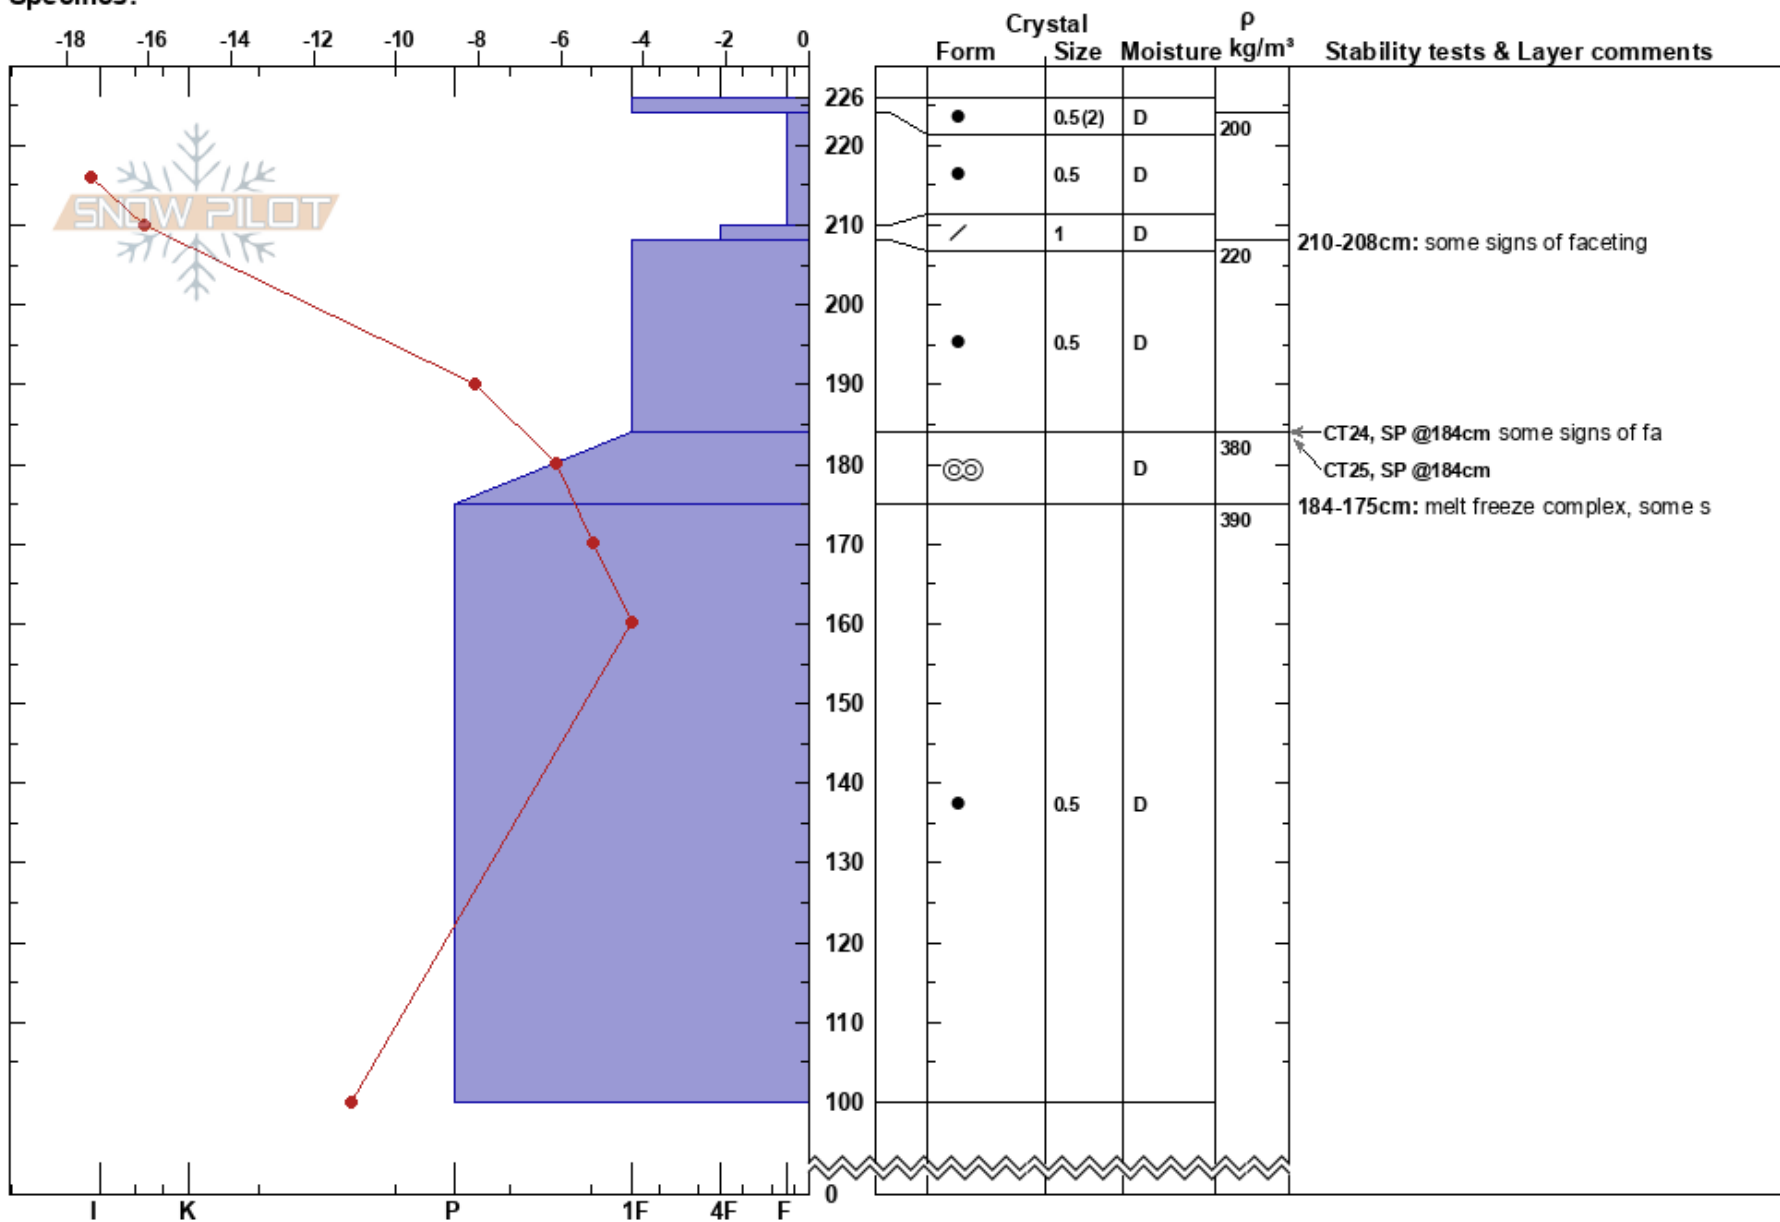

sugar bowl glades  
 Kootenay Pass  
 BC  
 Elevation: 1940 m  
 Aspect: NW  
 Specifics:

Conner Bom  
 23/02/2022 - 11:57  
 Co-ord:  
 Slope Angle: 0°  
 Wind Loading:

Stability:  
 Air Temperature: -22°C  
 Sky Cover: CLR  
 Precipitation: NO  
 Wind: Calm

HS:226  
 PF:20  
 210-208cm: some signs of faceting  
 184-175cm: melt freeze complex, some s

Notes: Did not observe below 100,