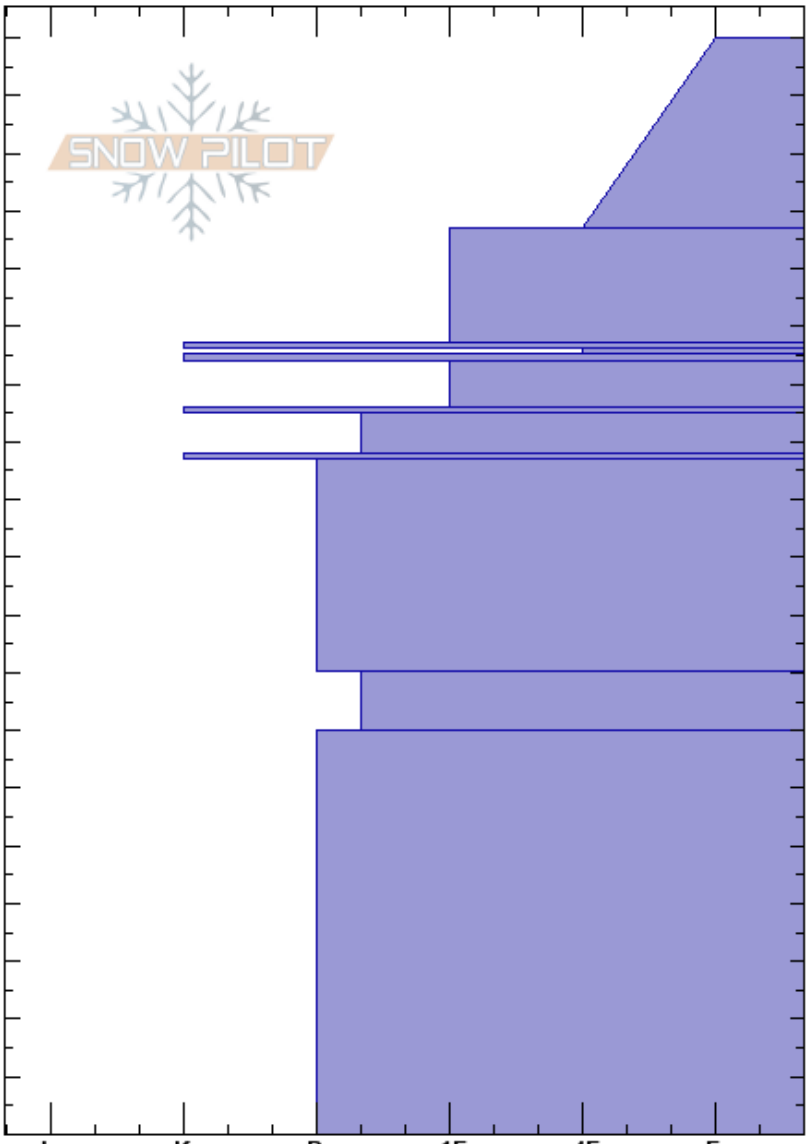

BirthdayBowl
Selkirks
BC
Elevation: 2450 m
Aspect: 180°
Specifics:

Scott Thumlert
08/12/2017 - 10:00
Co-ord: 11U 423107W 5728209N
Slope Angle: 30°
Wind Loading:

Stability:
Air Temperature:
Sky Cover:
Precipitation:
Wind:

HS:190
PS: 20 136-135cm:Problematic layer

Layer Notes:

Depth (cm)	Crystal		Moisture	ρ kg/m³	Stability tests & Layer comments
	Form	Size			
190					
180					
170			D		
160					
150			D		
145	■				
140	□		D		
135	■		D		← CT23, SC @134cm x2
130			D		
125	■				
120			D		
110					
100					
90					
80					← CT27, SP @80cm
75	⊙⊙				
70					
60					
50					
40					
30					
20					
10					
0					

Notes: