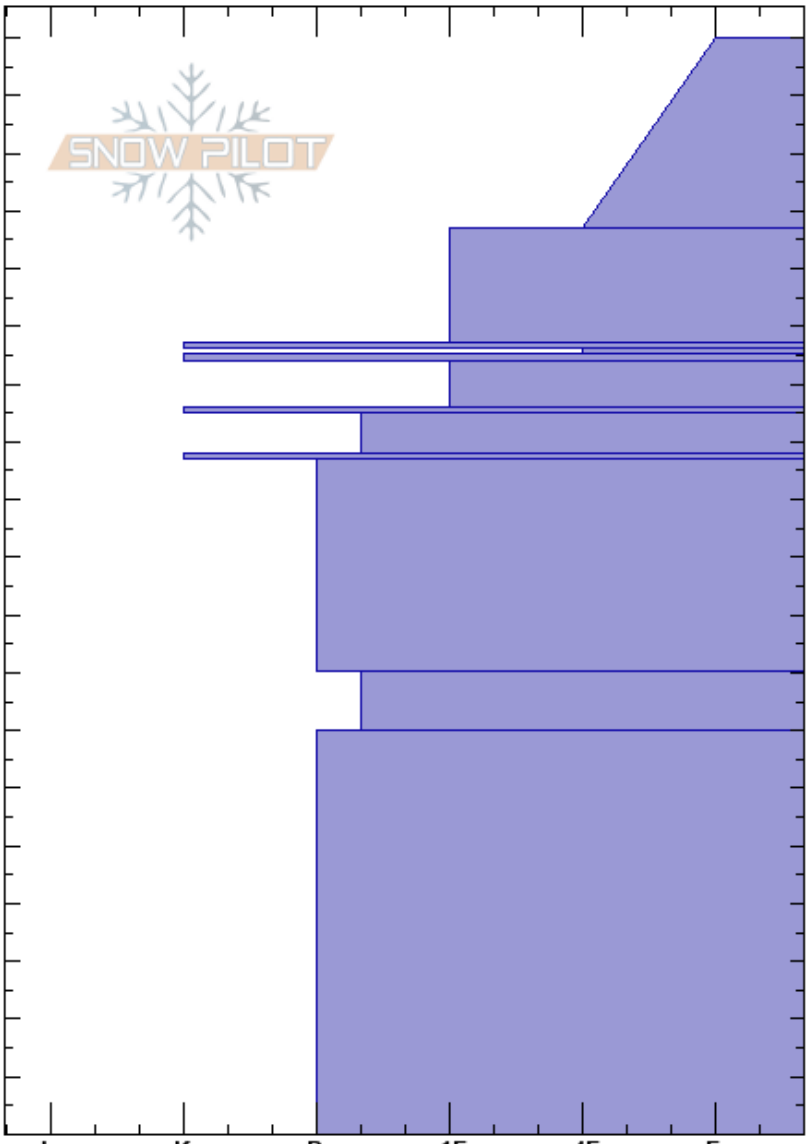

BirthdayBowl  
 Selkirks  
 BC  
 Elevation: 2450 m  
 Aspect: 180°  
 Specifics:

Scott Thumlert  
 08/12/2017 - 10:00  
 Co-ord: 11U 423107W 5728209N  
 Slope Angle: 30°  
 Wind Loading:

Stability:  
 Air Temperature:  
 Sky Cover:  
 Precipitation:  
 Wind:

HS:190  
 PS: 20 136-135cm:Problematic layer

Layer Notes:

Depth (cm)	Crystal		Moisture	$\rho$ kg/m <sup>3</sup>	Stability tests & Layer comments
	Form	Size			
190					
180					
170			D		
160					
150			D		
145	■				
140	□		D		
135	■		D		← CT23, SC @134cm x2
130			D		
125	■				
120			D		
110					
100					
90					
80					← CT27, SP @80cm
75	⊙⊙				
70					
60					
50					
40					
30					
20					
10					
0					