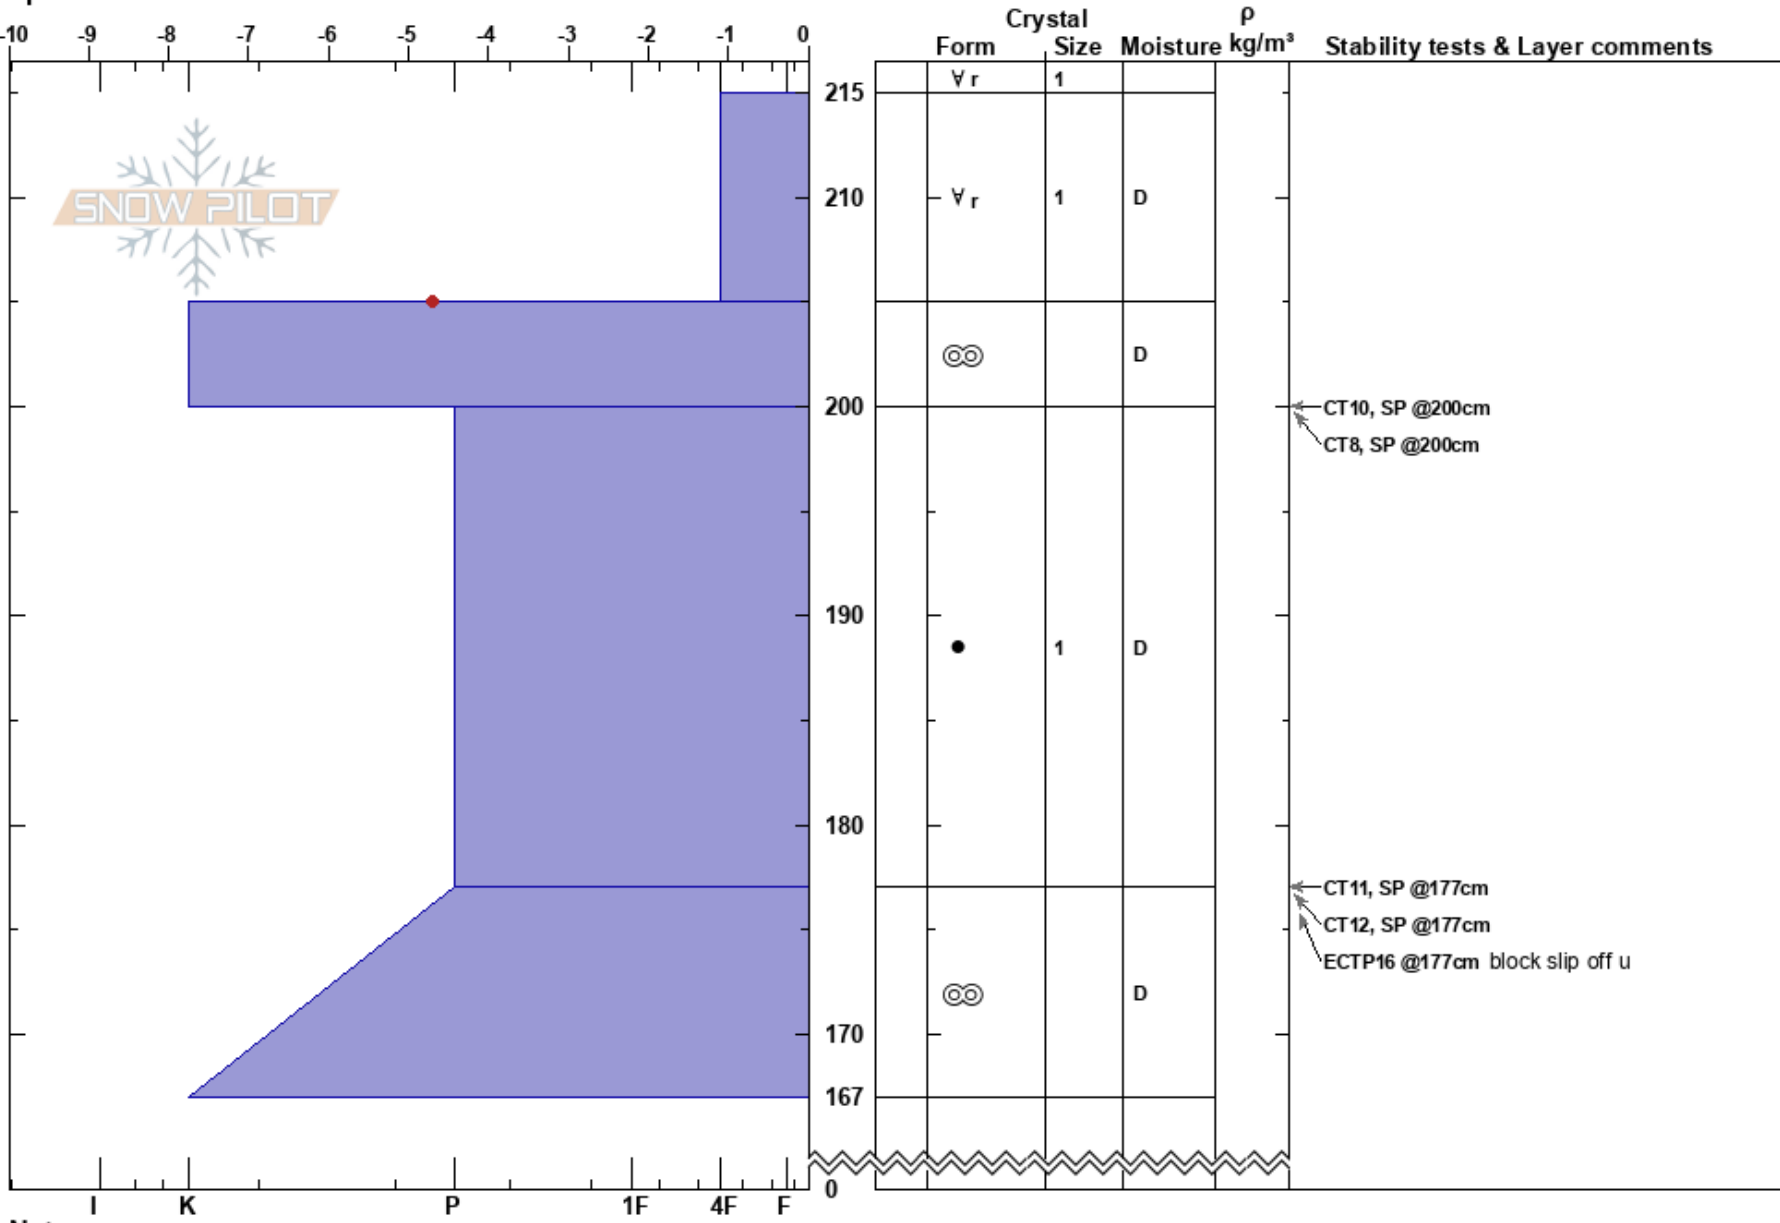

Cornice ridge  
 Kootenay Pass  
 BC  
 Elevation: 1979 m  
 Aspect: E  
 Specifics:

Conner Bom  
 19/02/2022 - 12:00  
 Co-ord:  
 Slope Angle: 35°  
 Wind Loading:

Stability:  
 Air Temperature: -6°C  
 Sky Cover: X  
 Precipitation: S-1  
 Wind: SW Light Breeze

HS:215  
 Layer Notes:  
 177-167cm: Problematic layer

Notes: