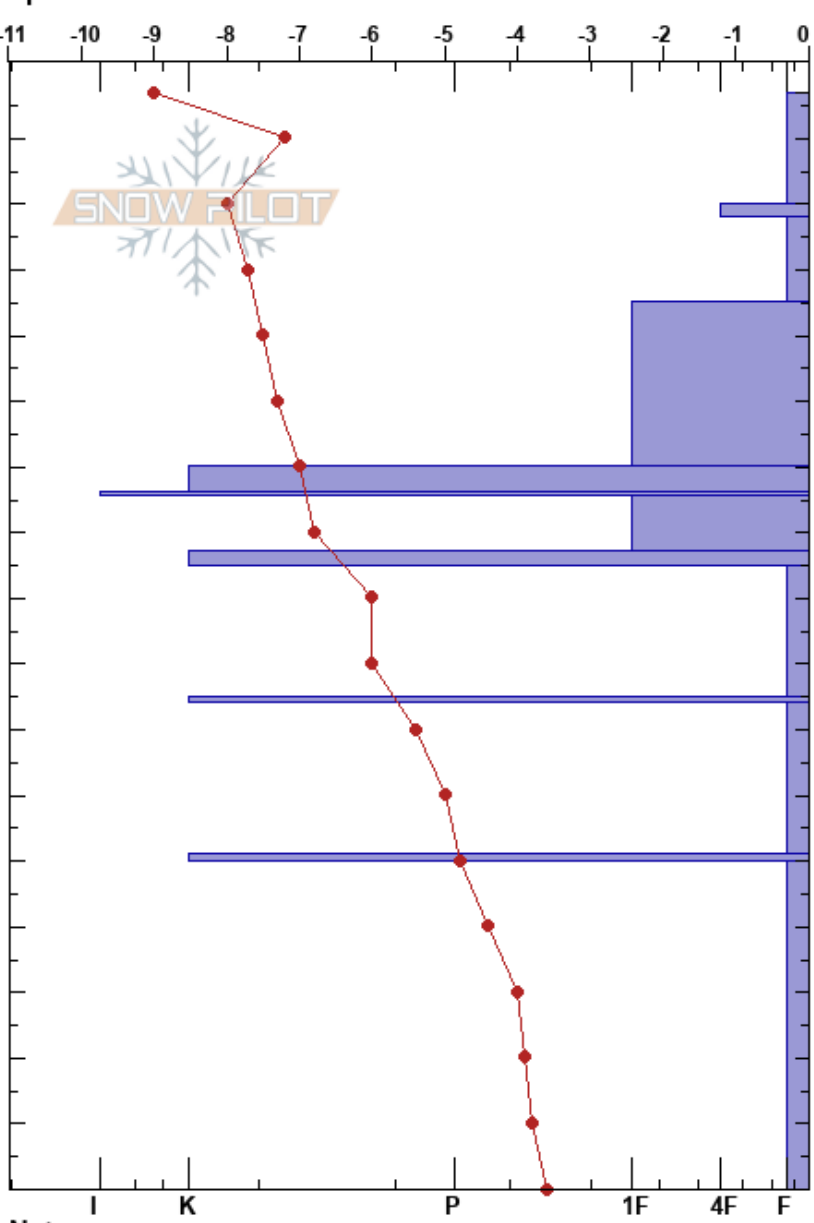

230 south
 Khibiny mountains
 Russia
Elevation: 720 m
Aspect: SW
Specifics:

Vadim Vatof
 22/02/2022 - 14:00
Co-ord: 67.64408N, 33.69155E
Slope Angle: 45°
Wind Loading:

Stability:
Air Temperature:
Sky Cover:
Precipitation: NO
Wind:

HS:167
PF:22
Layer Notes:

Height (cm)	Crystal		ρ kg/m ³	Stability tests & Layer comments
	Form	Size		
167				
160	* (/)	2	D	
150	/	0.5-1	D	
140	/	0.5-1	D	
130				
120	●	0.5-1	D	
110	■			
100	●	0.5-1	D	
90	■			
80	^	1-1.5		← CT18, SC @80cm
70	■			
60	^	2-3		
50	■			
40				
30				
20	^	2-3		
10				
0				