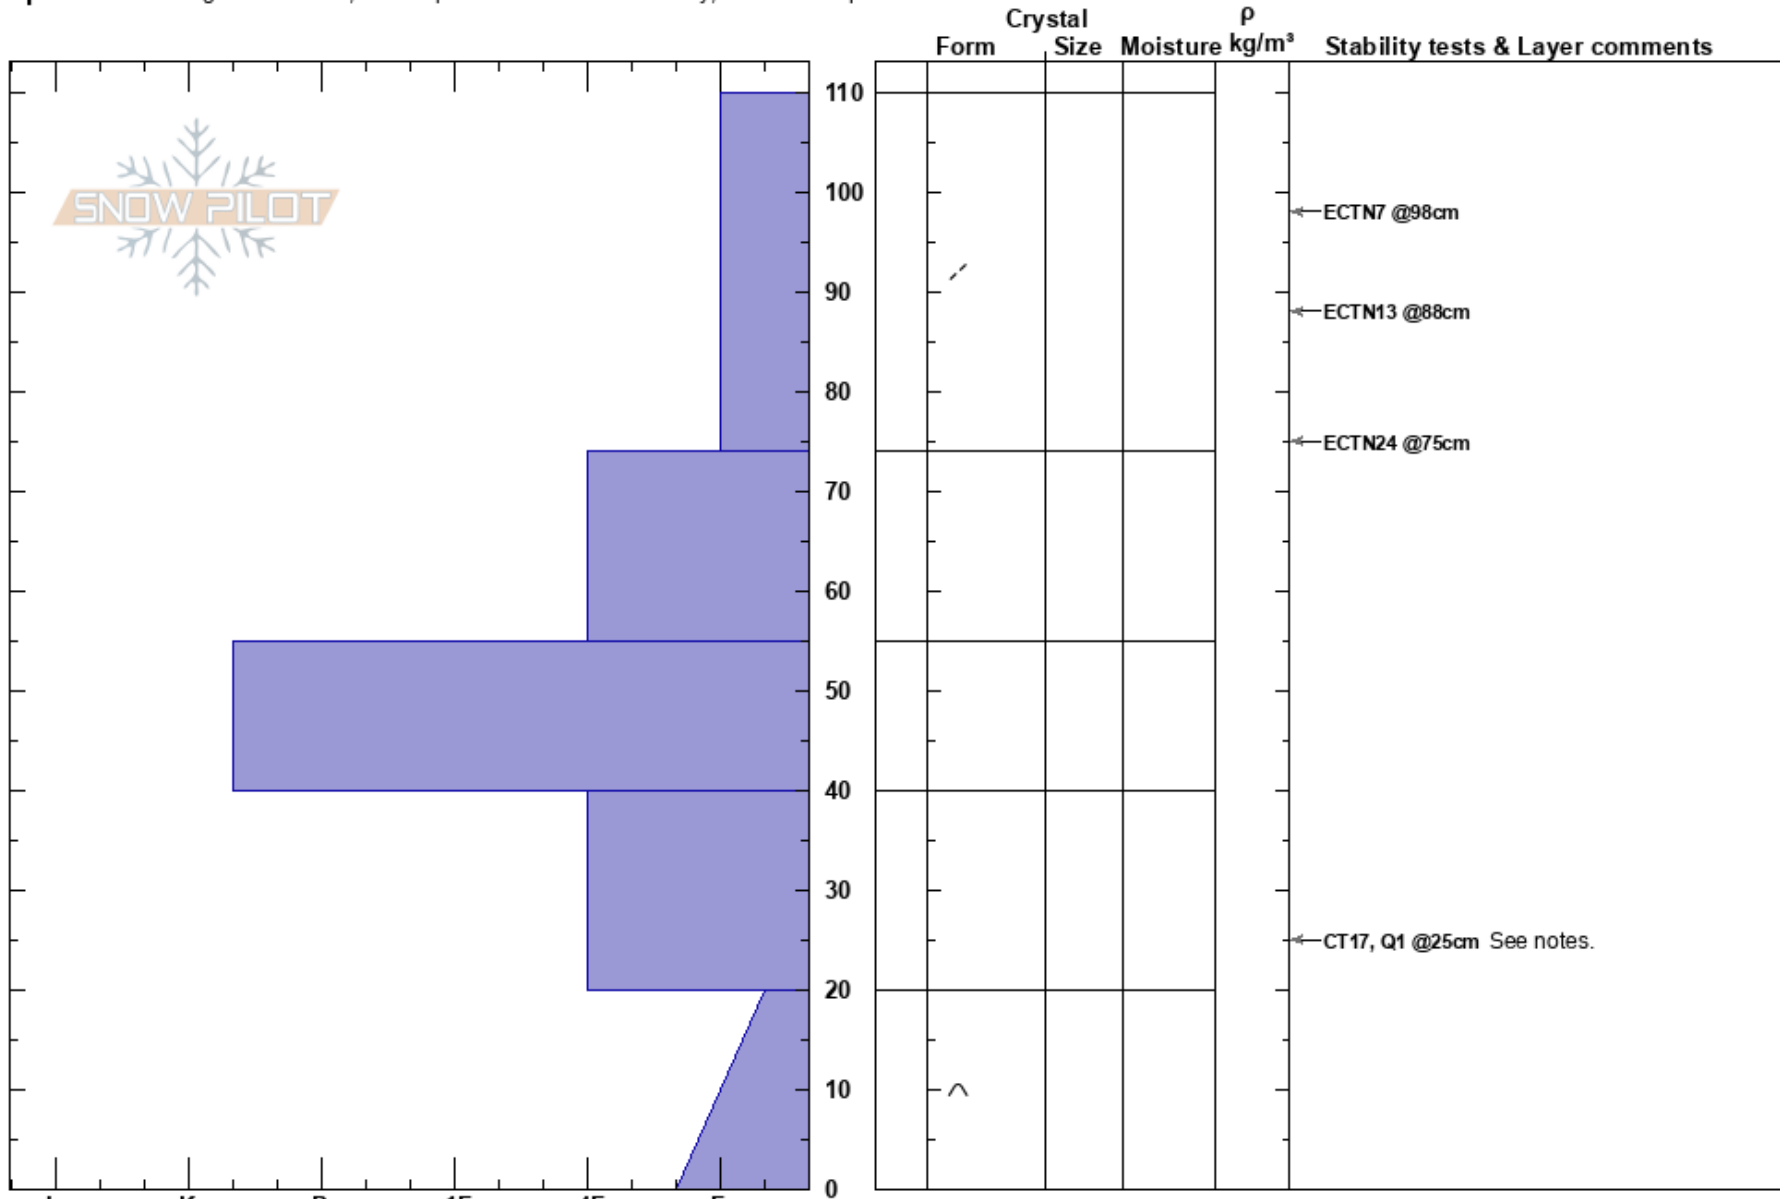

Near Upper Cat Track  
 Kachina Peaks  
 AZ  
 Elevation: 11600 ft  
 Aspect: 294°  
 Specifics: Pit dug in a Ski Area; Pit is representative of backcountry; We skied slope

Troy Marino  
 02/27/2022 - 12:00pm  
 Co-ord: 35.32694N, -111.68391W  
 Slope Angle: 26°  
 Wind Loading:

Stability:  
 Air Temperature:  
 Sky Cover: SCT  
 Precipitation: NO  
 Wind: Calm

HS:110  
 PF:28  
 Layer Notes:

Notes: CT17 Q1 @25cm: Sudden Collapse on Facets around a boulder. Could not reproduce results with a second CT on other half of the boulder.