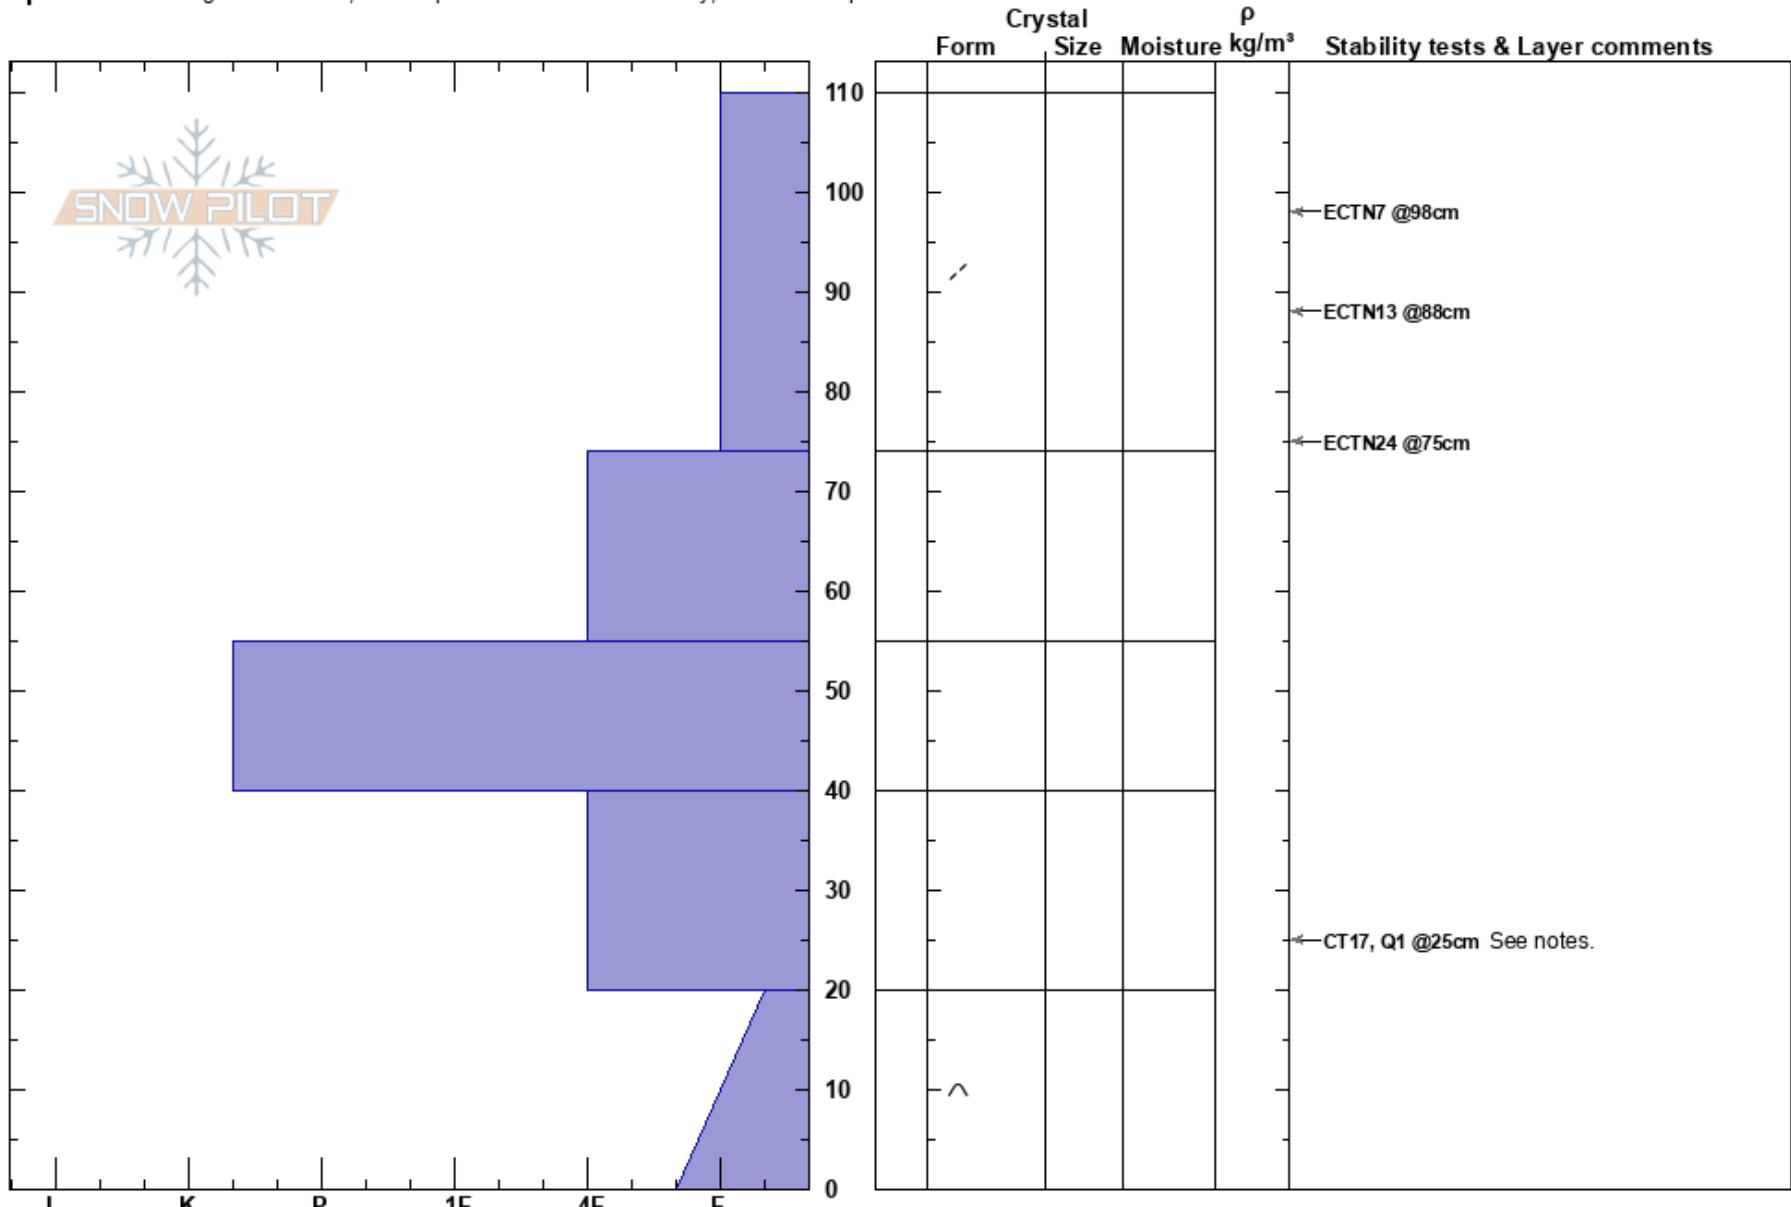

Near Upper Cat Track  
 Kachina Peaks  
 AZ  
**Elevation:** 11600 ft  
**Aspect:** 294°  
**Specifics:** Pit dug in a Ski Area; Pit is representative of backcountry; We skied slope

Troy Marino  
 02/27/2022 - 12:00pm  
**Co-ord:** 35.32694N, -111.68391W  
**Slope Angle:** 26°  
**Wind Loading:**

**Stability:**  
**Air Temperature:**  
**Sky Cover:** SCT  
**Precipitation:** NO  
**Wind:** Calm

**HS:**110  
**PF:**28  
**Layer Notes:**

**Notes:** CT17 Q1 @25cm: Sudden Collapse on Facets around a boulder. Could not reproduce results with a second CT on other half of the boulder.