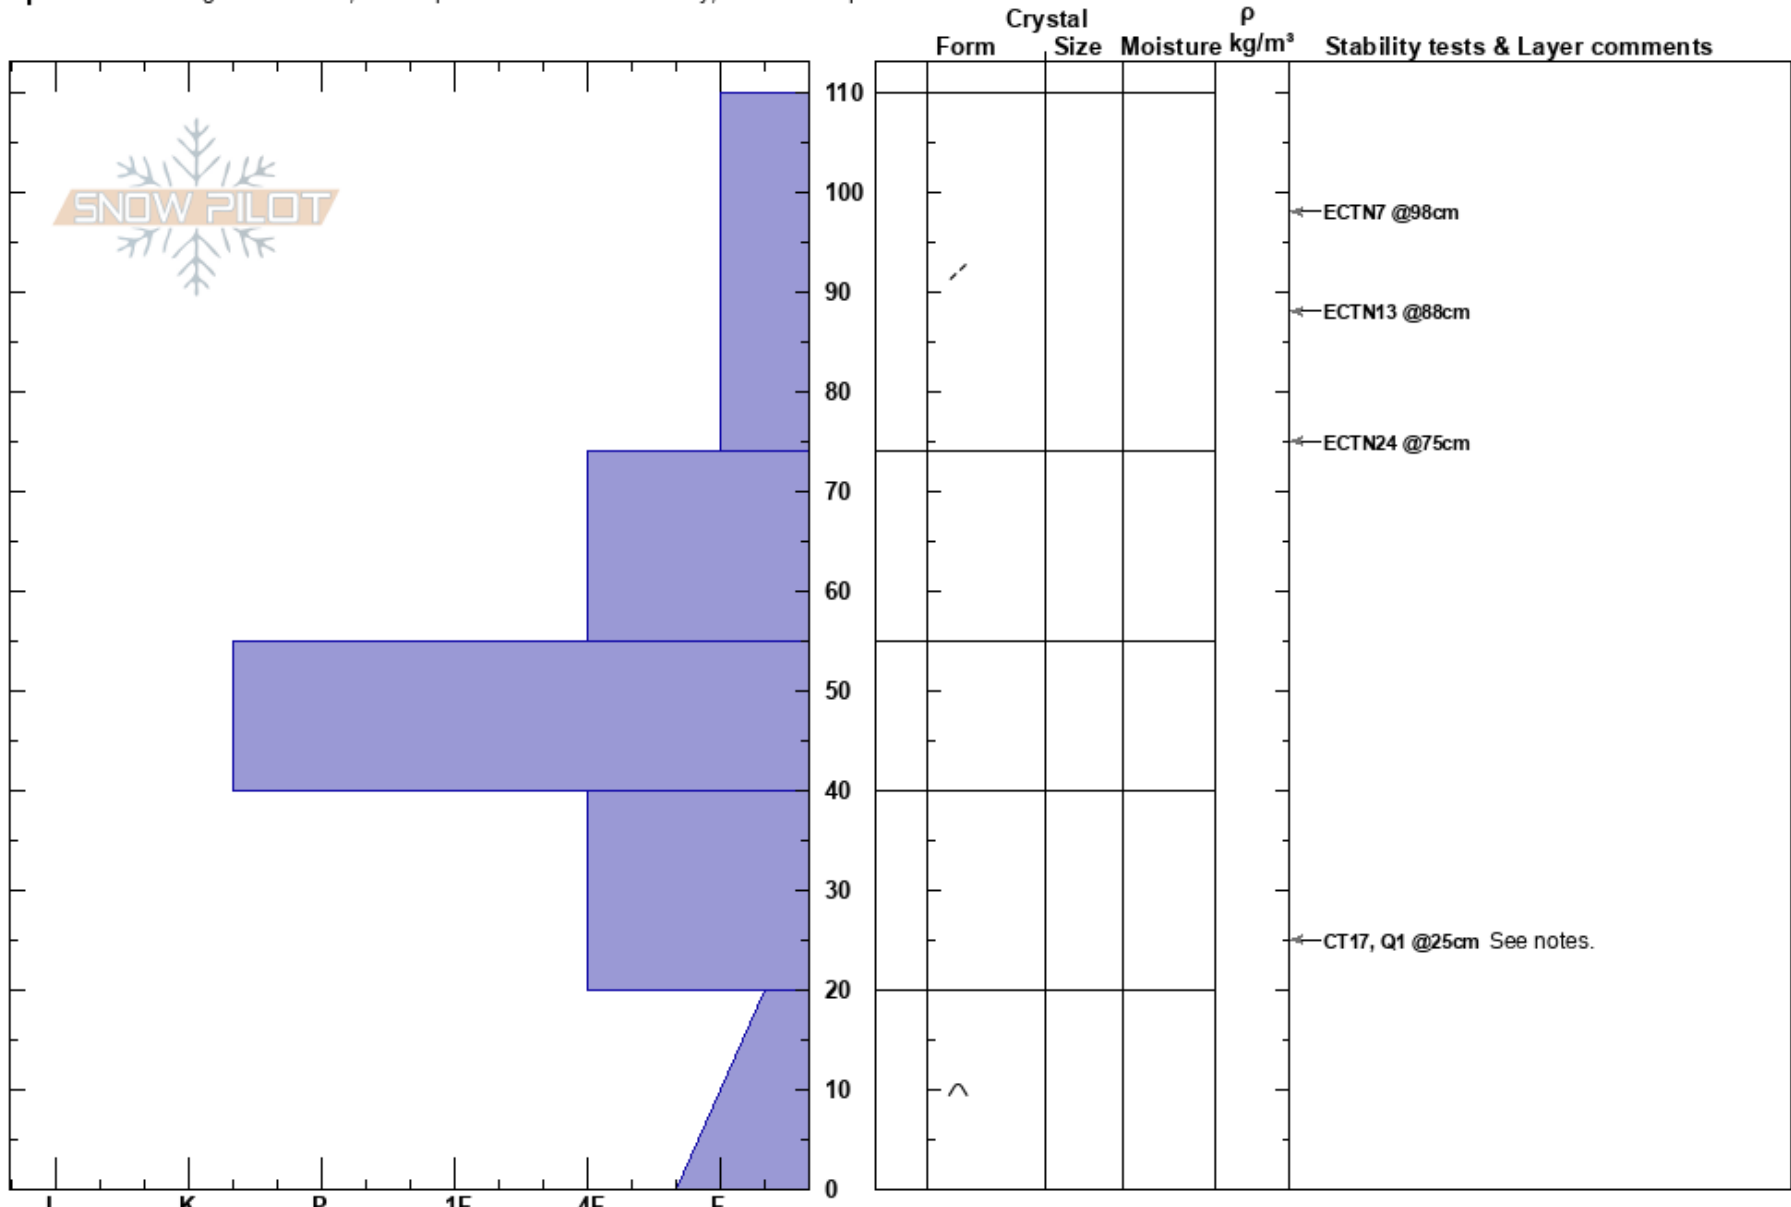

Near Upper Cat Track
 Kachina Peaks
 AZ
Elevation: 11600 ft
Aspect: 294°
Specifics: Pit dug in a Ski Area; Pit is representative of backcountry; We skied slope

Troy Marino
 02/27/2022 - 12:00pm
Co-ord: 35.32694N, -111.68391W
Slope Angle: 26°
Wind Loading:

Stability:
Air Temperature:
Sky Cover: SCT
Precipitation: NO
Wind: Calm

HS:110
PF:28
Layer Notes:

Notes: CT17 Q1 @25cm: Sudden Collapse on Facets around a boulder. Could not reproduce results with a second CT on other half of the boulder.