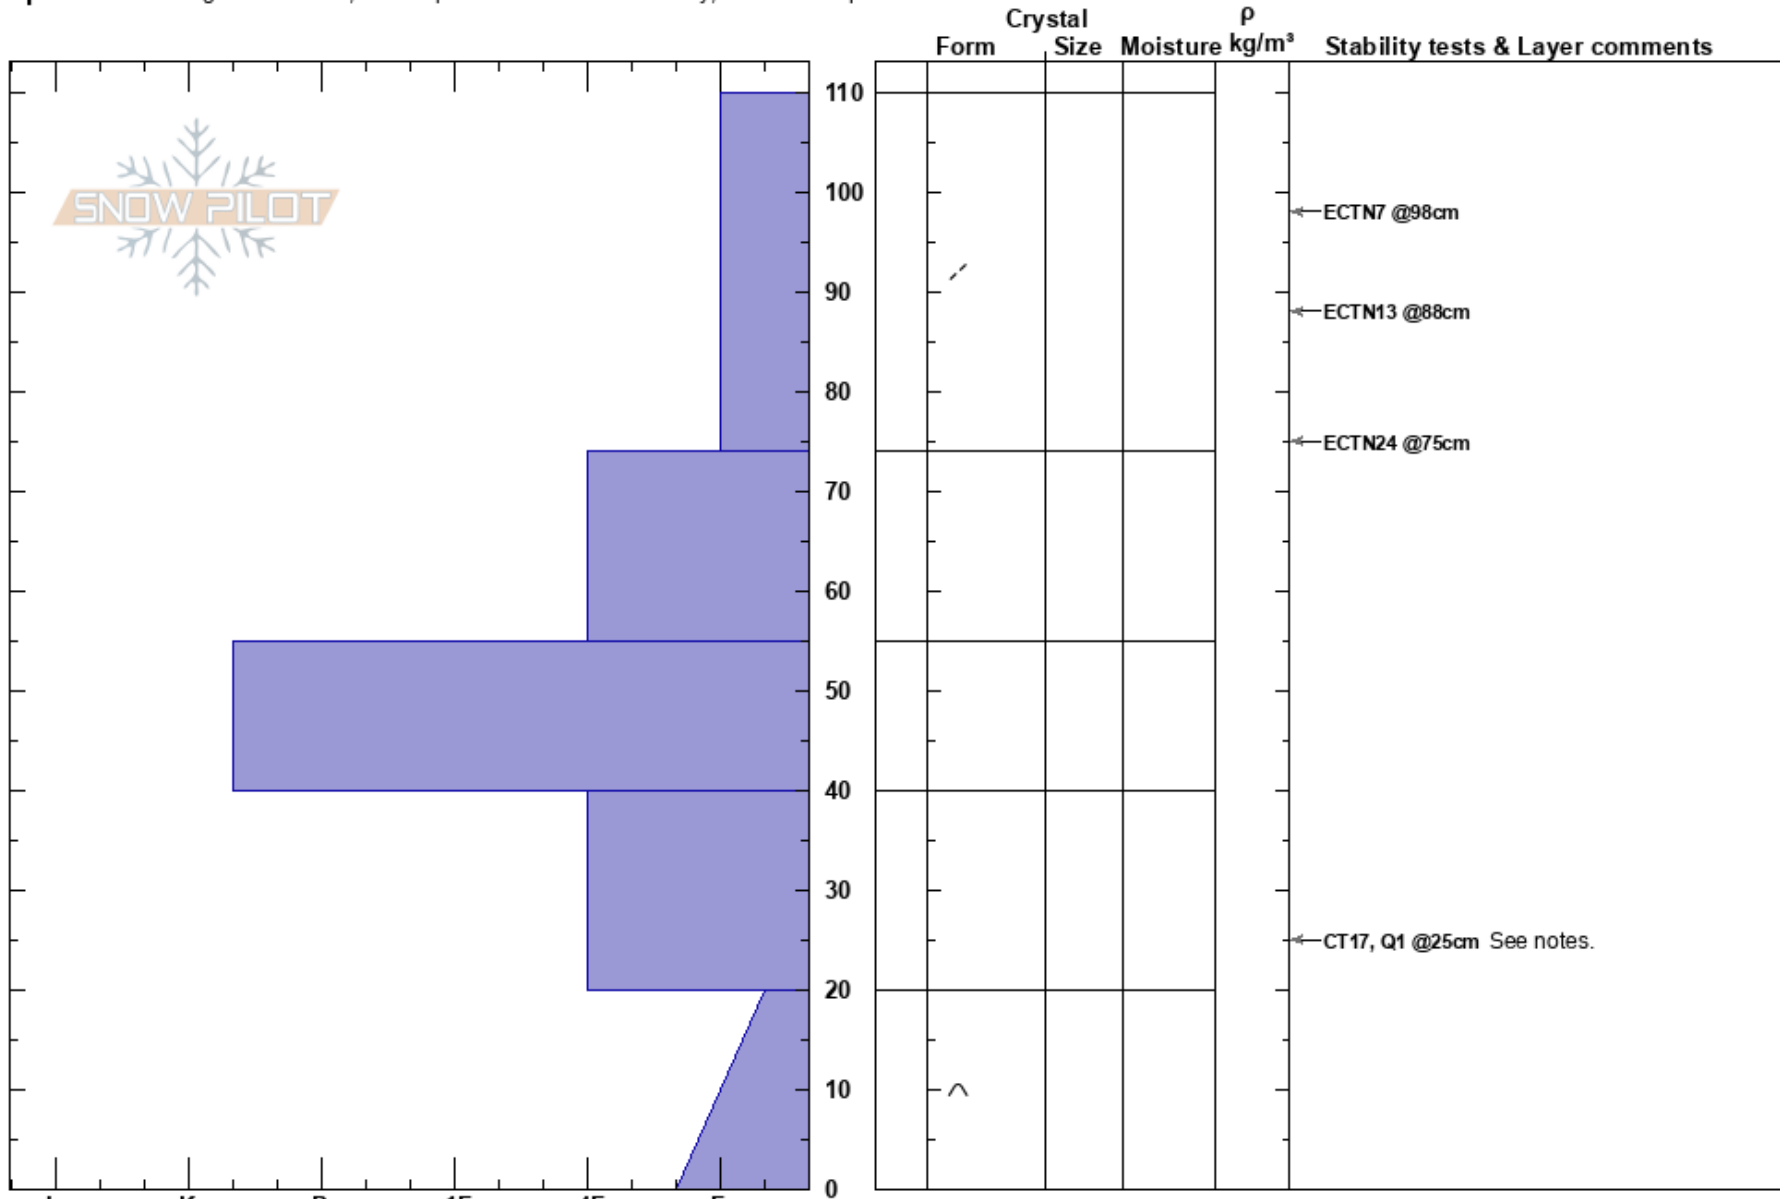

Near Upper Cat Track
 Kachina Peaks
 AZ
 Elevation: 11600 ft
 Aspect: 294°
 Specifics: Pit dug in a Ski Area; Pit is representative of backcountry; We skied slope

Troy Marino
 02/27/2022 - 12:00pm
 Co-ord: 35.32694N, -111.68391W
 Slope Angle: 26°
 Wind Loading:

Stability:
 Air Temperature:
 Sky Cover: SCT
 Precipitation: NO
 Wind: Calm

HS:110
 PF:28
 Layer Notes:

Notes: CT17 Q1 @25cm: Sudden Collapse on Facets around a boulder. Could not reproduce results with a second CT on other half of the boulder.