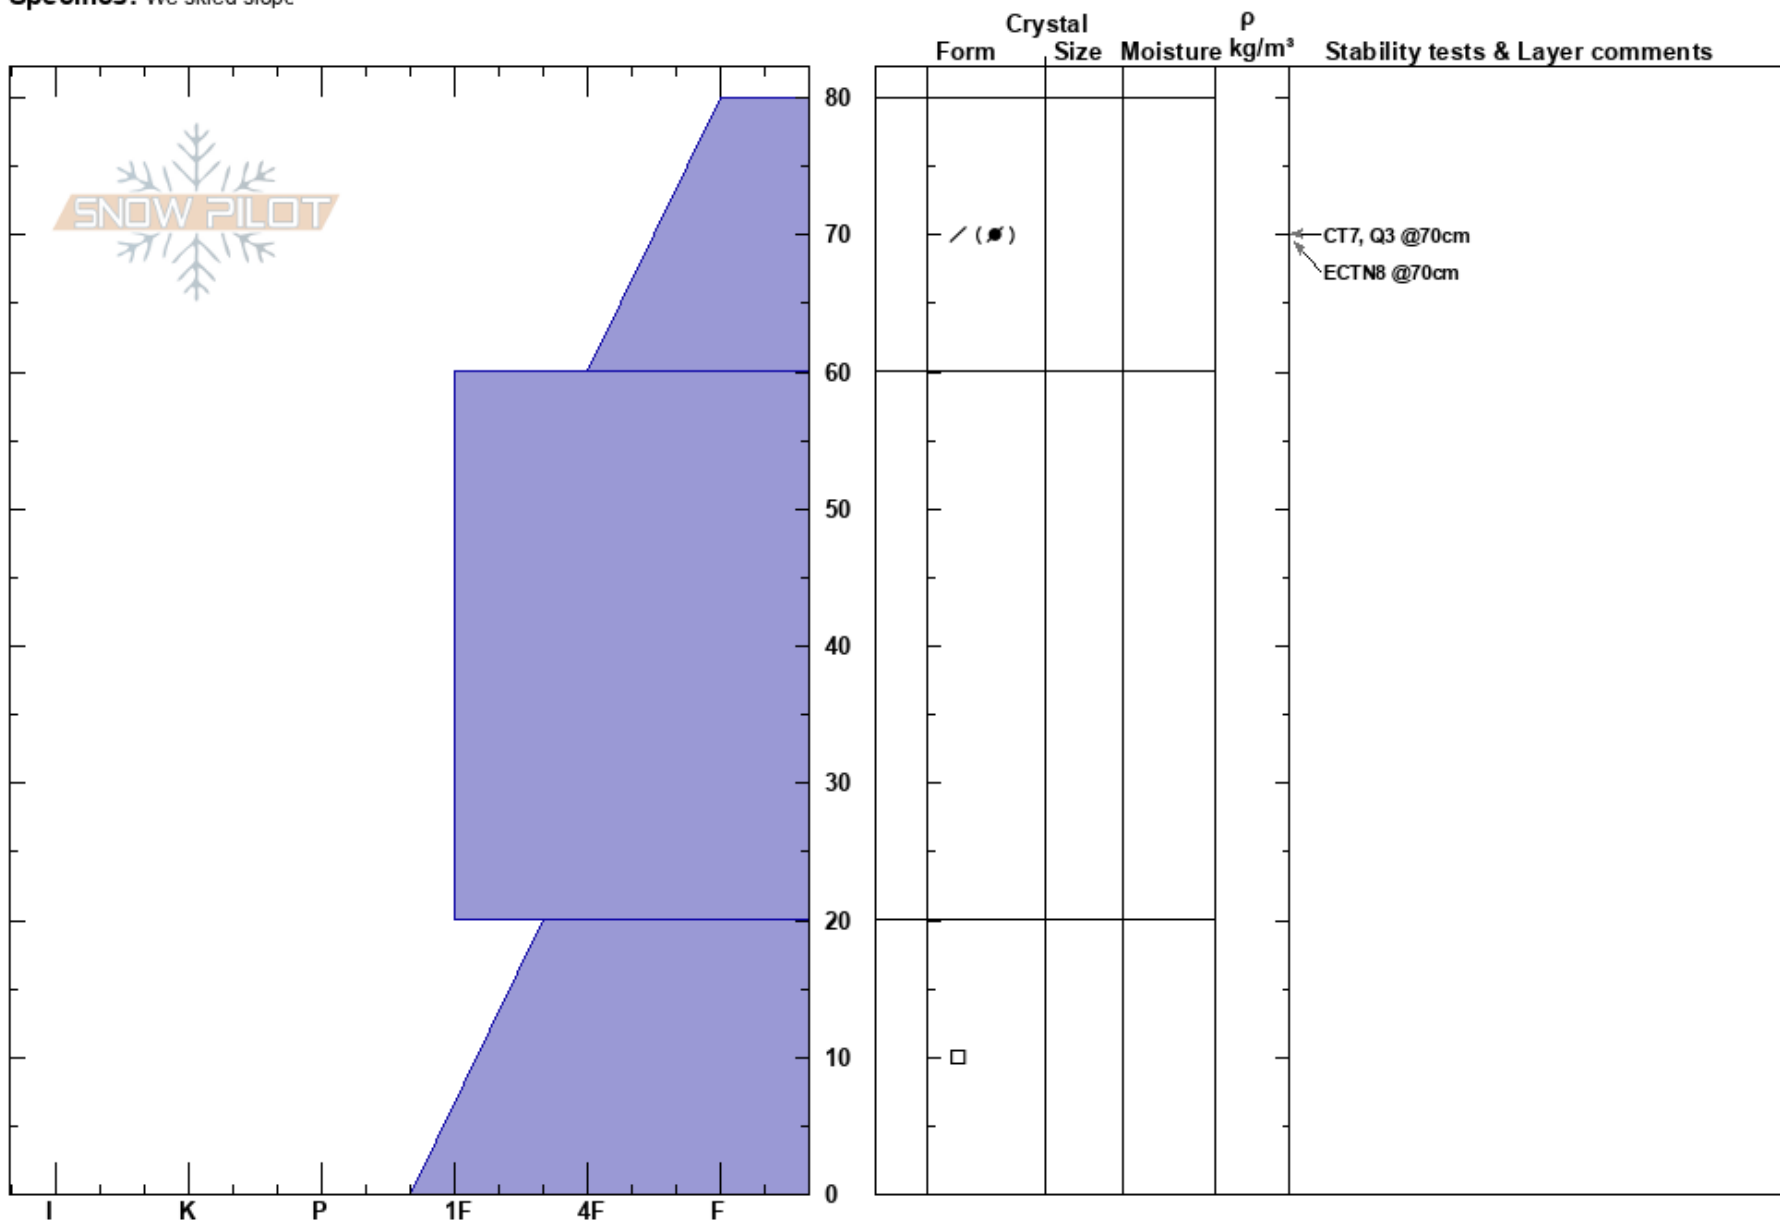

Snowslide Canyon  
 Kachina Peaks  
 AZ  
 Elevation: 11976 ft  
 Aspect: 85°  
 Specifics: We skied slope

Troy Marino  
 02/20/2022 - 11:00am  
 Co-ord: 35.33034N, -111.67750W  
 Slope Angle: 36°  
 Wind Loading:

Stability:  
 Air Temperature:  
 Sky Cover: FEW  
 Precipitation:  
 Wind: S Moderate

HS:80  
PF:15  
Layer Notes:

Notes: 40'+ starting zones above this pit were mostly boulders and cinders. The area has been wind scoured.