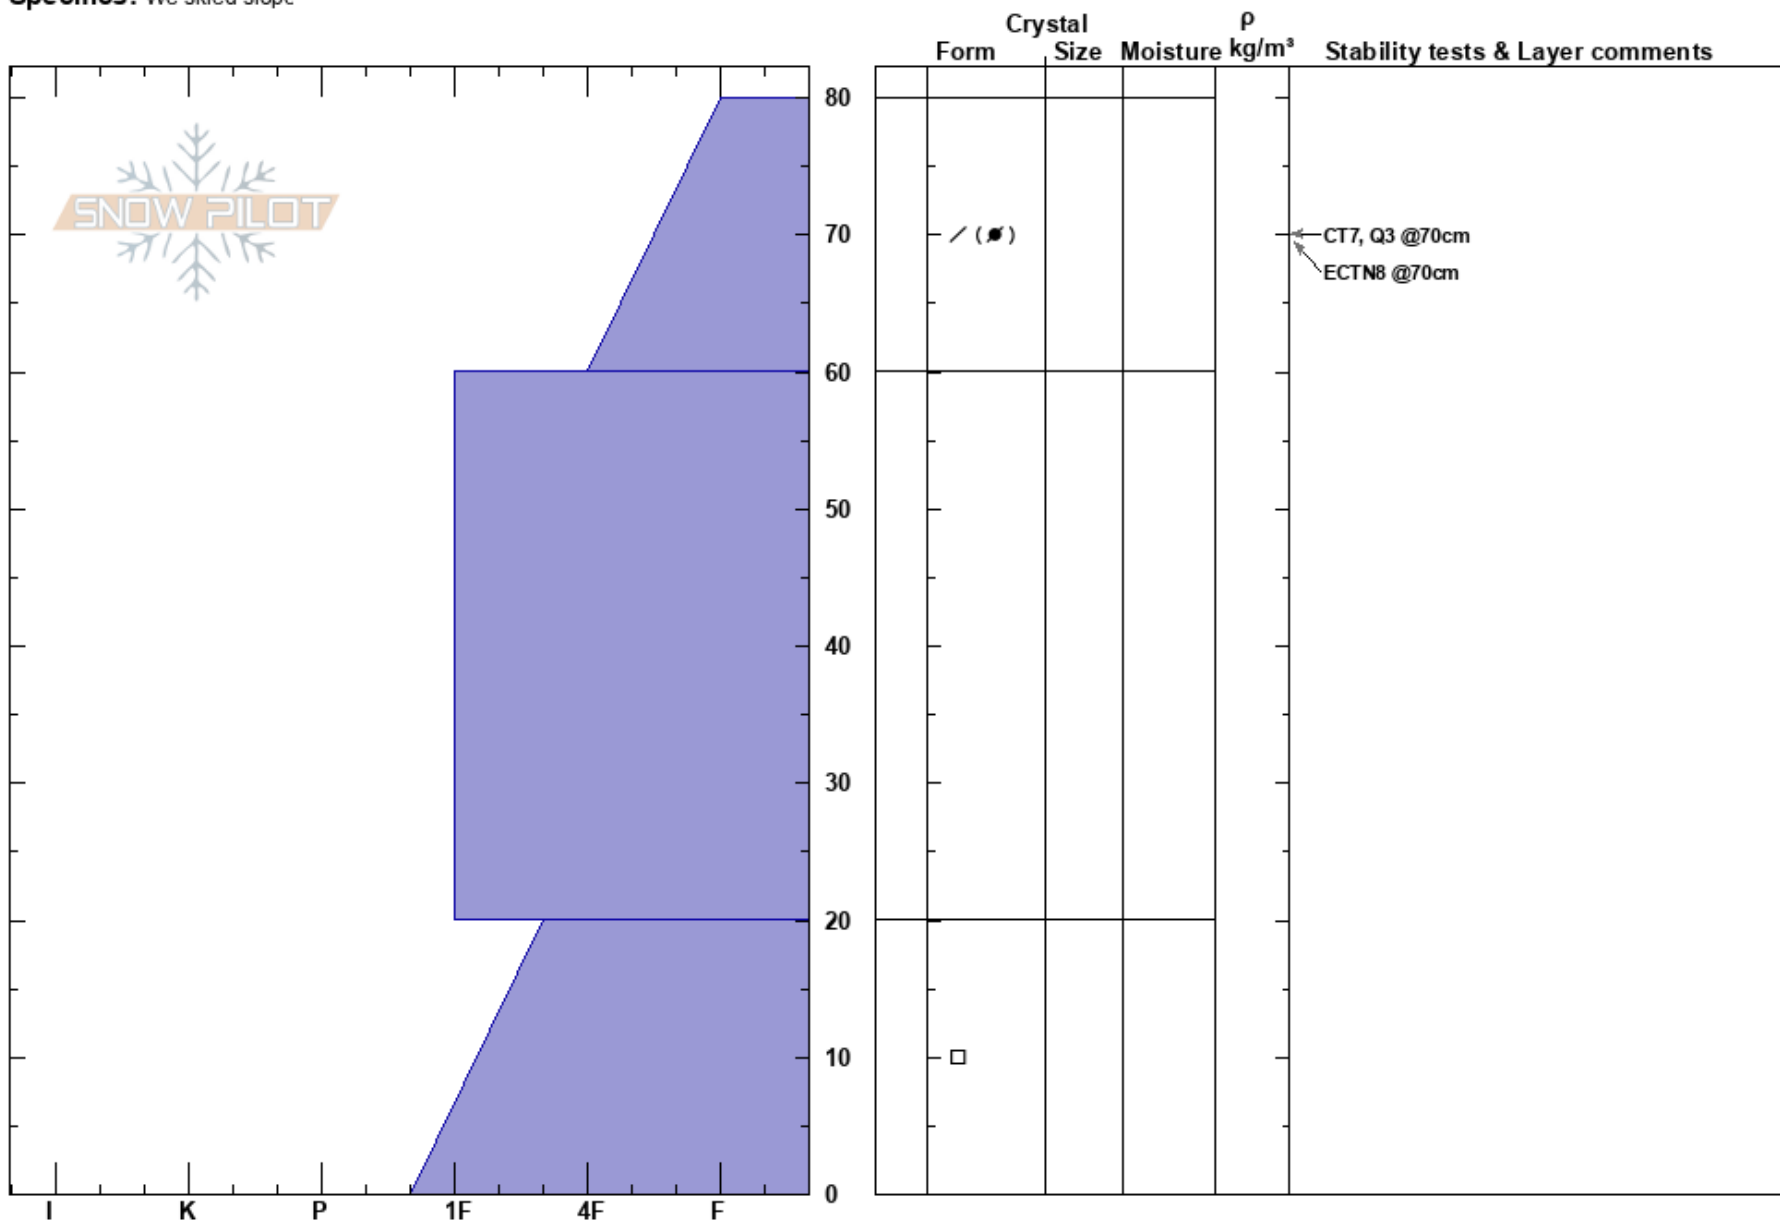

Snowslide Canyon  
 Kachina Peaks  
 AZ  
**Elevation:** 11976 ft  
**Aspect:** 85°  
**Specifics:** We skied slope

Troy Marino  
 02/20/2022 - 11:00am  
**Co-ord:** 35.33034N, -111.67750W  
**Slope Angle:** 36°  
**Wind Loading:**

**Stability:**  
**Air Temperature:**  
**Sky Cover:** FEW  
**Precipitation:**  
**Wind:** S Moderate

**HS:**80

**PF:**15

**Layer Notes:**

**Notes:** 40'+ starting zones above this pit were mostly boulders and cinders. The area has been wind scoured.