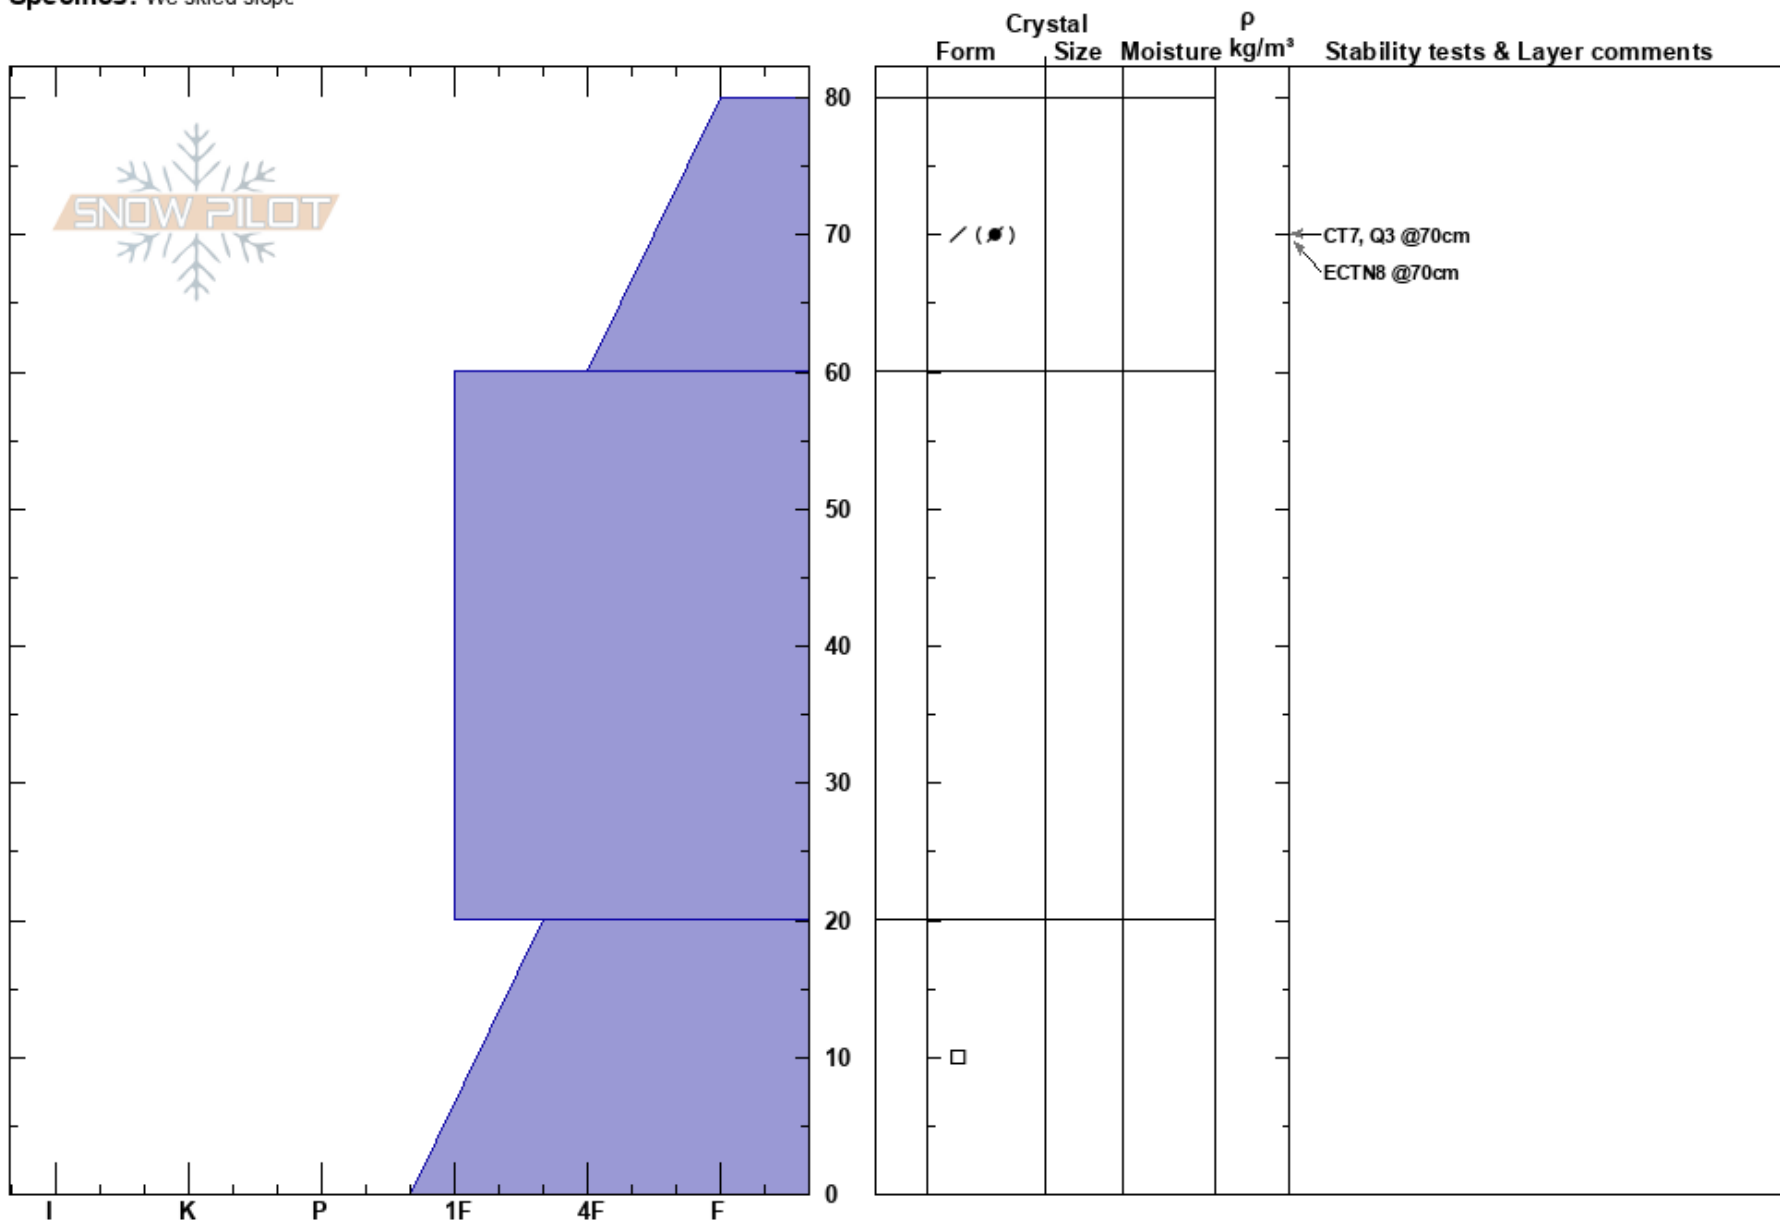

Snowslide Canyon
 Kachina Peaks
 AZ
 Elevation: 11976 ft
 Aspect: 85°
 Specifics: We skied slope

Troy Marino
 02/20/2022 - 11:00am
 Co-ord: 35.33034N, -111.67750W
 Slope Angle: 36°
 Wind Loading:

Stability:
 Air Temperature:
 Sky Cover: FEW
 Precipitation:
 Wind: S Moderate

HS:80
PF:15
Layer Notes:

Notes: 40"+ starting zones above this pit were mostly boulders and cinders. The area has been wind scoured.