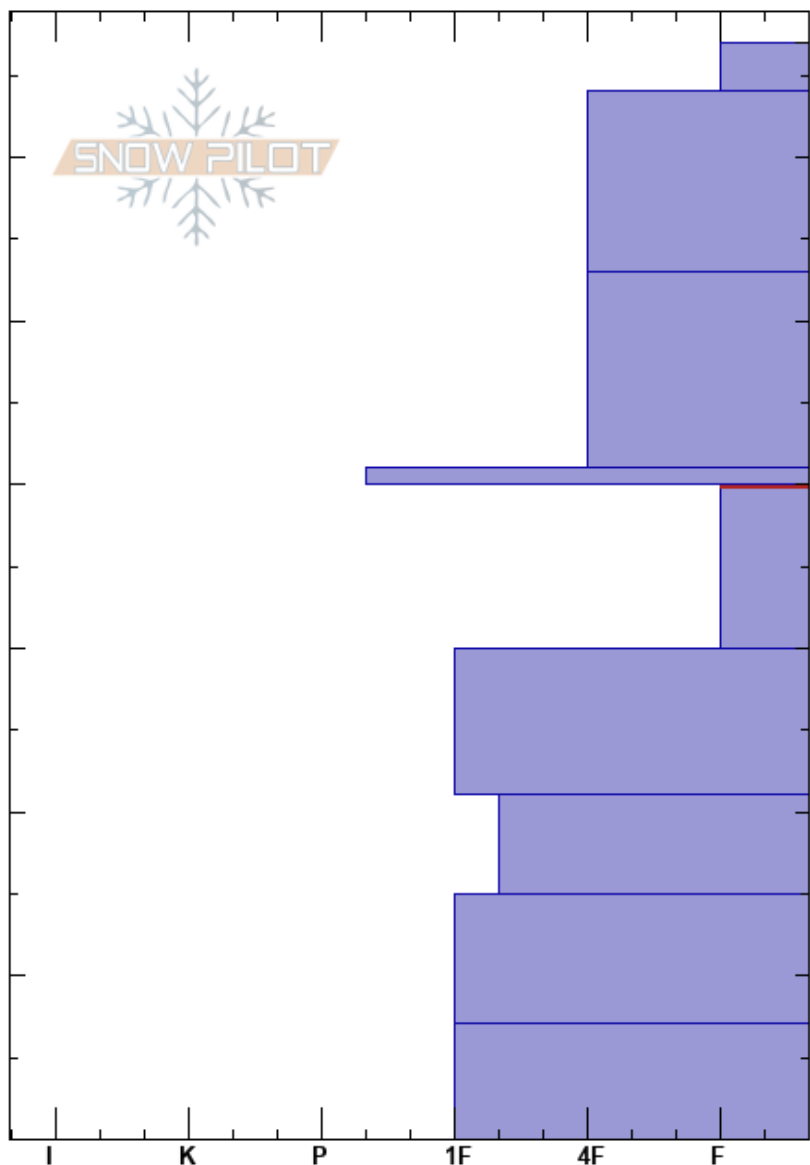

20171208JonesPass2  
 Front Range  
 CO  
 Elevation: 11754 ft  
 Aspect: 107°  
 Specifics:

Ron Simenhois  
 12/08/2017 - 12:30pm  
 Co-ord: 13S 106W 40N  
 Slope Angle: 27°  
 Wind Loading: yes

Stability:  
 Air Temperature: -10°C  
 Sky Cover: FEW  
 Precipitation: NO  
 Wind: N Moderate

HS:67  
 Layer Notes:  
 40-30cm: Problematic layer

Crystal Form	Crystal Size	Moisture	$\rho$ kg/m <sup>3</sup>	Stability tests & Layer comments
/	0.5			
/	0.5			
□	0.5-1			
⊙				← ECTN23 @39cm
□	1.5			
⊖	1.5			
⊖	1			
□ (●)	1			
□	2			