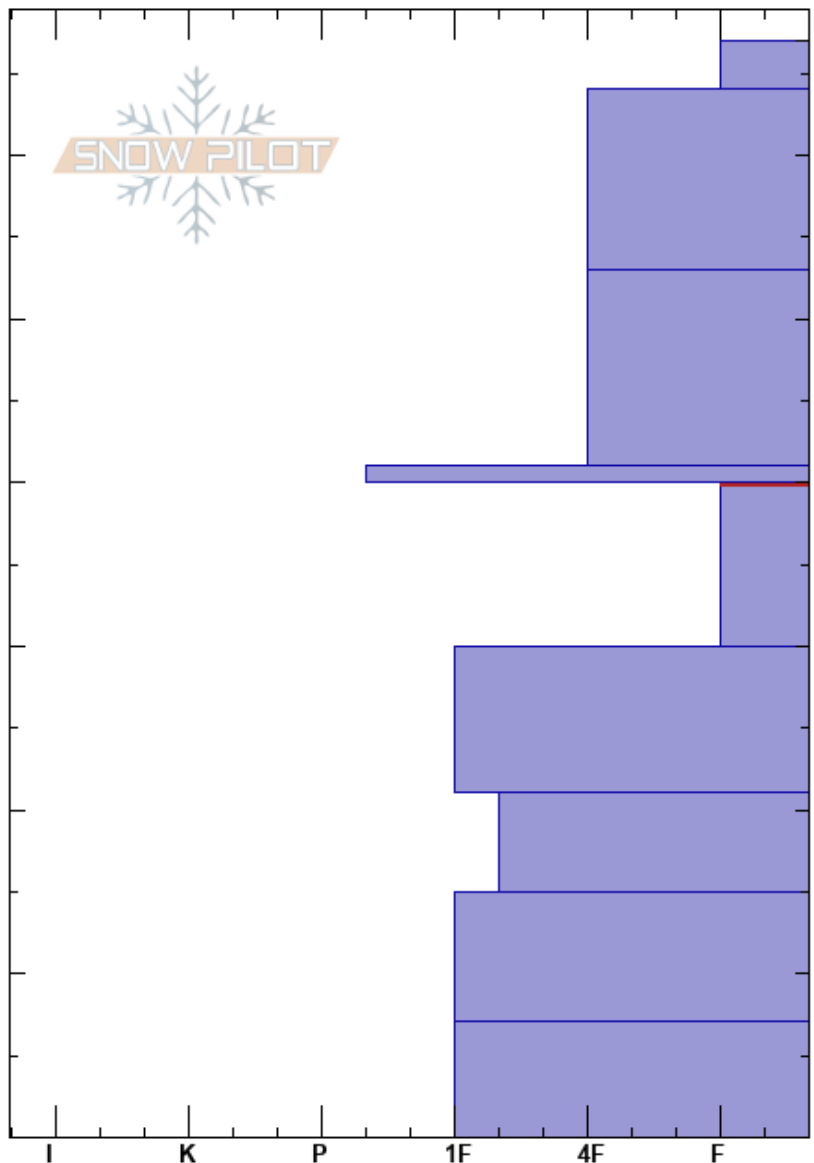

20171208JonesPass2
 Front Range
 CO
 Elevation: 11754 ft
 Aspect: 107°
 Specifics:

Ron Simenhois
 12/08/2017 - 12:30pm
 Co-ord: 13S 106W 40N
 Slope Angle: 27°
 Wind Loading: yes

Stability:
 Air Temperature: -10°C
 Sky Cover: FEW
 Precipitation: NO
 Wind: N Moderate

HS:67
 Layer Notes:
 40-30cm: Problematic layer

Crystal Form	Crystal Size	Moisture	ρ kg/m ³	Stability tests & Layer comments
/	0.5			
/	0.5			
□	0.5-1			
⊙				← ECTN23 @39cm
□	1.5			
⊖	1.5			
⊖	1			
□ (●)	1			
□	2			