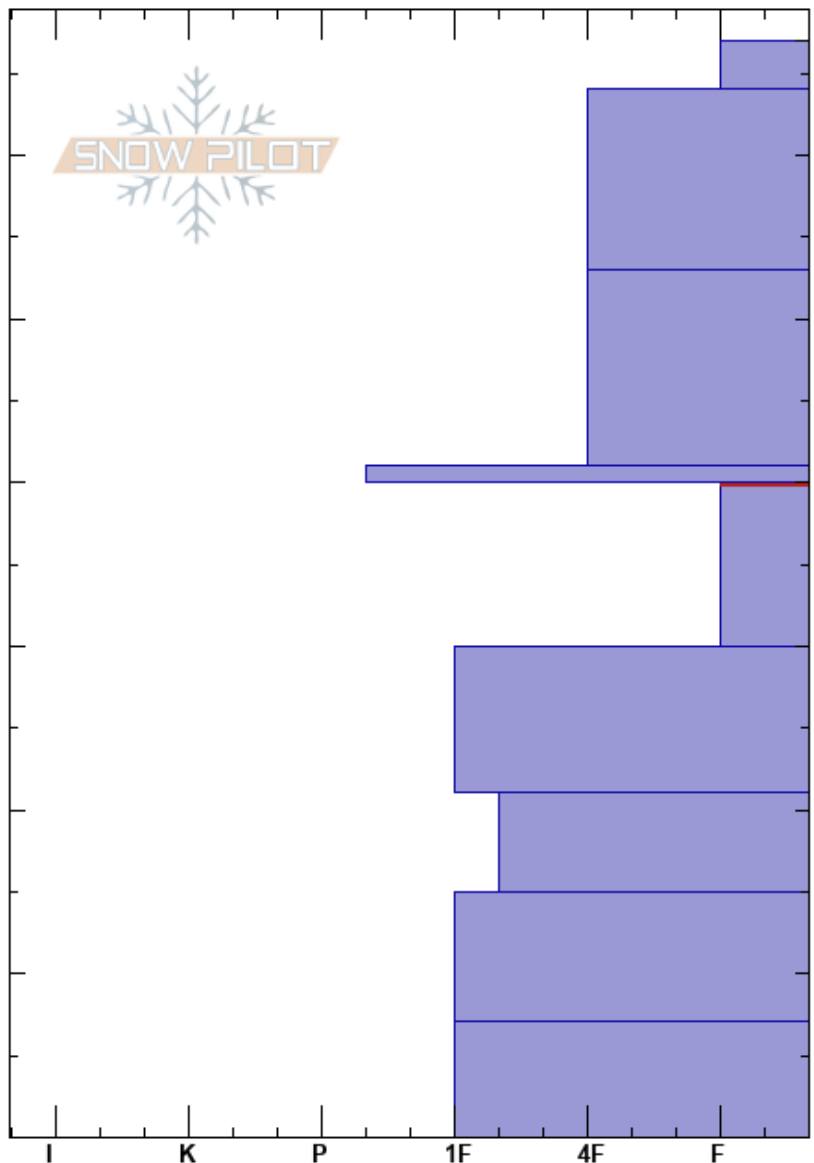

20171208JonesPass2
 Front Range
 CO
Elevation: 11754 ft
Aspect: 107°
Specifics:

Ron Simenhois
 12/08/2017 - 12:30pm
Co-ord: 13S 106W 40N
Slope Angle: 27°
Wind Loading: yes

Stability:
Air Temperature: -10°C
Sky Cover: FEW
Precipitation: NO
Wind: N Moderate

HS:67
Layer Notes:
 40-30cm: Problematic layer

Height (cm)	Crystal		ρ kg/m ³	Stability tests & Layer comments
	Form	Size		
67	/	0.5		
60	/	0.5		
50	□	0.5-1		
40	⊙			← ECTN23 @39cm
30	□	1.5		
20	⊖	1.5		
10	□ (●)	1		
0	□	2		