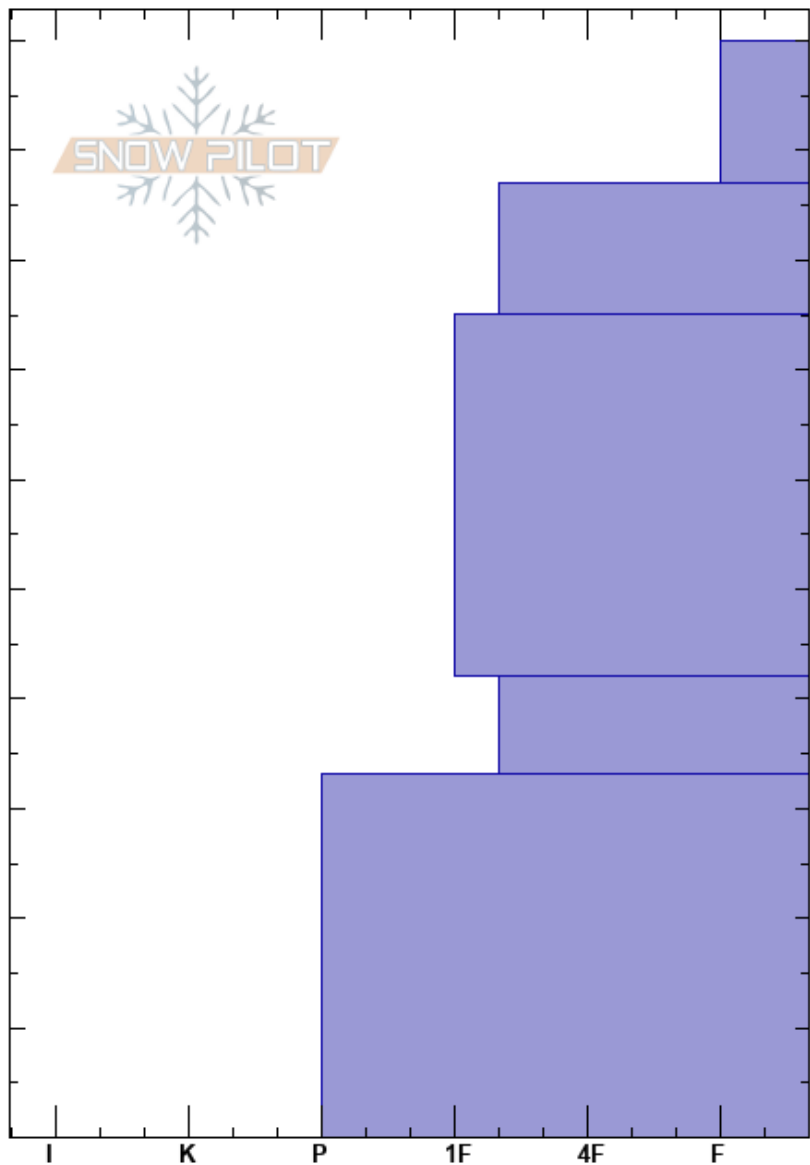

20171208JonesPass1
 Front Range
 CO
Elevation: 11858 ft
Aspect: 107°
Specifics:

Ron Simenhois
 12/08/2017 - 12:00pm
Co-ord: 13S 106W 40N
Slope Angle: 34°
Wind Loading: yes

Stability:
Air Temperature: -10°C
Sky Cover: FEW
Precipitation: NO
Wind: N Moderate

HS:100
 42-33cm:Problematic layer

Height (ft)	Crystal		ρ kg/m ³	Stability tests & Layer comments
	Form	Size		
100				
90	/	1		
80	• (⊖)	0.5-1		
70				
60	• (⊖)	0.5-1.5		
50				
40	⊖	1-1.5		
30				
20	•	0.5		
10				
0				