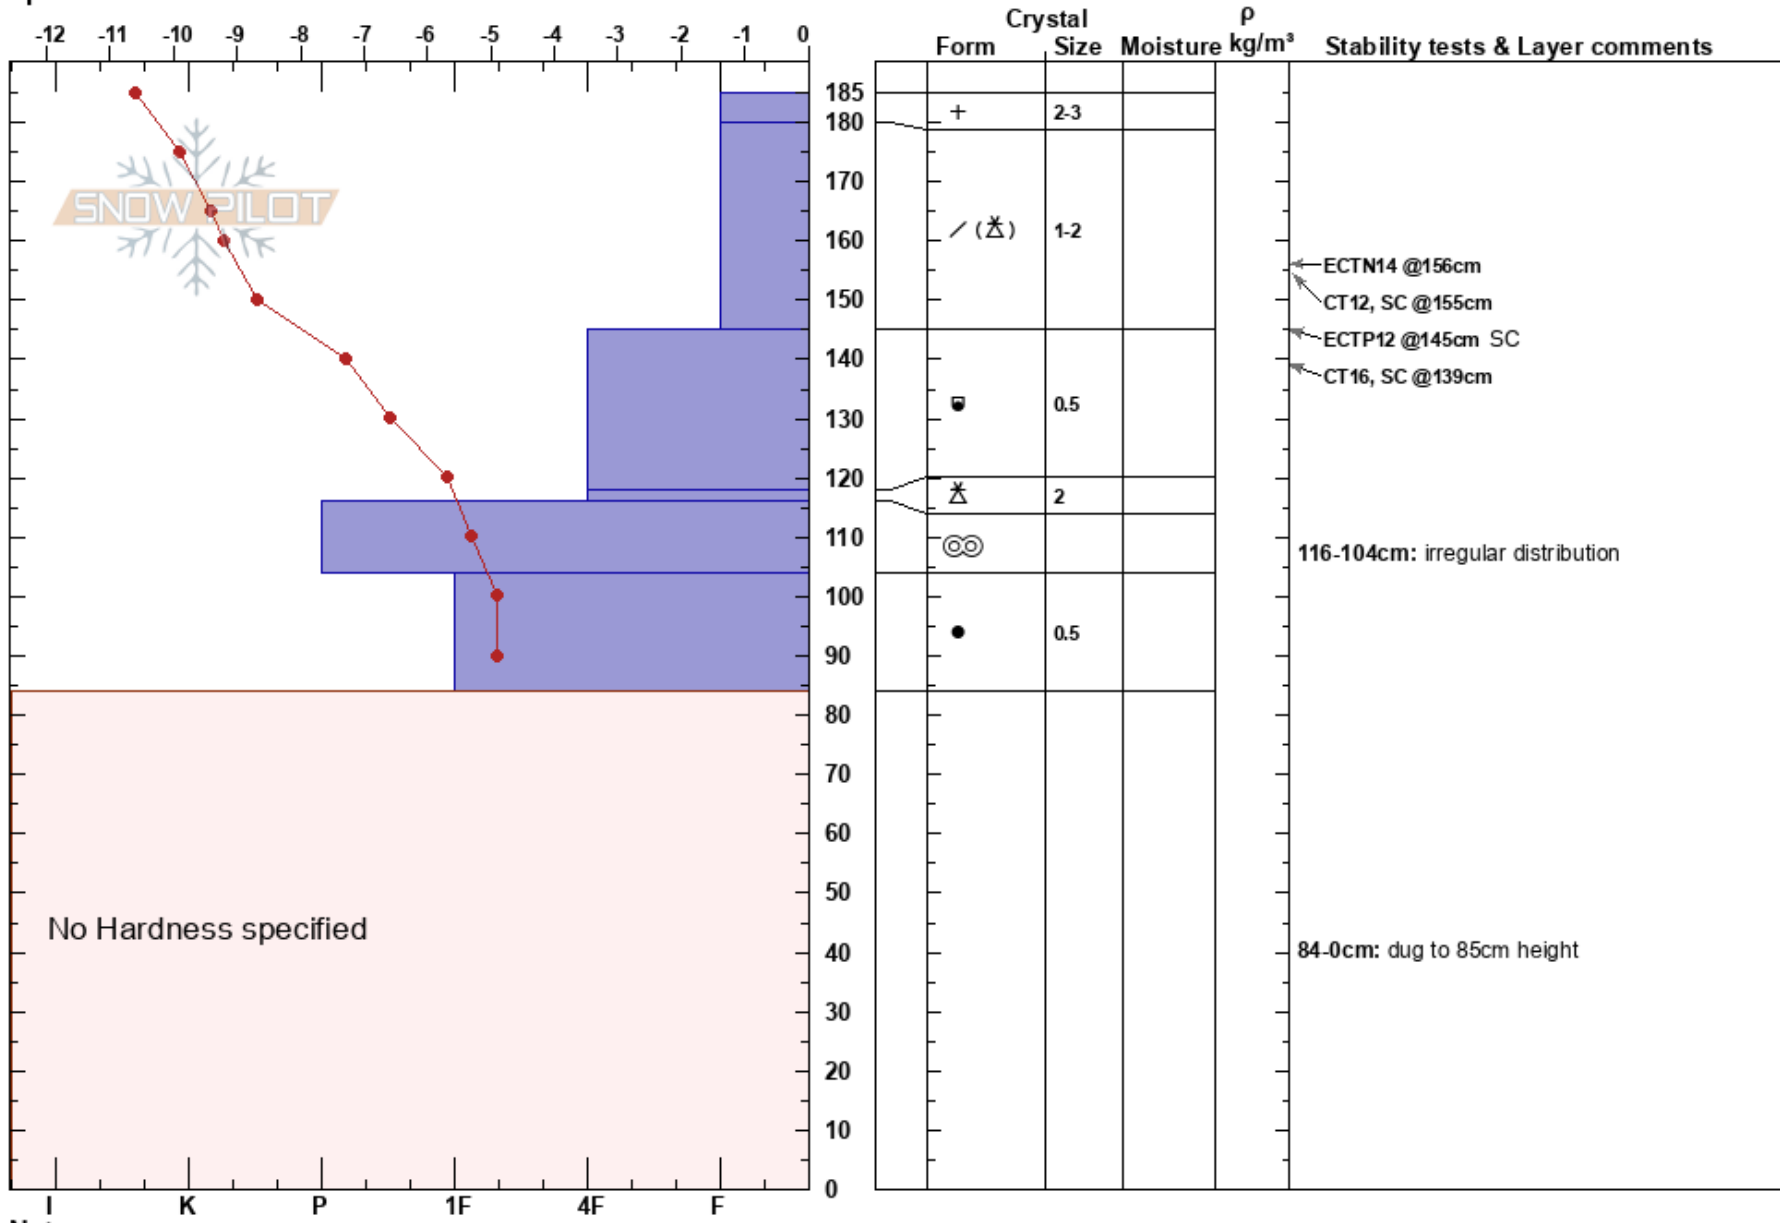

Nitwitts
Teton Range
WY
Elevation: 9600 ft
Aspect: 56°
Specifics:

Andrew Ryan
12/05/2017 - 1:00pm
Co-ord: 43.79191N, -110.93475W
Slope Angle: 36°
Wind Loading: previous

Stability:
Air Temperature: -9°C
Sky Cover: FEW
Precipitation: NO
Wind: Calm

HS: 185
Layer Notes:
116-104cm: irregular distribution
84-0cm: dug to 85cm height

Notes: