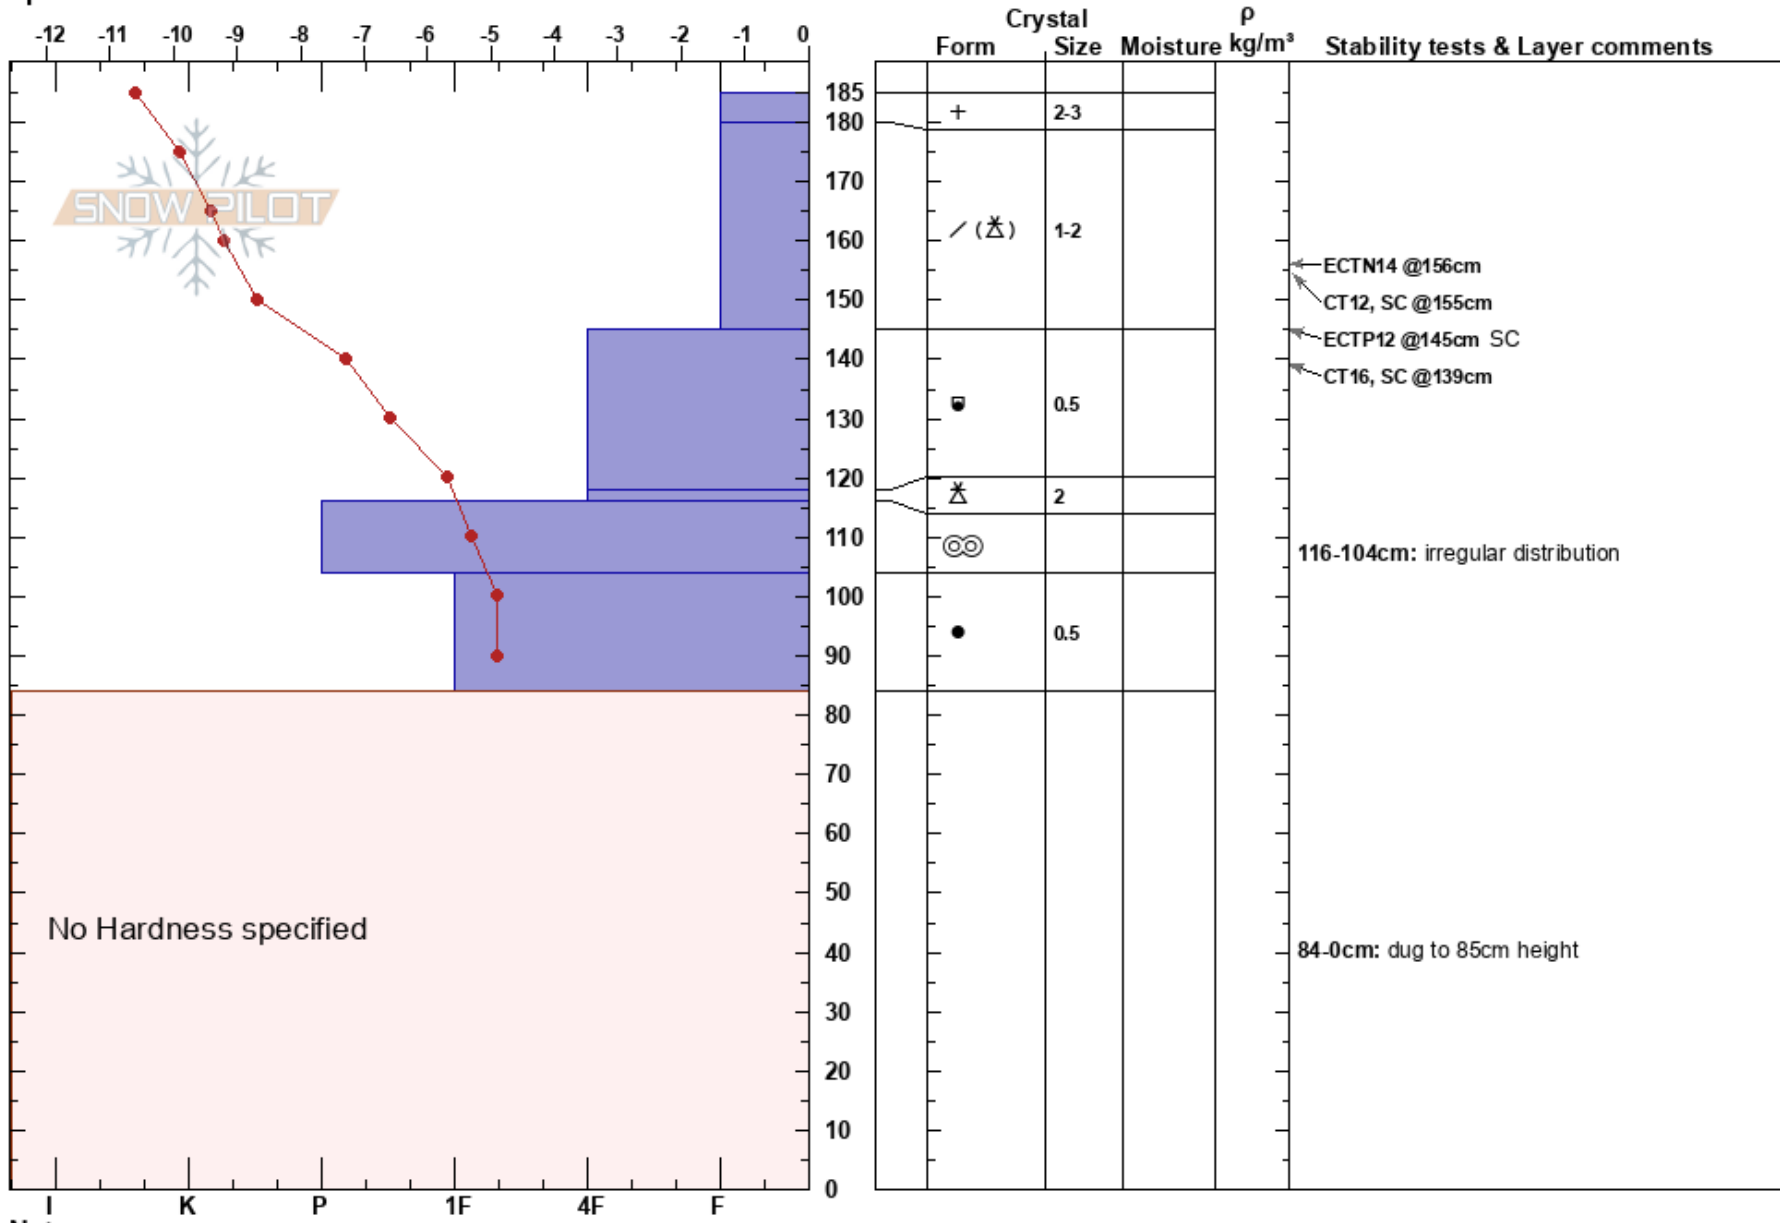

Nitwitts  
Teton Range  
WY  
Elevation: 9600 ft  
Aspect: 56°  
**Specifics:**

Andrew Ryan  
12/05/2017 - 1:00pm  
**Co-ord:** 43.79191N, -110.93475W  
**Slope Angle:** 36°  
**Wind Loading:** previous

**Stability:**  
**Air Temperature:** -9°C  
**Sky Cover:** FEW  
**Precipitation:** NO  
**Wind:** Calm

**HS:** 185  
**Layer Notes:**  
116-104cm: irregular distribution  
84-0cm: dug to 85cm height

Notes: