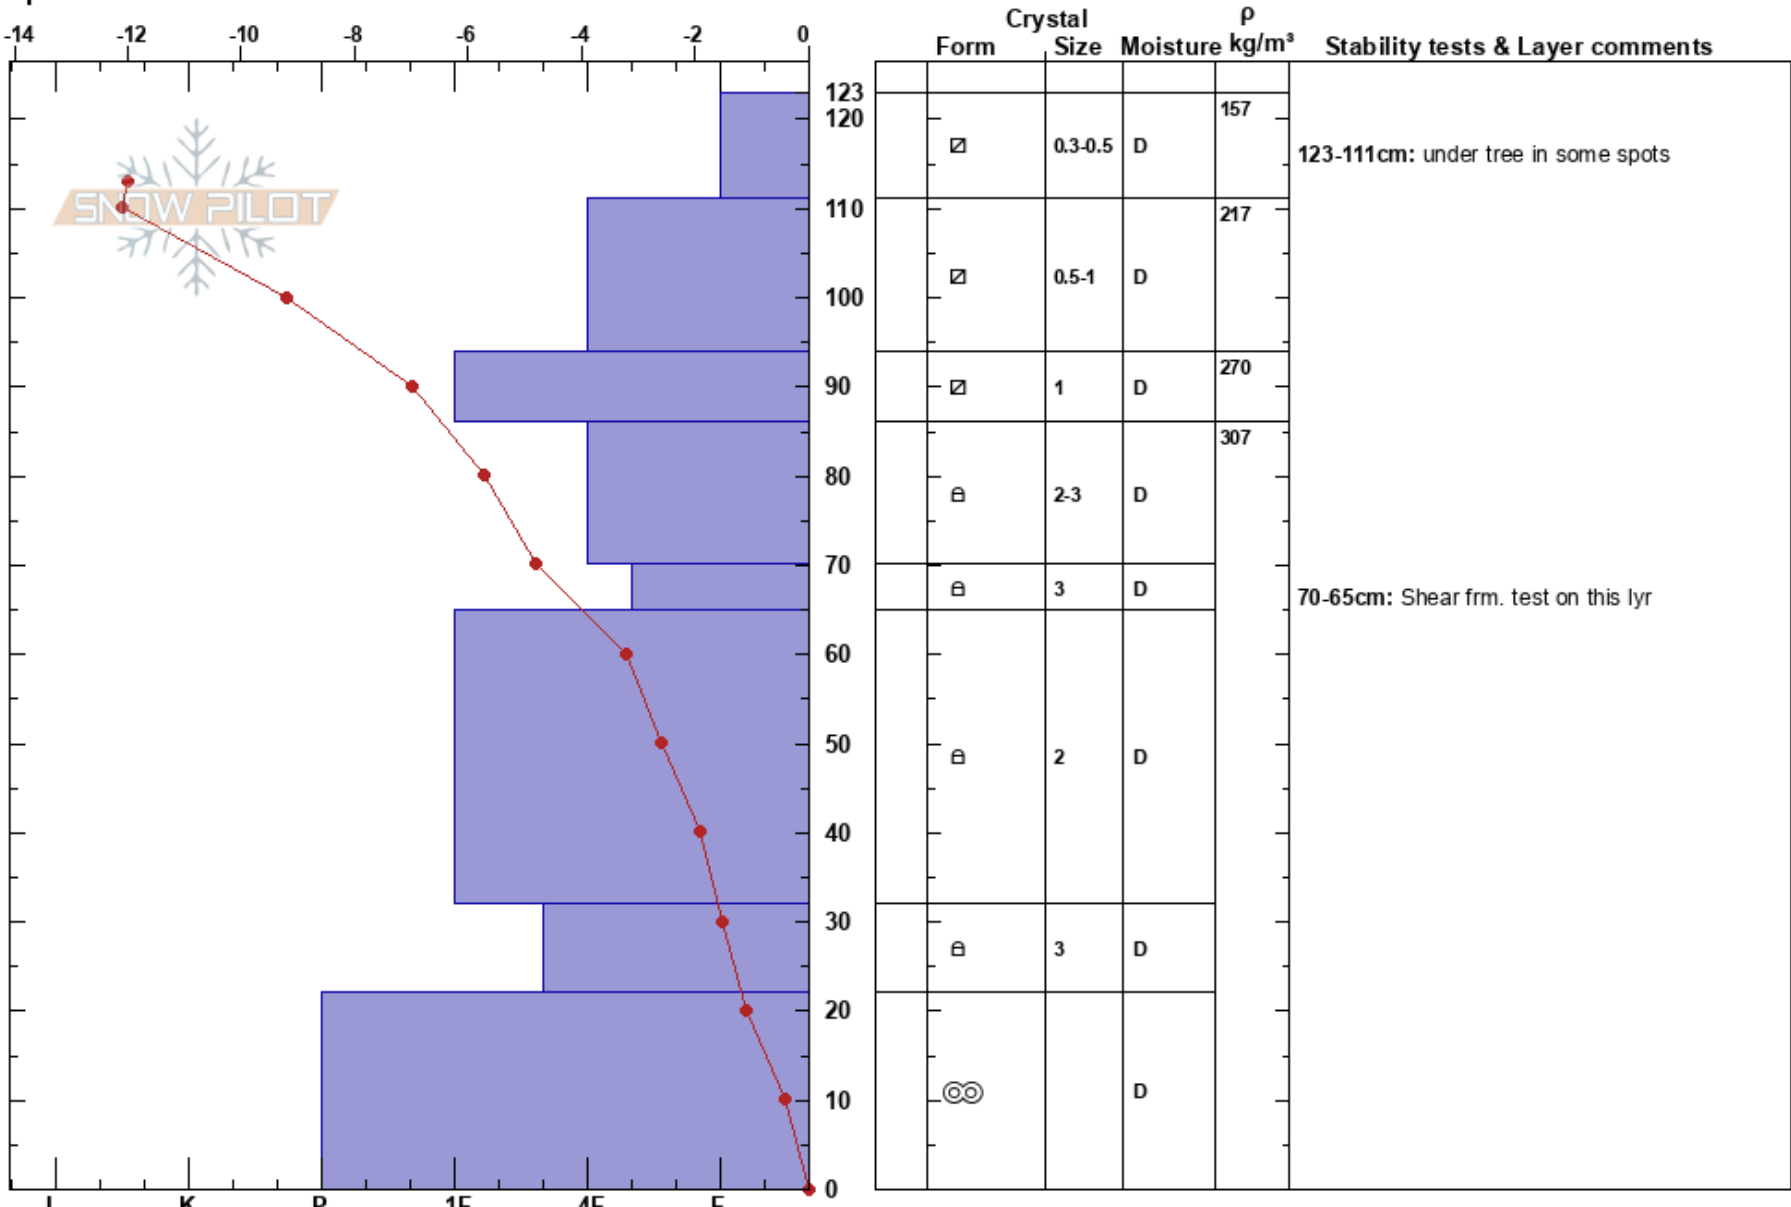

Group 4 Lab 5
 Bridger Range
 MT
 Elevation: 7102 ft
 Aspect: NE
 Specifics:

Roxanne Holmes
 02/25/2022 - 2:15pm
 Co-ord: 45.83167N, -110.91740W
 Slope Angle: 13°
 Wind Loading:

Stability: HS:123
 Air Temperature: -12.2°C
 Sky Cover: CLR
 Precipitation: NO
 Wind: W Moderate

Layer Notes:
 123-111cm: under tree in some spots
 70-65cm: Shear frm. test on this lyr
 70-65cm: Problematic layer

Notes: ERT450 Shear Strength and Penetration Lab. Densities done above weak layer of interest