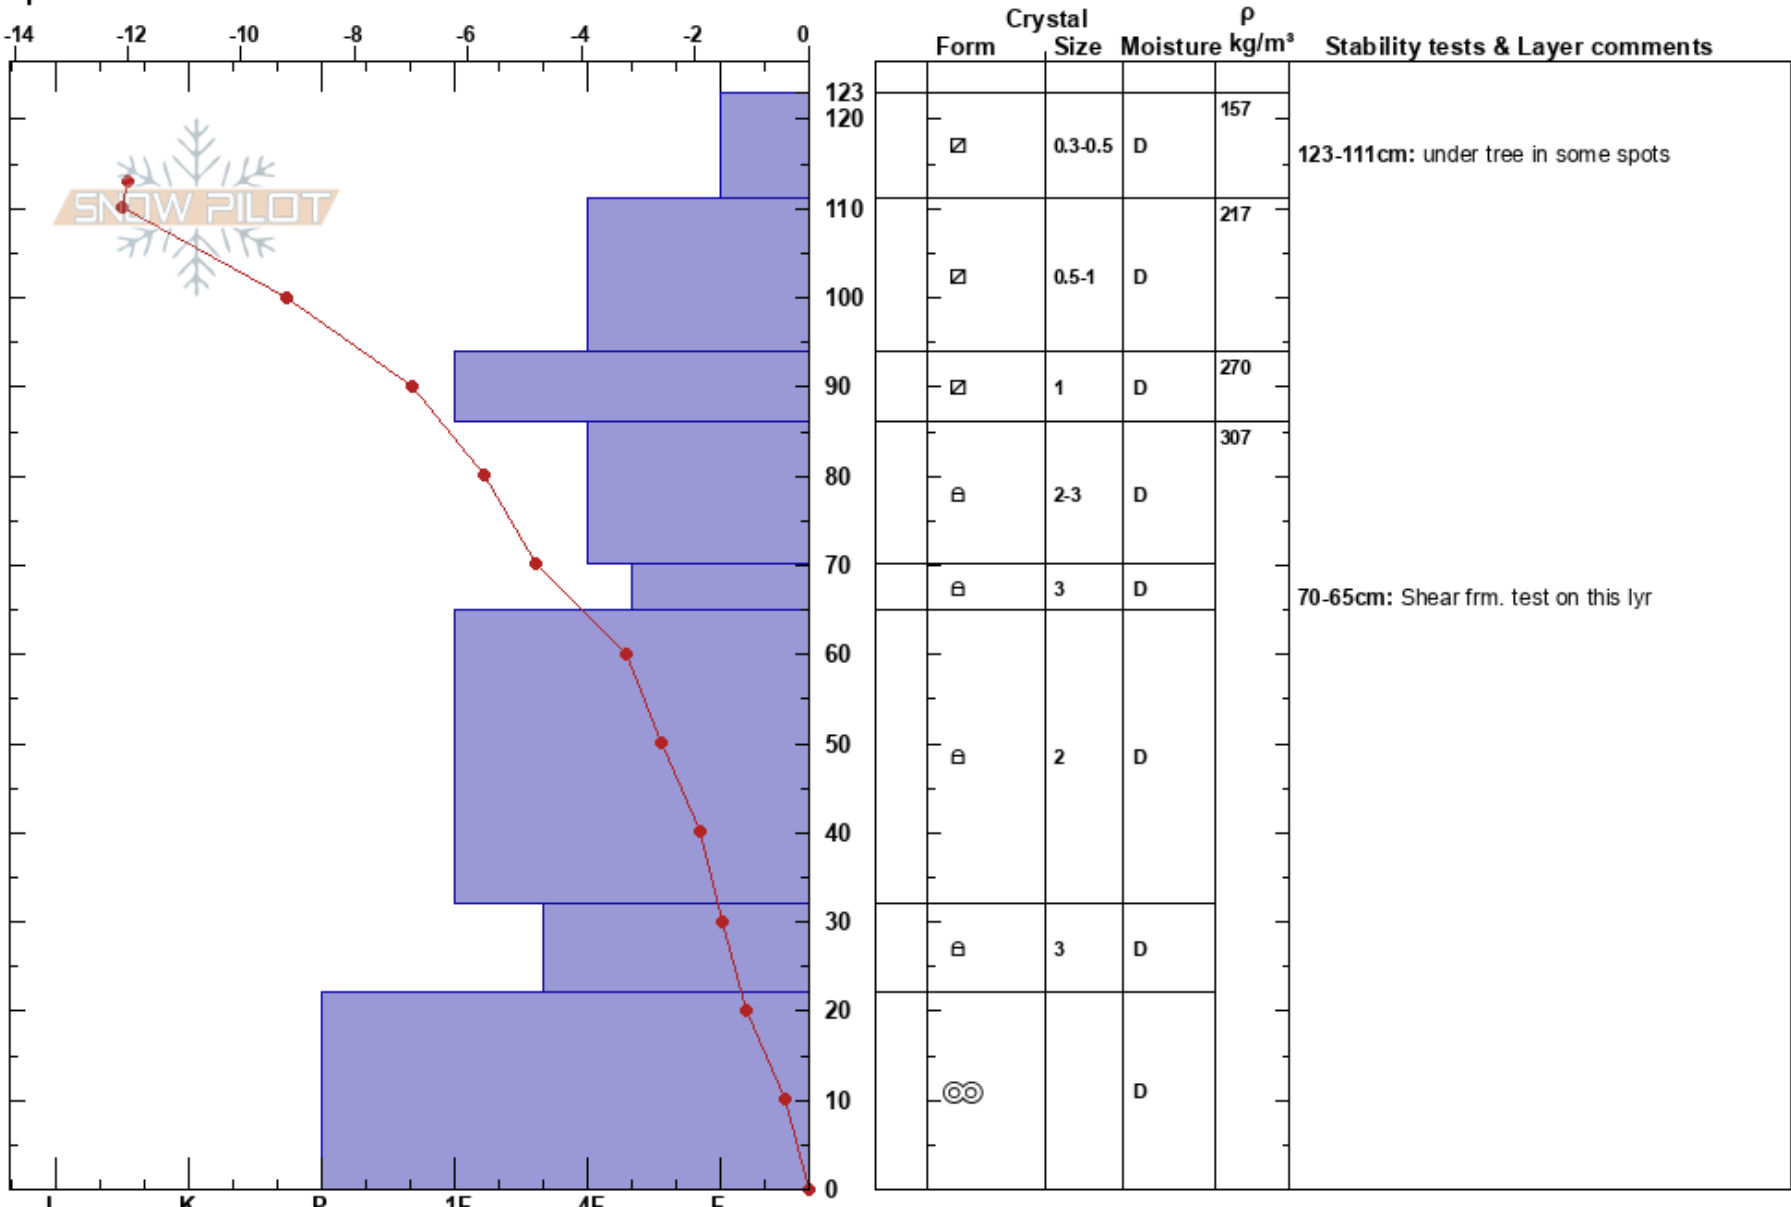

Group 4 Lab 5  
 Bridger Range  
 MT  
 Elevation: 7102 ft  
 Aspect: NE  
 Specifics:

Roxanne Holmes  
 02/25/2022 - 2:15pm  
 Co-ord: 45.83167N, -110.91740W  
 Slope Angle: 13°  
 Wind Loading:

Stability:  
 Air Temperature: -12.2°C  
 Sky Cover: CLR  
 Precipitation: NO  
 Wind: W Moderate

HS:123  
 Layer Notes:  
 123-111cm: under tree in some spots  
 70-65cm: Shear frm. test on this lyr  
 70-65cm: Problematic layer

Notes: ERT450 Shear Strength and Penetration Lab. Densities done above weak layer of interest