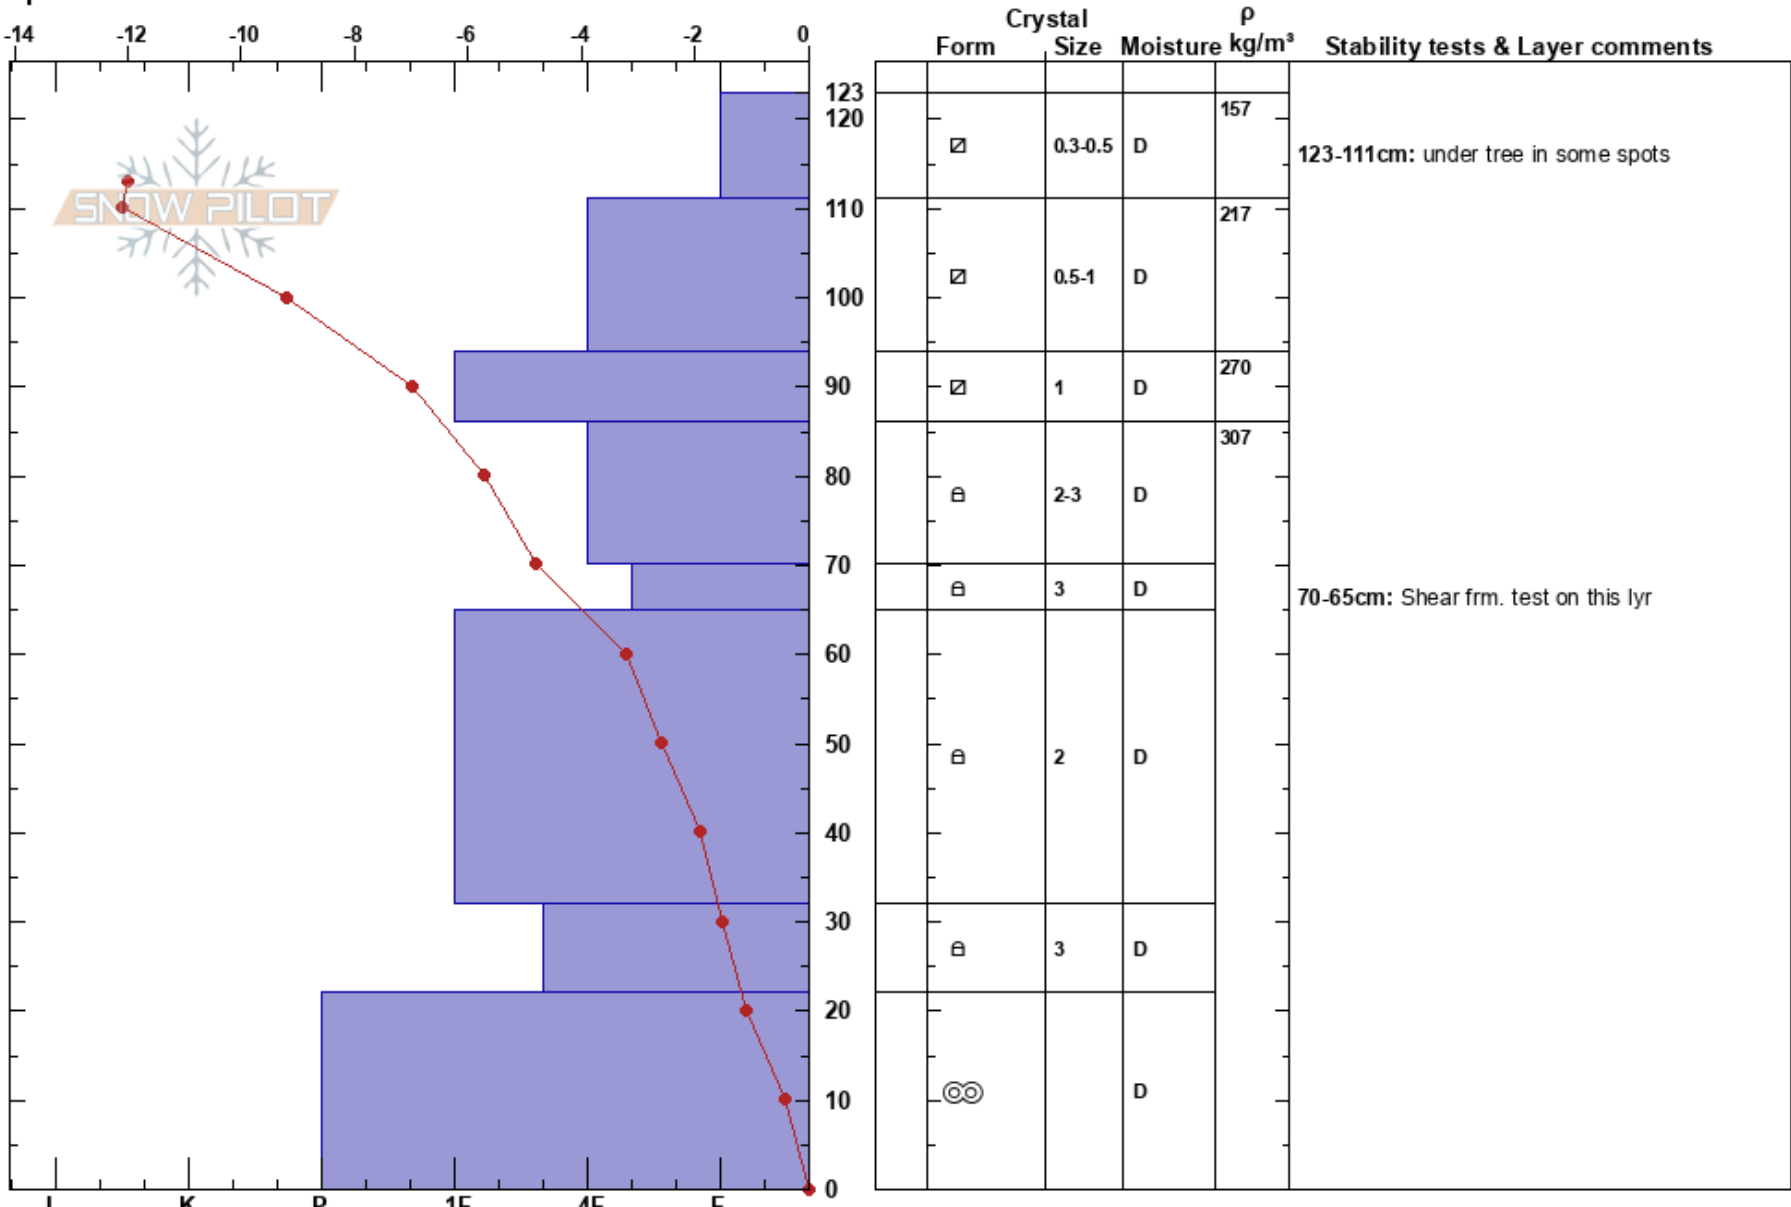

Group 4 Lab 5
 Bridger Range
 MT
 Elevation: 7102 ft
 Aspect: NE
 Specifics:

Roxanne Holmes
 02/25/2022 - 2:15pm
 Co-ord: 45.83167N, -110.91740W
 Slope Angle: 13°
 Wind Loading:

Stability:
 Air Temperature: -12.2°C
 Sky Cover: CLR
 Precipitation: NO
 Wind: W Moderate

HS:123
 Layer Notes:
 123-111cm: under tree in some spots
 70-65cm: Shear frm. test on this lyr
 70-65cm: Problematic layer

Notes: ERT450 Shear Strength and Penetration Lab. Densities done above weak layer of interest