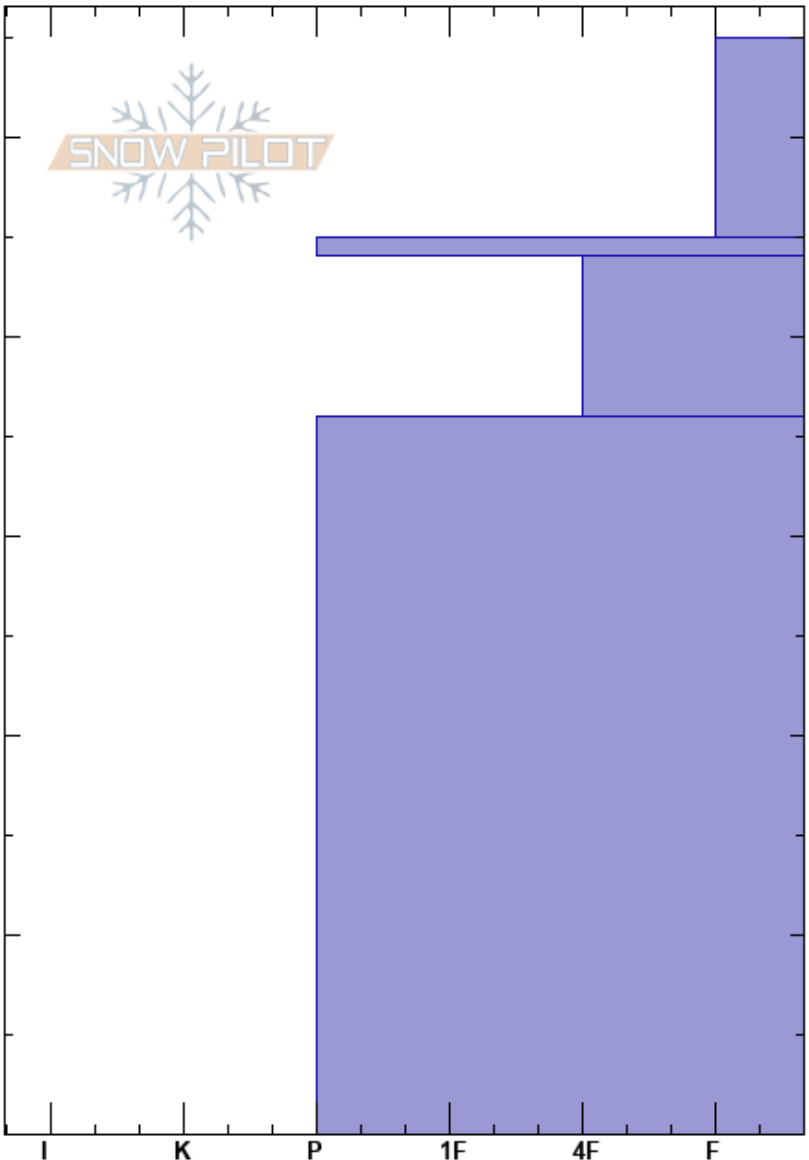

Avalanche Bowl
 Teton Range
 WY
 Elevation: 8840 ft
 Aspect: 165°
 Specifics:

Andrew Ryan
 12/02/2017 - 10:30am
 Co-ord: 43.76895N, -110.93260W
 Slope Angle: 36°
 Wind Loading: no

Stability:
 Air Temperature:
 Sky Cover: CLR
 Precipitation: NO
 Wind: SW Light Breeze

HS:55

Layer Notes:

Crystal Form	Crystal Size	Moisture	ρ kg/m ³	Stability tests & Layer comments
+	2			
⊙⊙				
/ (∅)	1-2			
⊙⊙				

Notes: