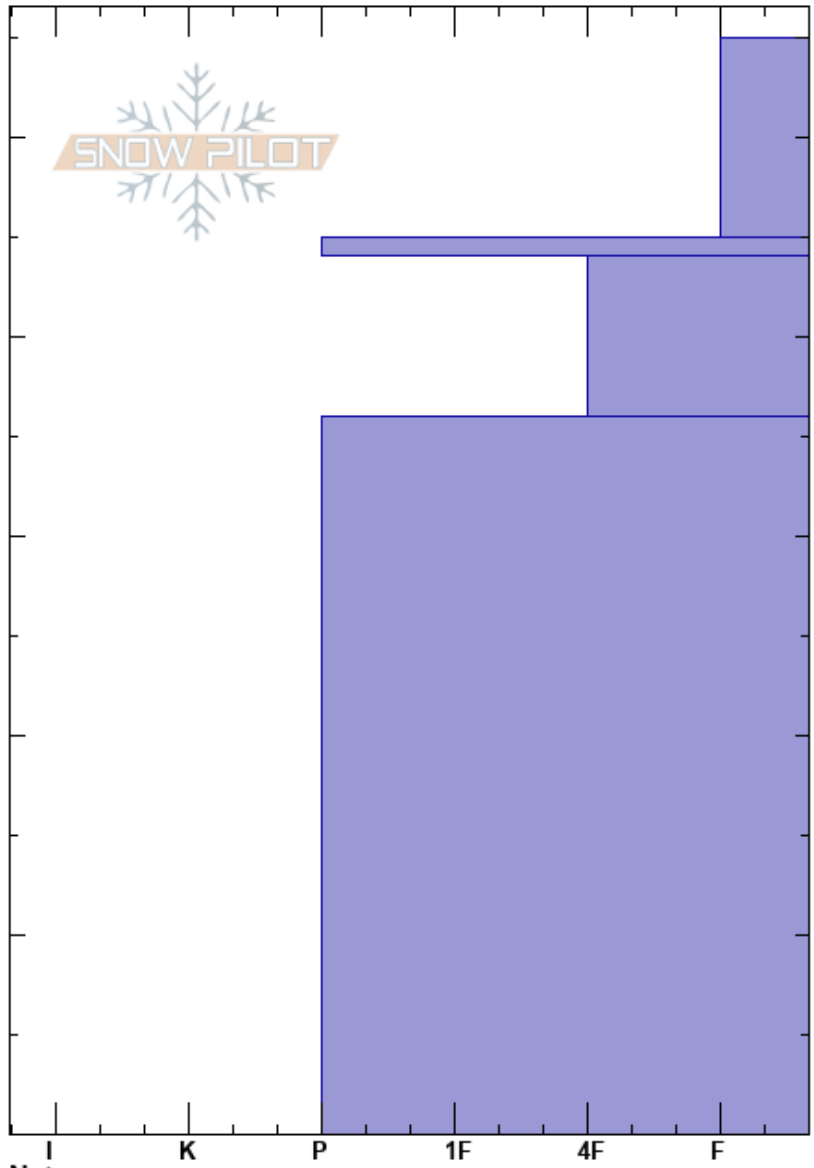

Avalanche Bowl
 Teton Range
 WY
 Elevation: 8840 ft
 Aspect: 165°
 Specifics:

Andrew Ryan
 12/02/2017 - 10:30am
 Co-ord: 43.76895N, -110.93260W
 Slope Angle: 36°
 Wind Loading: no

Stability:
 Air Temperature:
 Sky Cover: CLR
 Precipitation: NO
 Wind: SW Light Breeze

HS:55

Layer Notes:

Crystal Form	Crystal Size	Moisture	ρ kg/m ³	Stability tests & Layer comments
+	2			
⊙⊙				
/ (∅)	1-2			
⊙⊙				

Notes: