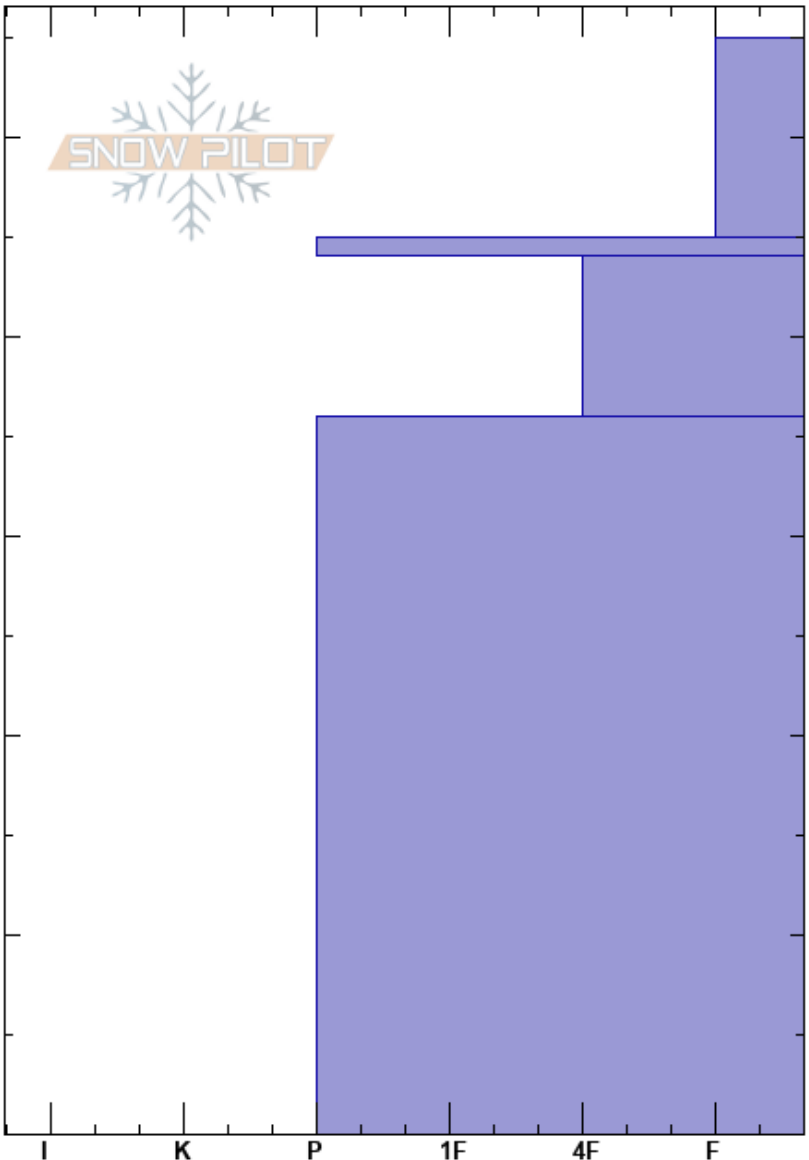

Avalanche Bowl
 Teton Range
 WY
 Elevation: 8840 ft
 Aspect: 165°
 Specifics:

Andrew Ryan
 12/02/2017 - 10:30am
 Co-ord: 43.76895N, -110.93260W
 Slope Angle: 36°
 Wind Loading: no

Stability:
 Air Temperature:
 Sky Cover: CLR
 Precipitation: NO
 Wind: SW Light Breeze

HS:55

Layer Notes:

| Crystal Form | Crystal Size | Moisture | ρ kg/m ³ | Stability tests & Layer comments |
|--------------|--------------|----------|--------------------------|----------------------------------|
| | | | | |
| | | | | |
| + | 2 | | | |
| ⊙⊙ | | | | |
| / (∅) | 1-2 | | | |
| | | | | |
| ⊙⊙ | | | | |
| | | | | |