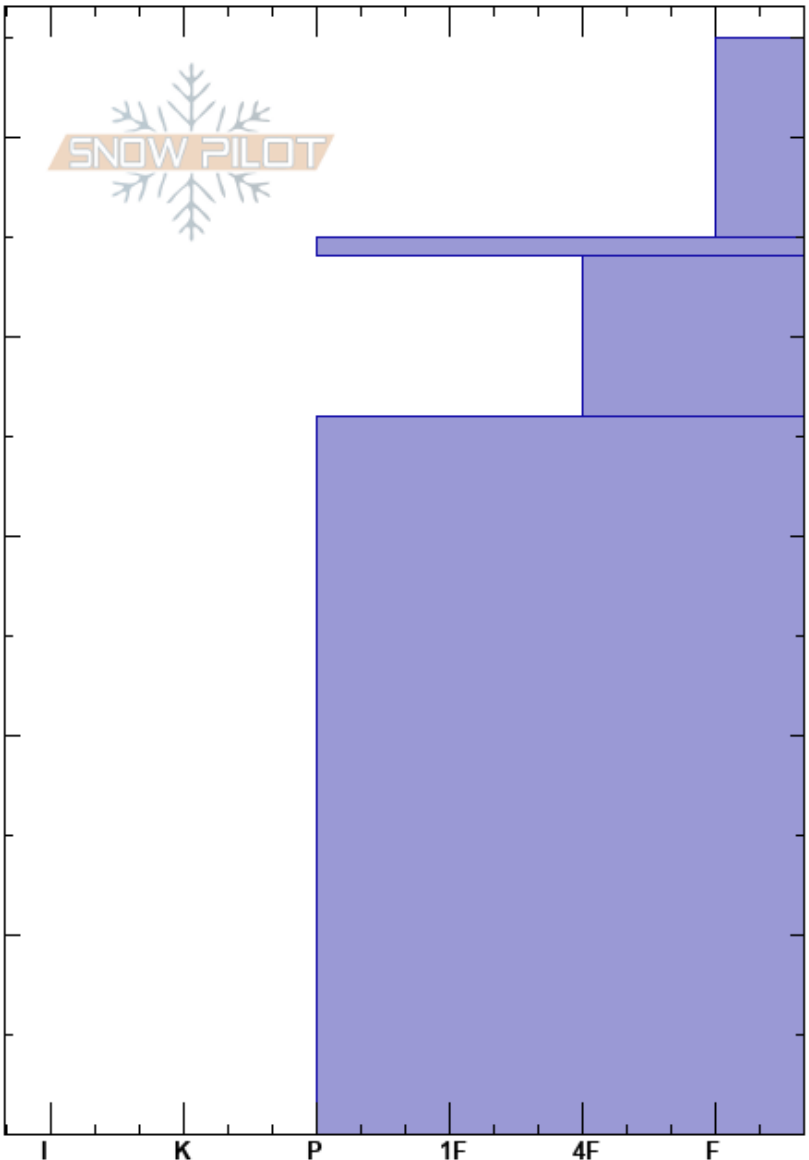

Avalanche Bowl
 Teton Range
 WY
 Elevation: 8840 ft
 Aspect: 165°
 Specifics:

Andrew Ryan
 12/02/2017 - 10:30am
 Co-ord: 43.76895N, -110.93260W
 Slope Angle: 36°
 Wind Loading: no

Stability:
 Air Temperature:
 Sky Cover: CLR
 Precipitation: NO
 Wind: SW Light Breeze

HS:55

Layer Notes:

Depth (cm)	Crystal		Moisture	ρ kg/m ³	Stability tests & Layer comments
	Form	Size			
55					
50	+	2			
44	⊙⊙				
40	/ (∅)	1-2			
18	⊙⊙				

Notes: