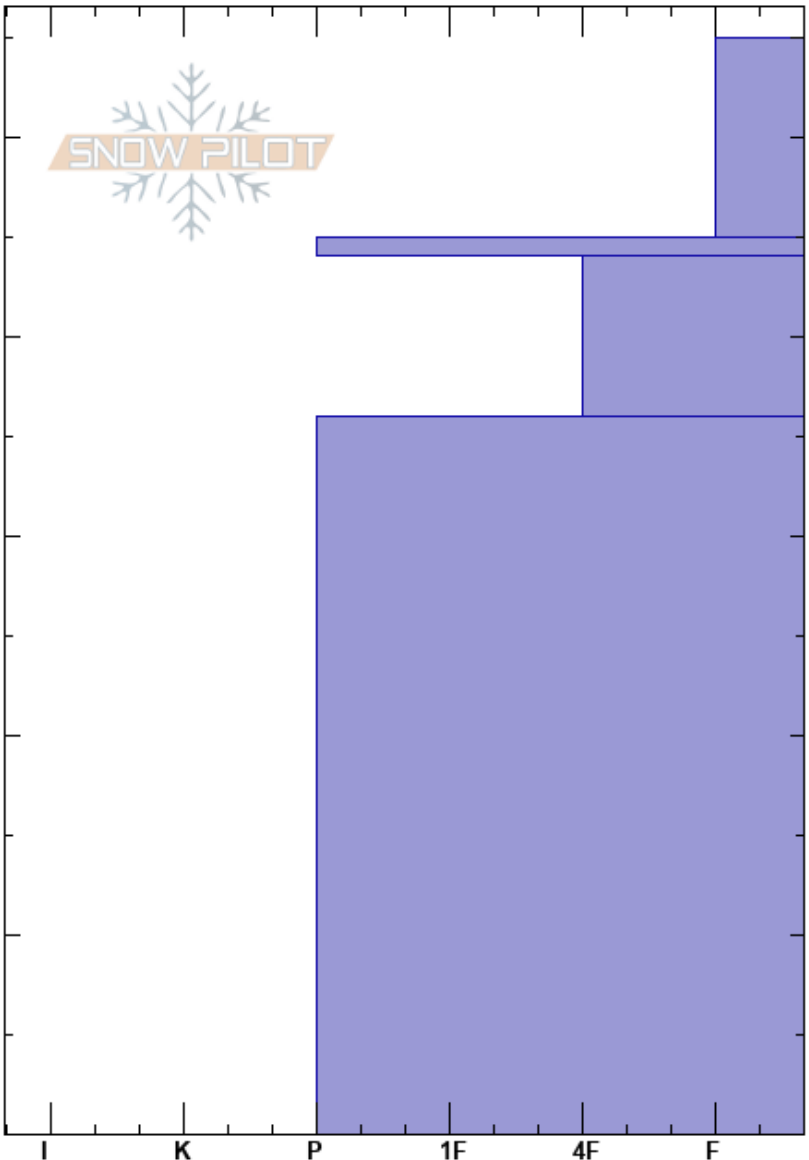

Avalanche Bowl  
 Teton Range  
 WY  
 Elevation: 8840 ft  
 Aspect: 165°  
 Specifics:

Andrew Ryan  
 12/02/2017 - 10:30am  
 Co-ord: 43.76895N, -110.93260W  
 Slope Angle: 36°  
 Wind Loading: no

Stability:  
 Air Temperature:  
 Sky Cover: CLR  
 Precipitation: NO  
 Wind: SW Light Breeze

HS:55

Layer Notes:

Crystal Form	Crystal Size	Moisture	$\rho$ kg/m <sup>3</sup>	Stability tests & Layer comments
+	2			
⊙⊙				
/ (∅)	1-2			
⊙⊙				

Notes: