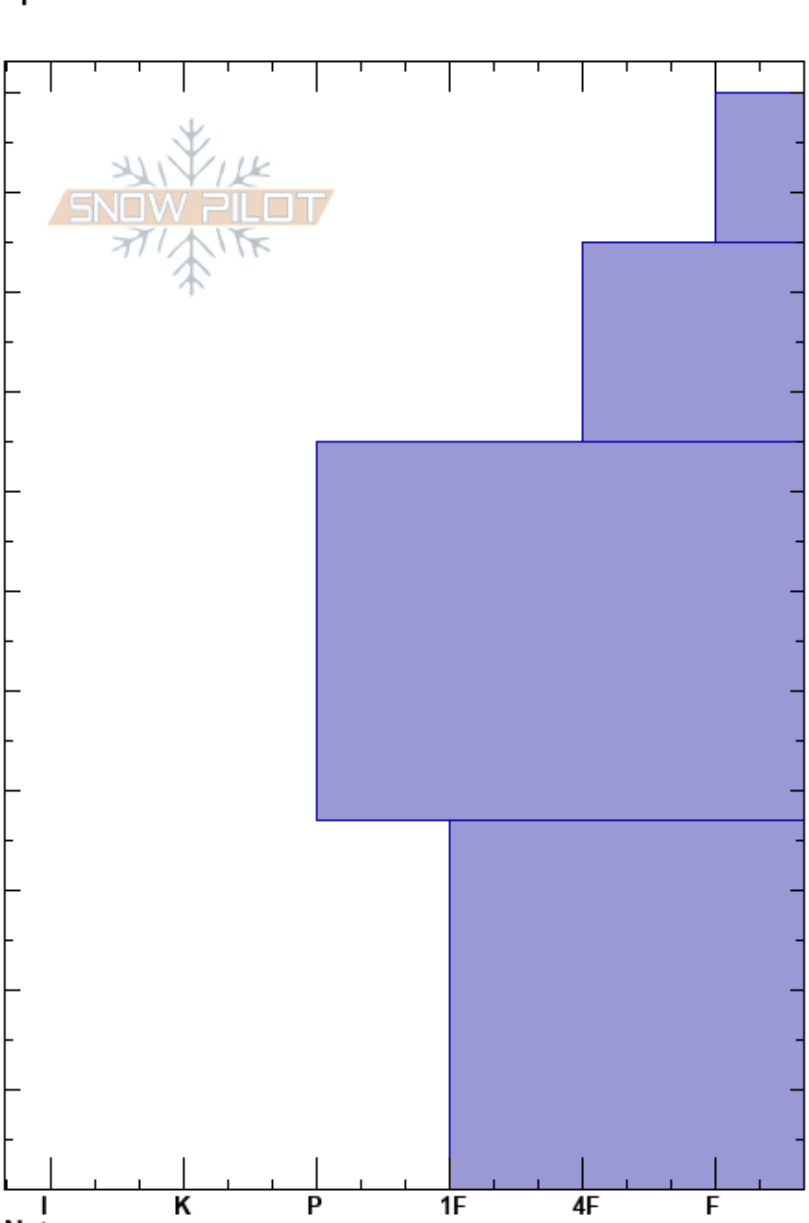

South Bowl  
 Teton Range  
 WY  
 Elevation: 9600 ft  
 Aspect: 157°  
 Specifics:

Andrew Ryan  
 12/02/2017 - 10:00am  
 Co-ord: 43.77490N, -110.93080W  
 Slope Angle: 34°  
 Wind Loading: previous

Stability:  
 Air Temperature:  
 Sky Cover: CLR  
 Precipitation: NO  
 Wind: SW Light Breeze

HS:110 Layer Notes:

Height (ft)	Crystal		Moisture	$\rho$ kg/m <sup>3</sup>	Stability tests & Layer comments
	Form	Size			
110					
100	+	2			
90					
80	/	1-2			
70					
60					
50	⊙				
40					
30					
20	•	1			
10					
0					