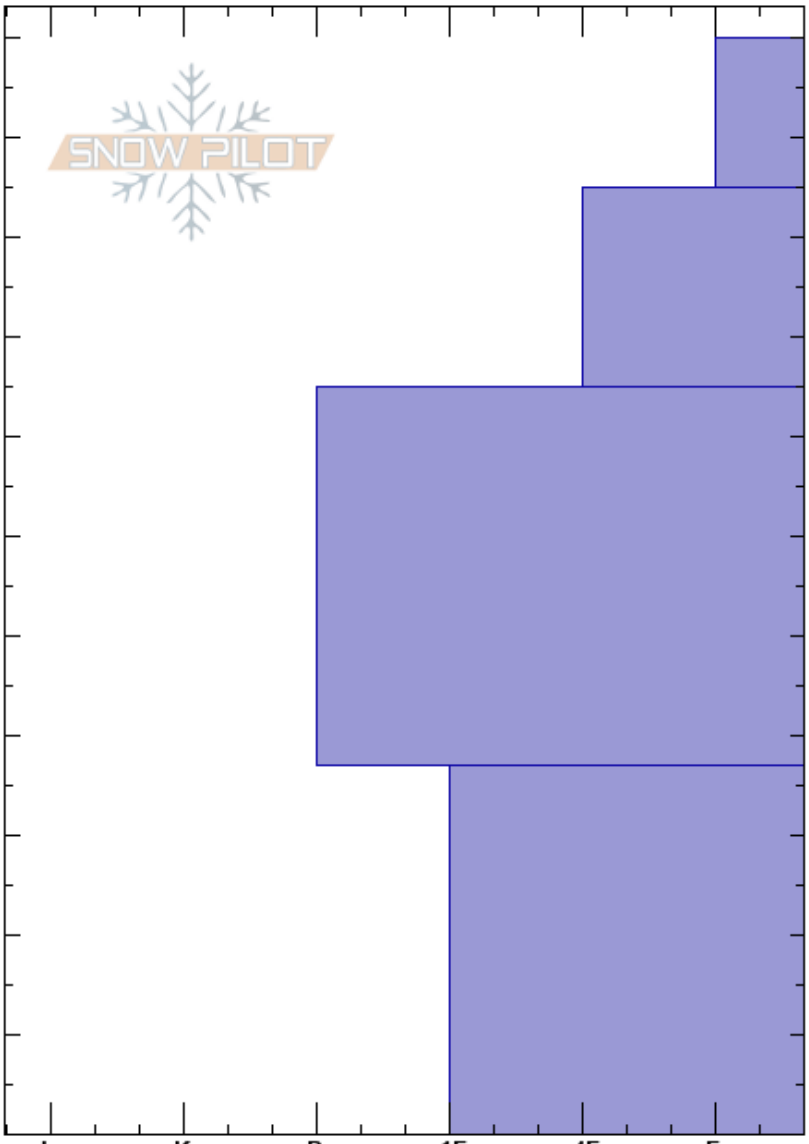

South Bowl  
 Teton Range  
 WY  
 Elevation: 9600 ft  
 Aspect: 157°  
 Specifics:

Andrew Ryan  
 12/02/2017 - 10:00am  
 Co-ord: 43.77490N, -110.93080W  
 Slope Angle: 34°  
 Wind Loading: previous

Stability:  
 Air Temperature:  
 Sky Cover: CLR  
 Precipitation: NO  
 Wind: SW Light Breeze

HS:110 Layer Notes:

Height (ft)	Crystal		Moisture	$\rho$ kg/m <sup>3</sup>	Stability tests & Layer comments
	Form	Size			
110					
100	+	2			
90					
80	/	1-2			
70					
60					
50	⊙				
40					
30					
20	•	1			
10					
0					