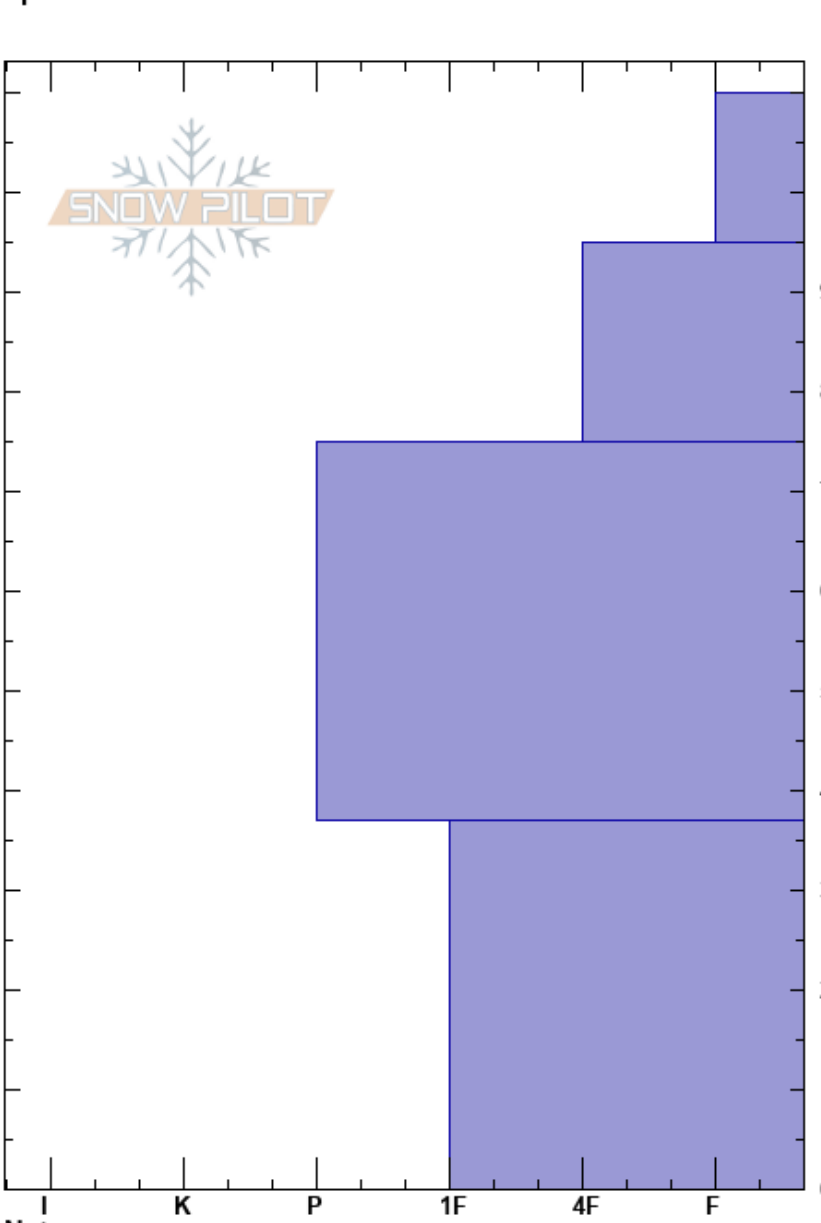

South Bowl  
 Teton Range  
 WY  
 Elevation: 9600 ft  
 Aspect: 157°  
 Specifics:

Andrew Ryan  
 12/02/2017 - 10:00am  
 Co-ord: 43.77490N, -110.93080W  
 Slope Angle: 34°  
 Wind Loading: previous

Stability:  
 Air Temperature:  
 Sky Cover: CLR  
 Precipitation: NO  
 Wind: SW Light Breeze

HS:110 Layer Notes:

Height (ft)	Crystal		Moisture	$\rho$ kg/m <sup>3</sup>	Stability tests & Layer comments
	Form	Size			
110					
100	+	2			
90					
80	/	1-2			
70					
60					
50	⊙				
40					
30					
20	•	1			
10					
0					