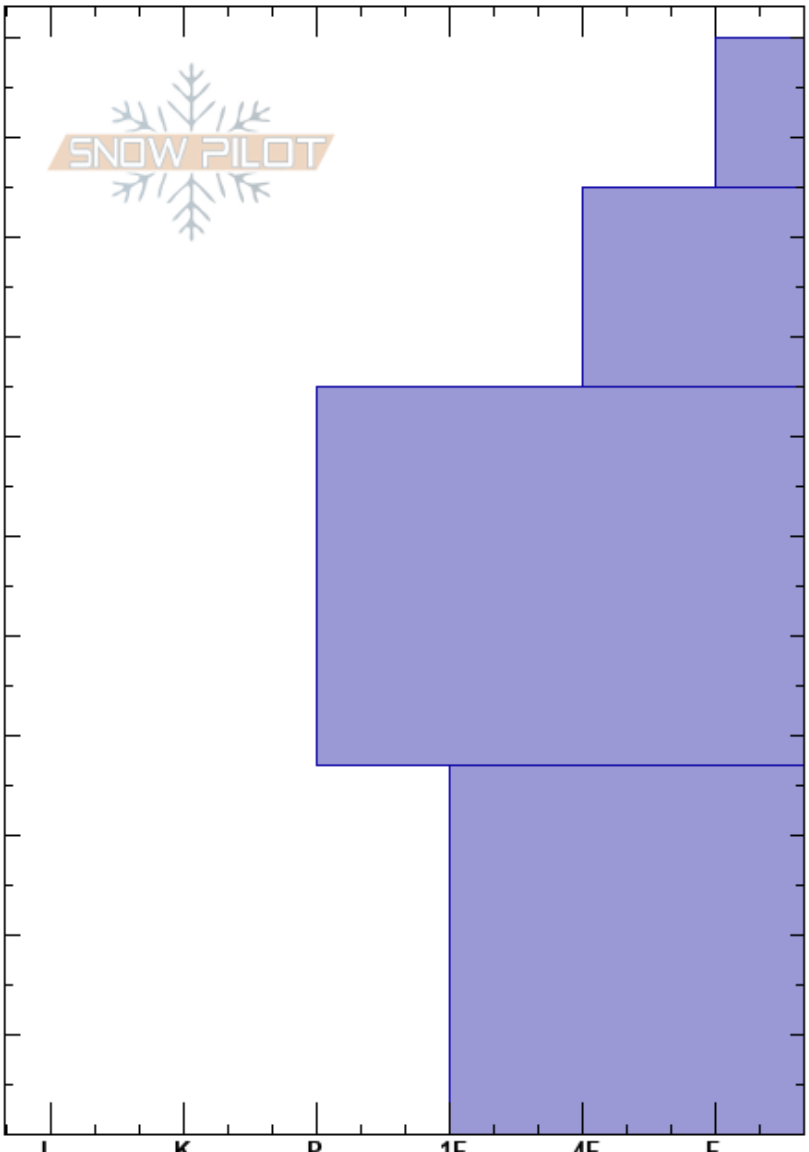

South Bowl
 Teton Range
 WY
 Elevation: 9600 ft
 Aspect: 157°
 Specifics:

Andrew Ryan
 12/02/2017 - 10:00am
 Co-ord: 43.77490N, -110.93080W
 Slope Angle: 34°
 Wind Loading: previous

Stability:
 Air Temperature:
 Sky Cover: CLR
 Precipitation: NO
 Wind: SW Light Breeze

HS:110 Layer Notes:

Height (ft)	Crystal		Moisture	ρ kg/m ³	Stability tests & Layer comments
	Form	Size			
110					
100	+	2			
90					
80	/	1-2			
70					
60					
50	⊙				
40					
30					
20	•	1			
10					
0					