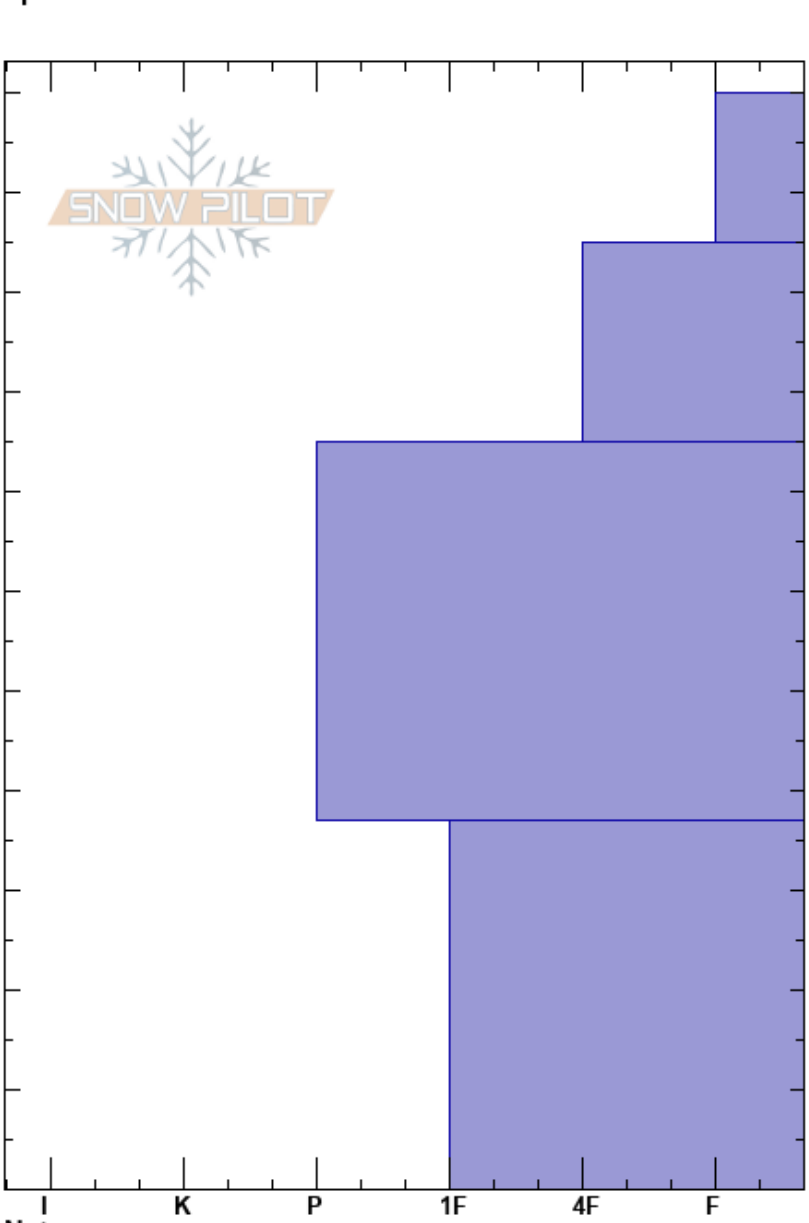

South Bowl
 Teton Range
 WY
 Elevation: 9600 ft
 Aspect: 157°
 Specifics:

Andrew Ryan
 12/02/2017 - 10:00am
 Co-ord: 43.77490N, -110.93080W
 Slope Angle: 34°
 Wind Loading: previous

Stability:
 Air Temperature:
 Sky Cover: CLR
 Precipitation: NO
 Wind: SW Light Breeze

HS:110 Layer Notes:

Height (ft)	Crystal		Moisture	ρ kg/m ³	Stability tests & Layer comments
	Form	Size			
110					
100	+	2			
90					
80	/	1-2			
70					
60					
50	⊙				
40					
30					
20	•	1			
10					
0					