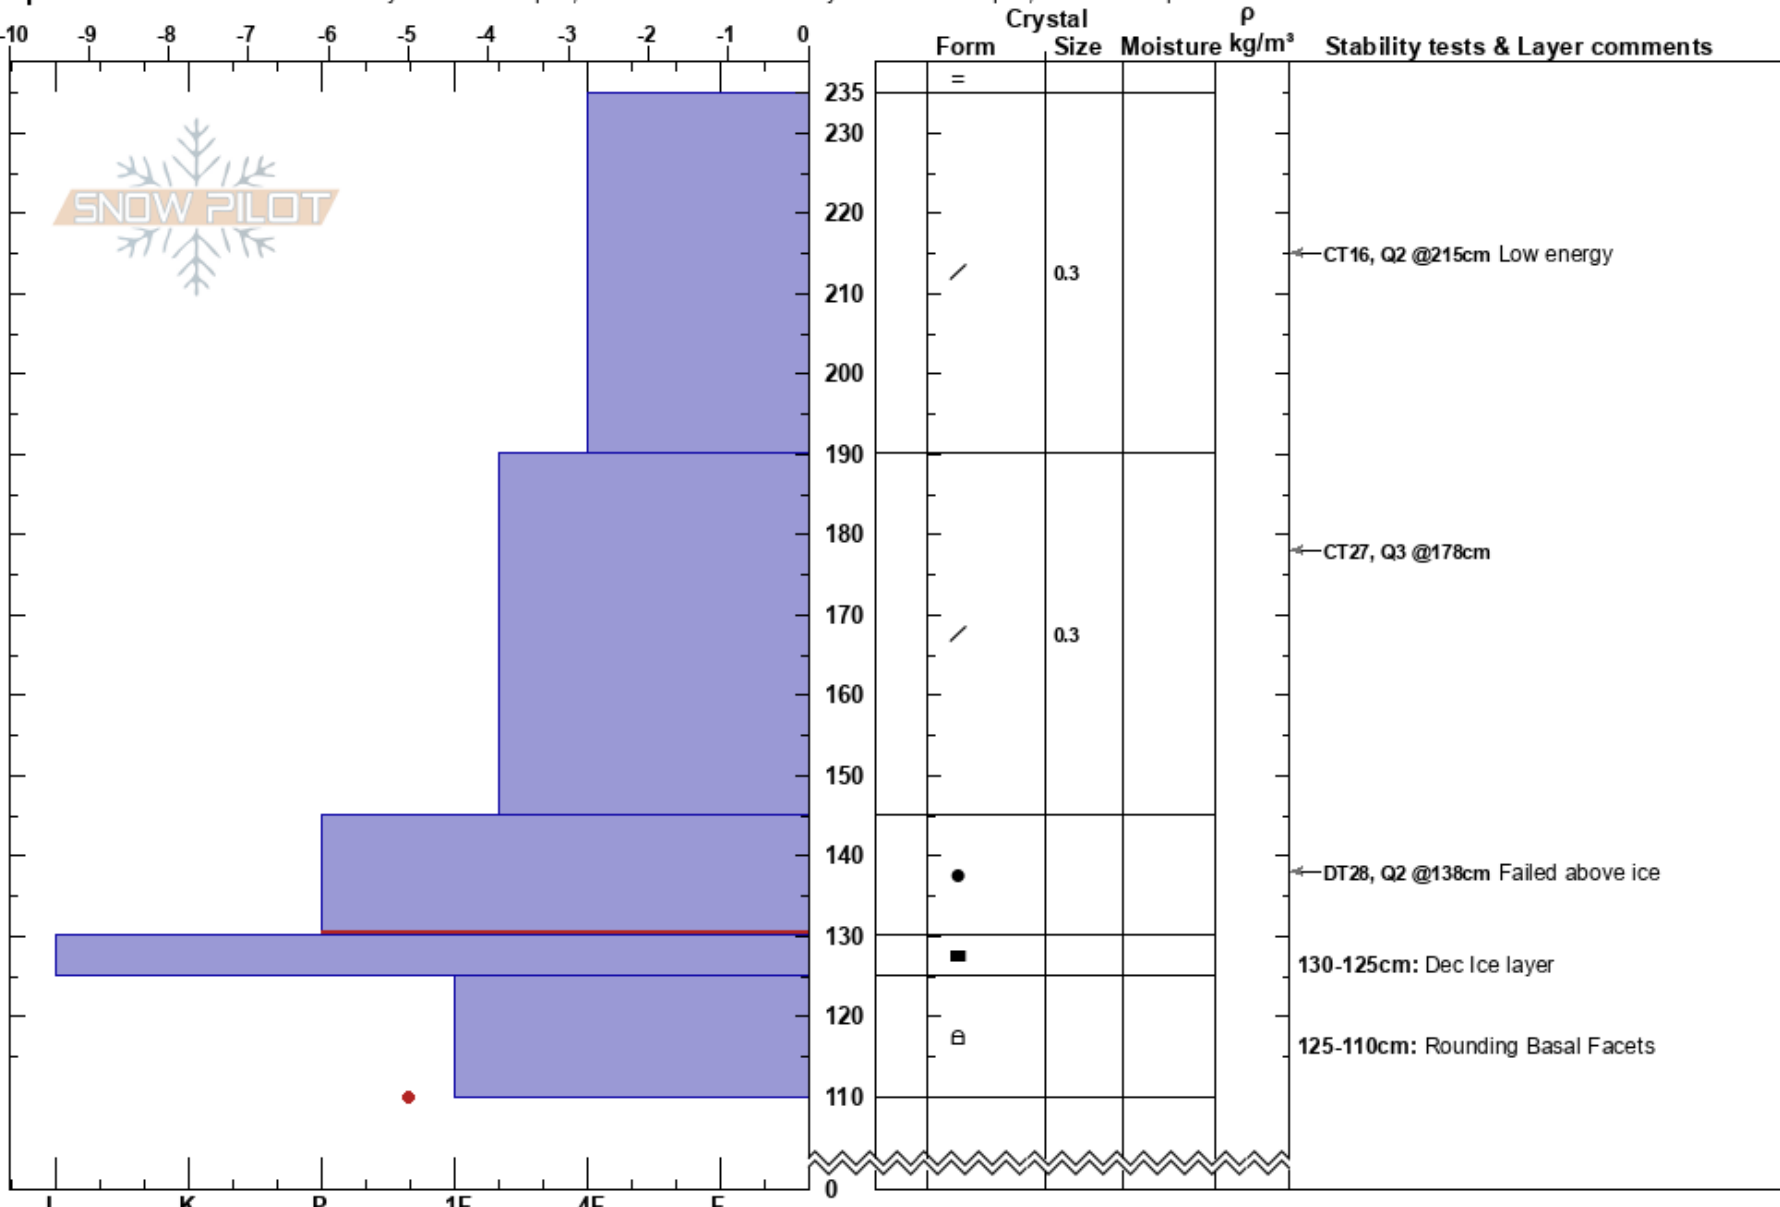

Frostbite Ridge N
 Hatcher Pass
 AK
 Elevation: 2960 ft
 Aspect: N

Michael Kerst
 02/27/2022 - 11:00am
 Co-ord: 61.74421N, -149.26781W
 Slope Angle: 29°
 Wind Loading: previous

Stability:
 Air Temperature: -5°C
 Sky Cover: FEW
 Precipitation: NO
 Wind: S Calm

HS:235
 PF:30
 Layer Notes:
 145-130cm: Problematic layer
 130-125cm: Dec Ice layer
 125-110cm: Rounding Basal Facets

Specifics: Recent avalanche activity on similar slopes; Recent avalanche activity on different slopes; We skied slope

Notes: The snowpack was surprisingly deep, only tested down to 110cm to include the Dec ice and Nov basal facets.